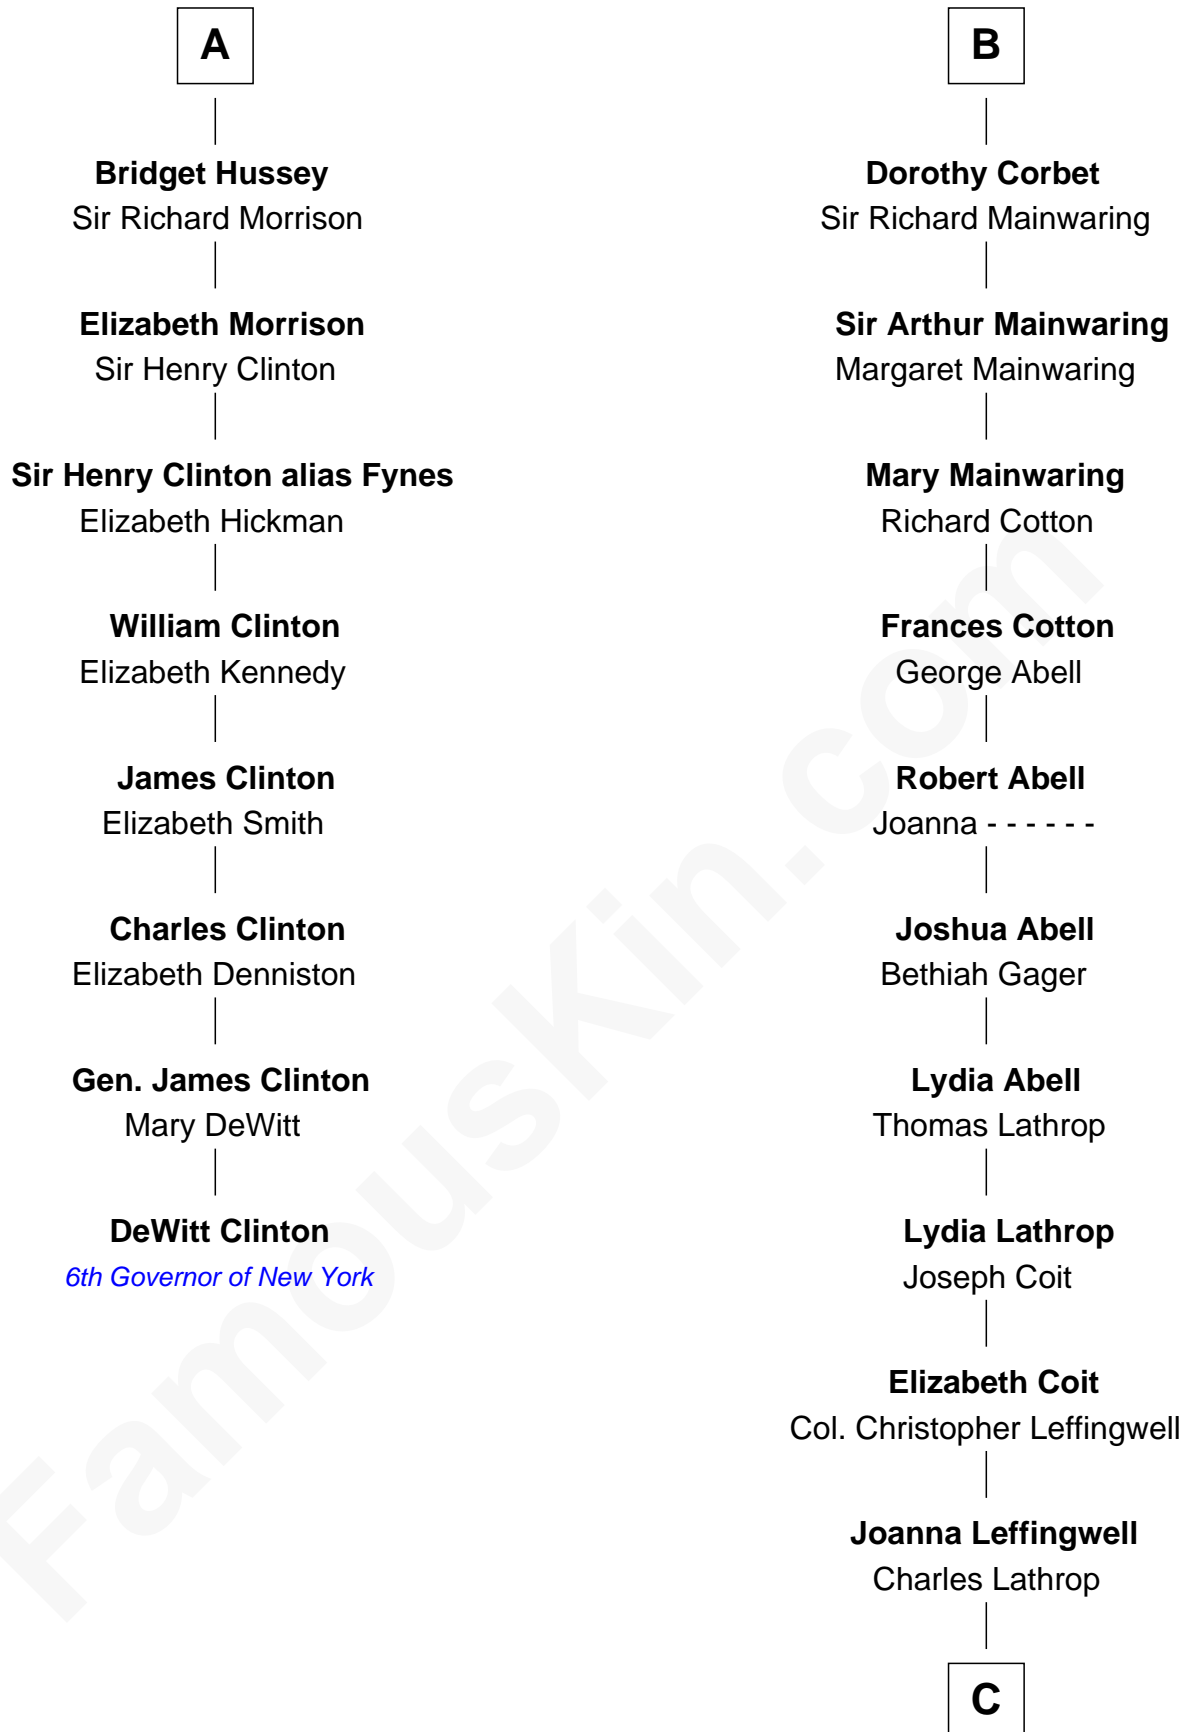

FamousKin.com Relationship Chart of

DeWitt Clinton

6th Governor of New York

14th cousin 6 times removed of

Allen Dulles

5th Director of the C.I.A.

Henry Plantagenet

Maud de Chaworth

Sir Edmund Grey

Katherine Percy

George Grey

Catherine Herbert

Anne Grey

Sir John Hussey

A

Eleanor Plantagenet

Richard Fitzalan

Sir Richard Fitzalan

Elizabeth de Bohun

Joan Fitzalan

Sir William Beauchamp

Joan Beauchamp

James Butler

Elizabeth Butler

John Talbot

Ann Talbot

Sir Henry Vernon

Elizabeth Vernon

Sir Robert Corbet

B

C

—
Harriet Wadsworth Lathrop