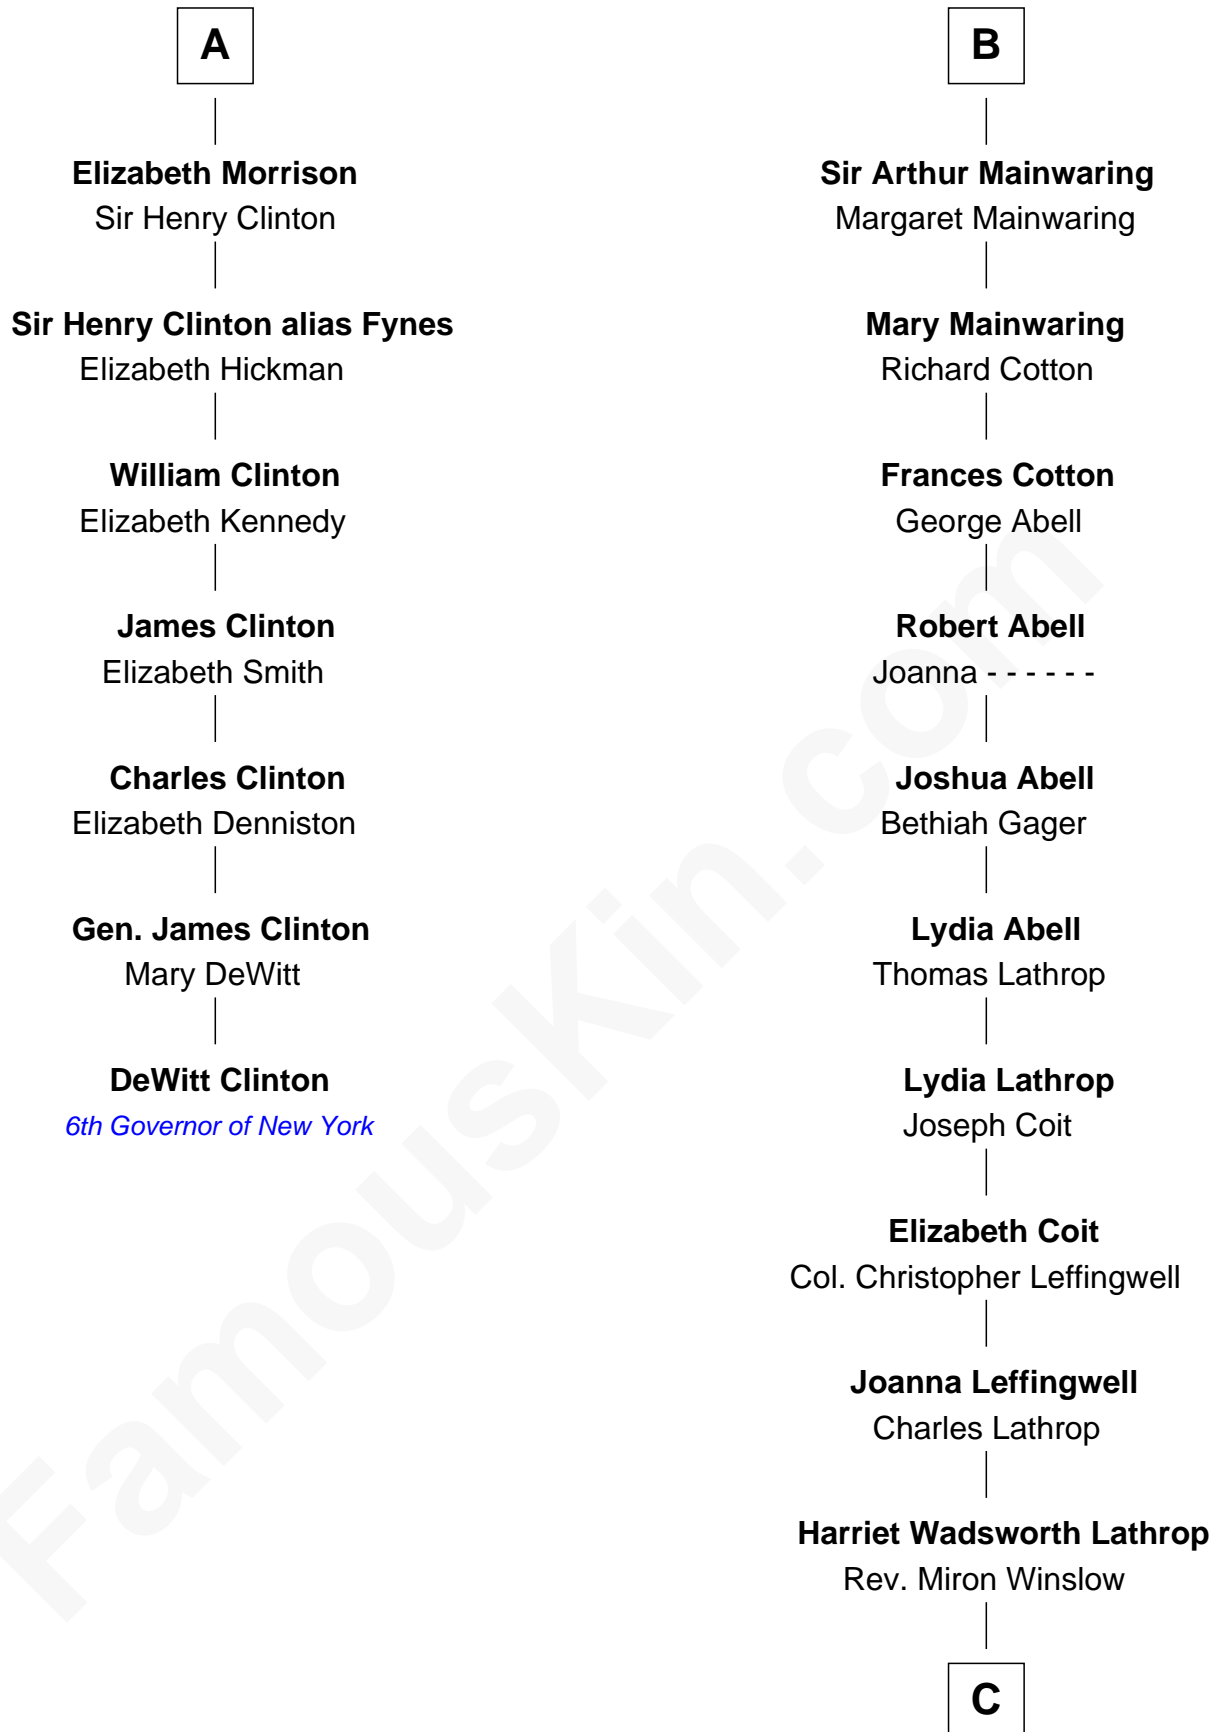

FamousKin.com Relationship Chart of

DeWitt Clinton

6th Governor of New York

13th cousin 6 times removed of

Allen Dulles

5th Director of the C.I.A.

Sir William de Ros
Margery de Badlesmere

Thomas de Ros
Beatrice de Stafford

Maud de Roos
John de Welles

Margaret de Ros
Sir Reynold Grey

Anne de Welles
James Butler

Sir John Grey
Constance de Holand

James Butler
Joan Beauchamp

Sir Edmund Grey
Katherine Percy

Elizabeth Butler
John Talbot

George Grey
Catherine Herbert

Ann Talbot
Sir Henry Vernon

Anne Grey
Sir John Hussey

Elizabeth Vernon
Sir Robert Corbet

Bridget Hussey
Sir Richard Morrison

Dorothy Corbet
Sir Richard Mainwaring

A

B