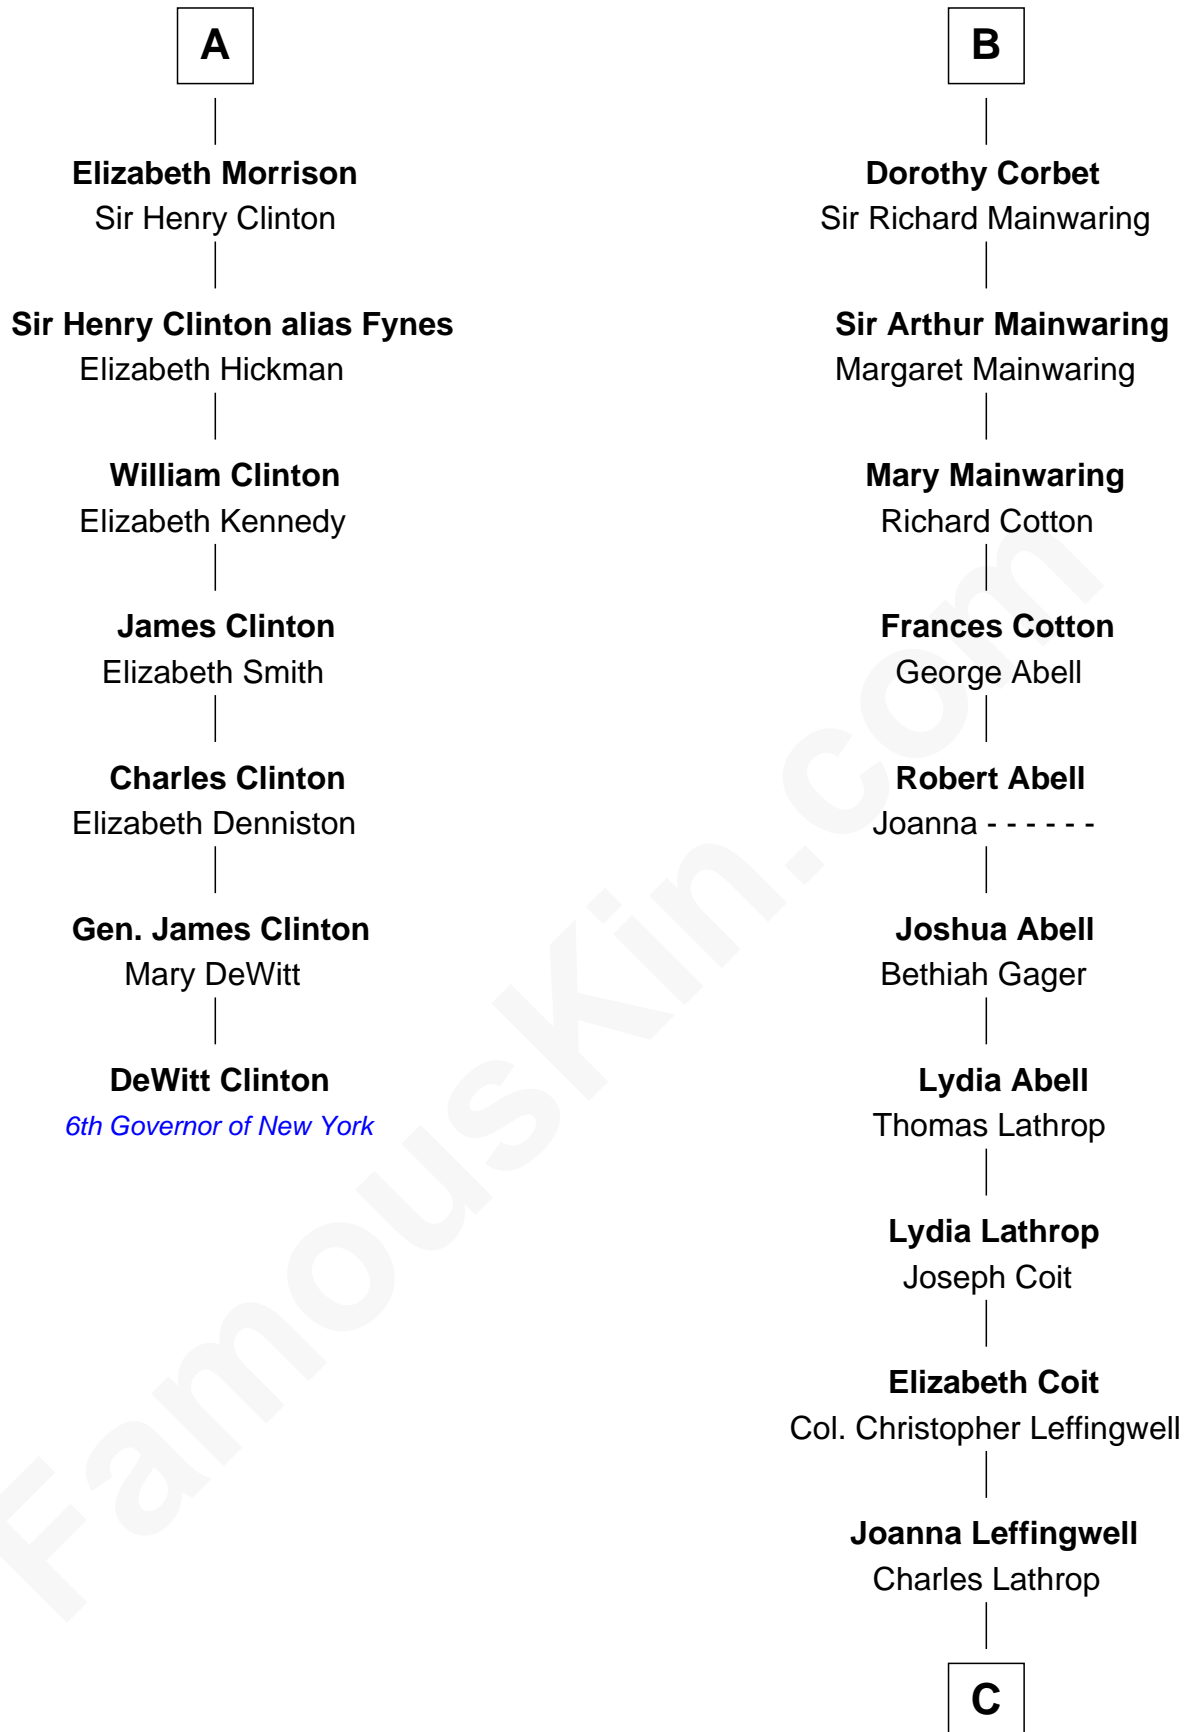

FamousKin.com Relationship Chart of

DeWitt Clinton

6th Governor of New York

13th cousin 7 times removed of

Allen Dulles

5th Director of the C.I.A.

C

—
Harriet Wadsworth Lathrop

Rev. Miron Winslow

—
Harriet Lathrop Winslow

Rev. John Welsh Dulles

—
Allen Macy Dulles

Edith Foster

—
Allen Dulles

5th Director of the C.I.A.

FamousKin.com