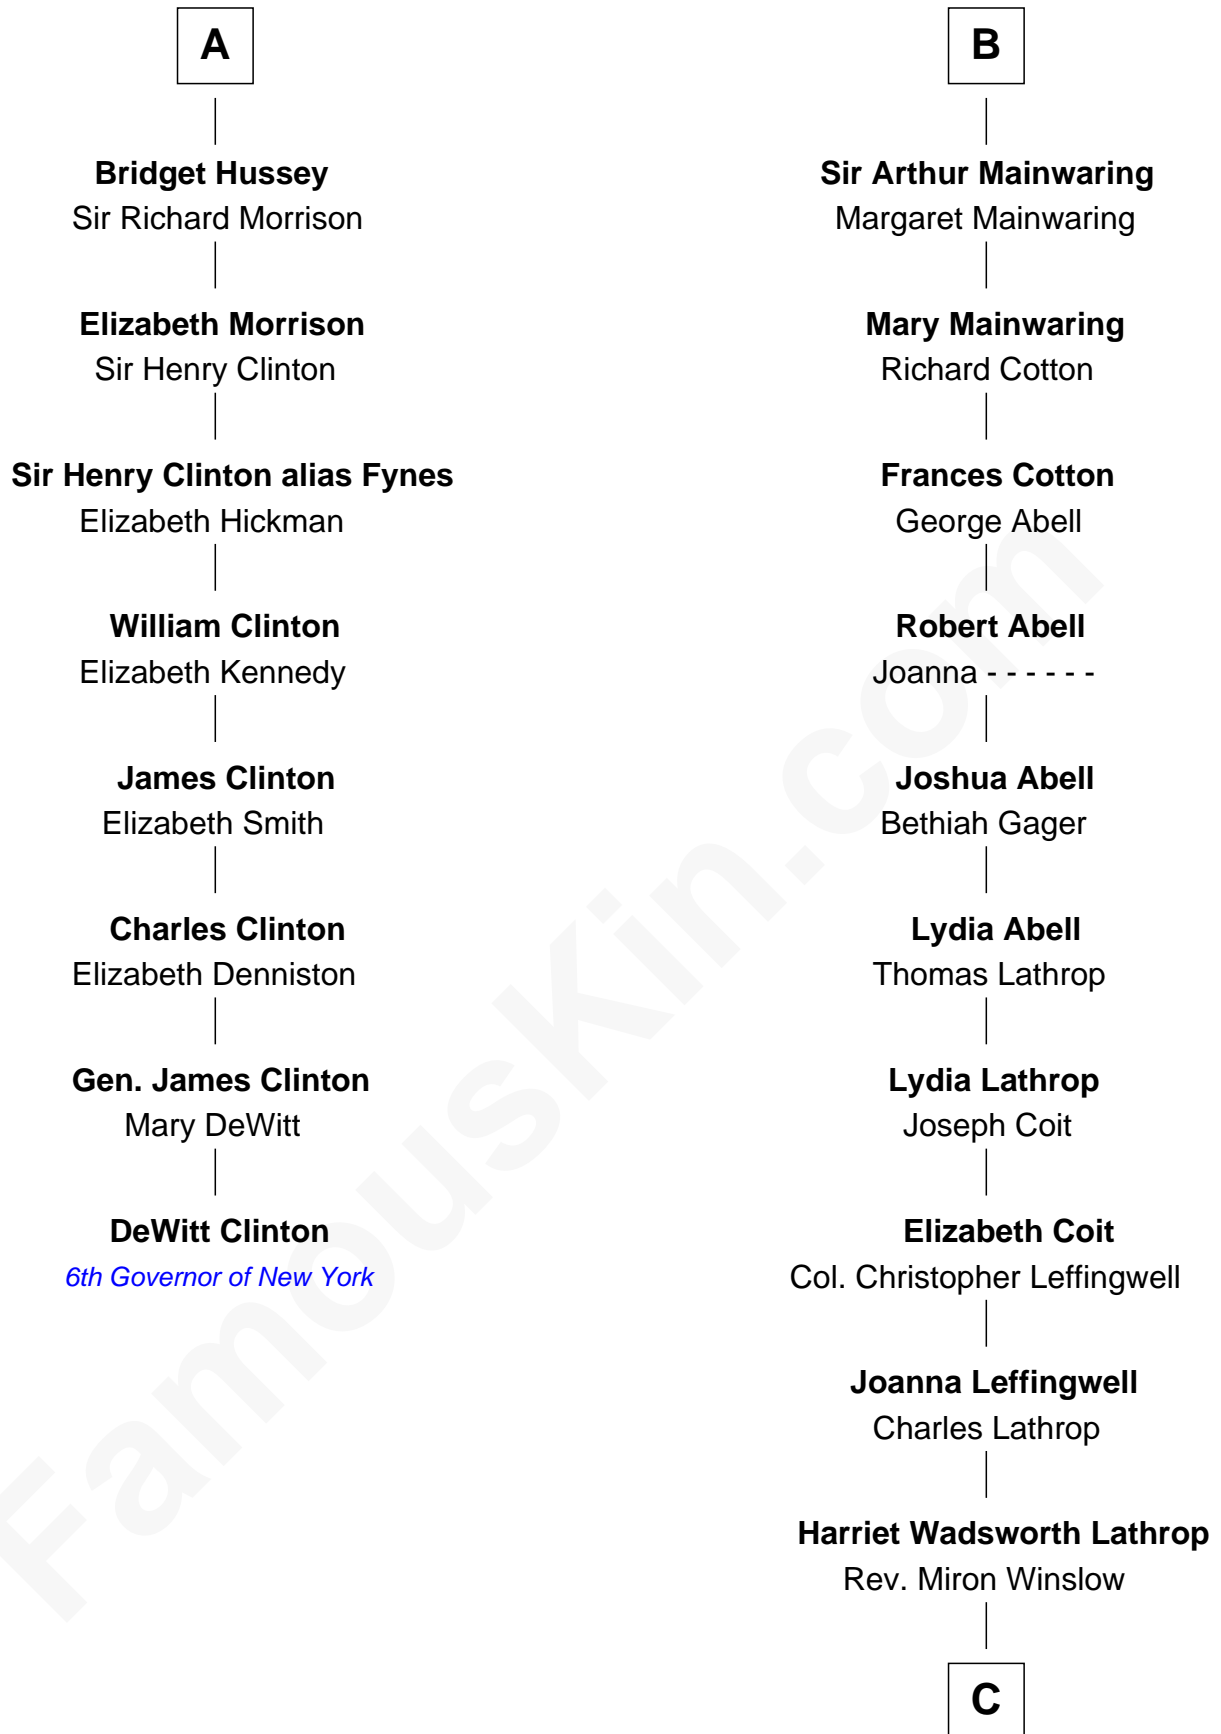

FamousKin.com Relationship Chart of

DeWitt Clinton

6th Governor of New York

14th cousin 5 times removed of

Allen Dulles

5th Director of the C.I.A.

C

Harriet Lathrop Winslow