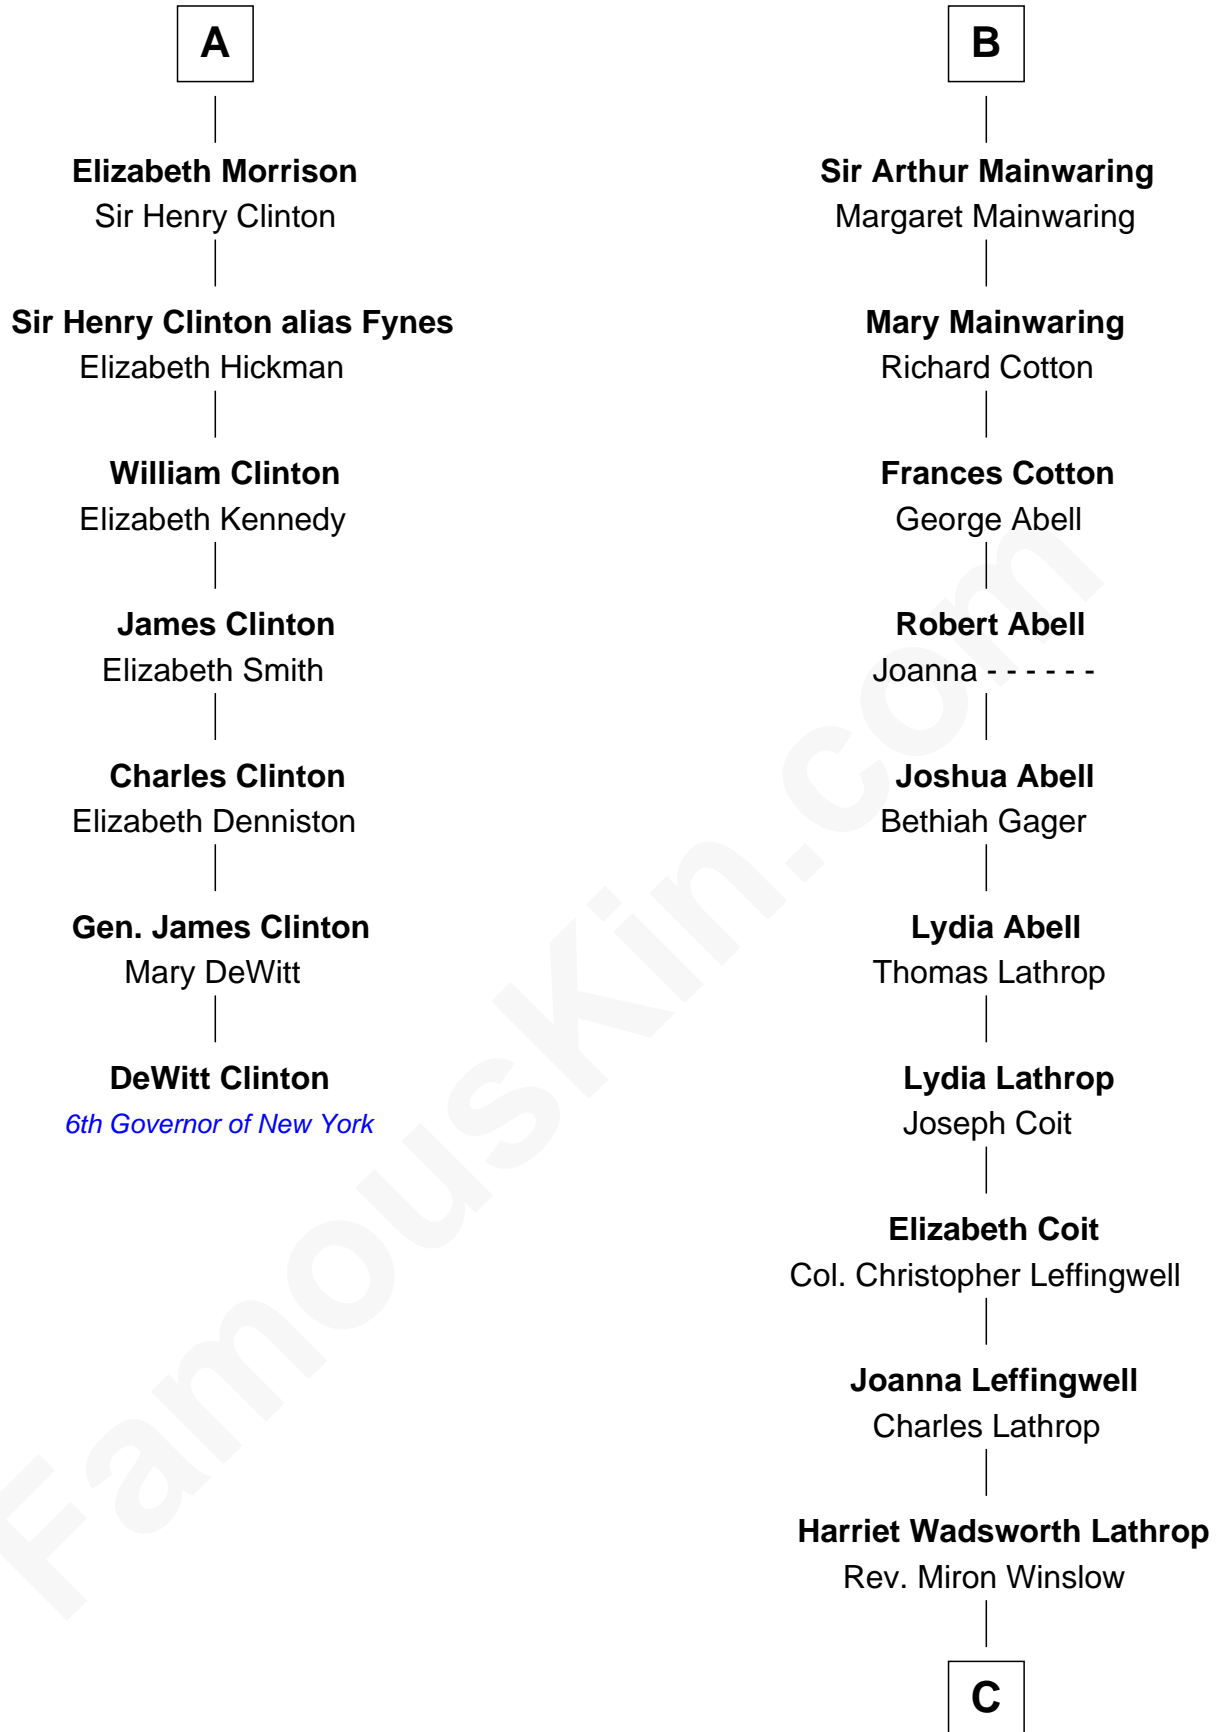

FamousKin.com

Relationship Chart of

DeWitt Clinton

6th Governor of New York

13th cousin 6 times removed of

John Foster Dulles

52nd U.S. Secretary of State

C

Harriet Lathrop Winslow

Rev. John Welsh Dulles

Allen Macy Dulles

Edith Foster

John Foster Dulles

52nd U.S. Secretary of State

FamousKin.com