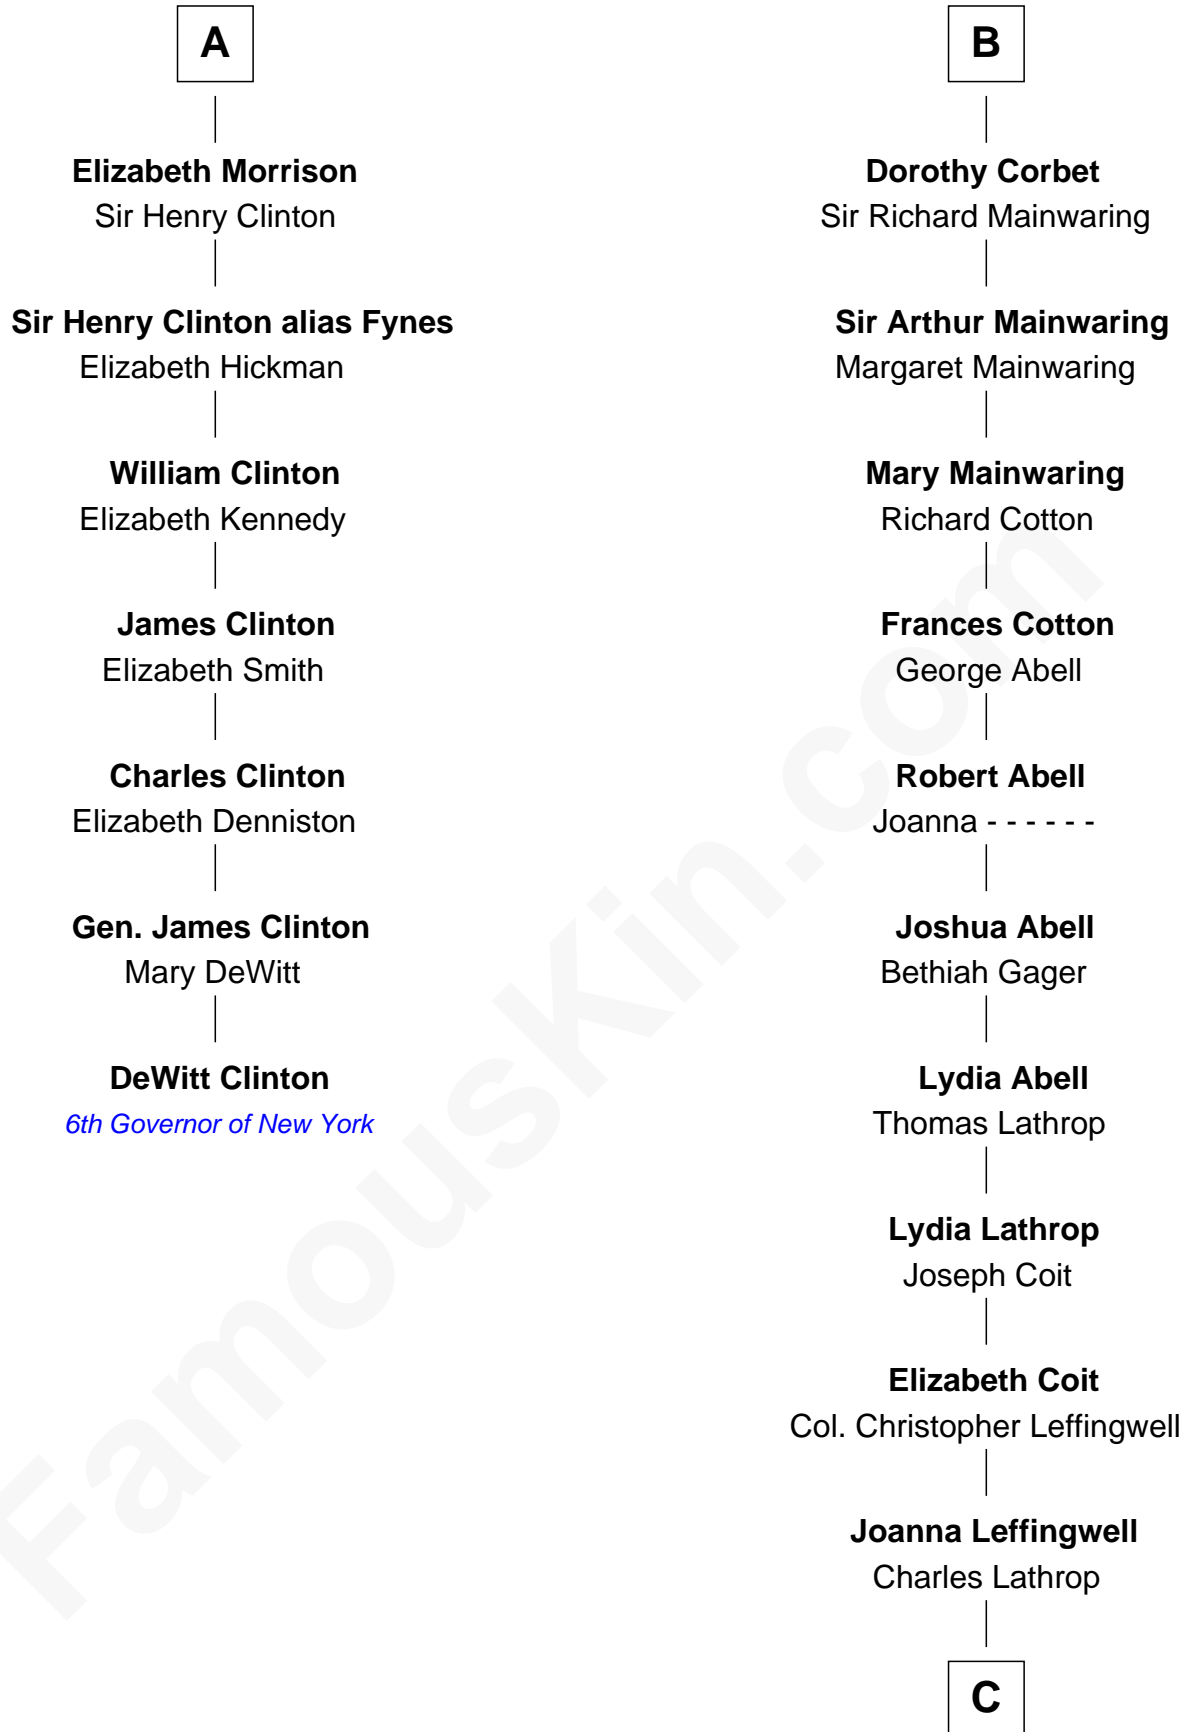

FamousKin.com Relationship Chart of

DeWitt Clinton

6th Governor of New York

13th cousin 7 times removed of

John Foster Dulles

52nd U.S. Secretary of State

C

Harriet Wadsworth Lathrop

Rev. Miron Winslow

Harriet Lathrop Winslow

Rev. John Welsh Dulles

Allen Macy Dulles

Edith Foster

John Foster Dulles

52nd U.S. Secretary of State

FamousKin.com