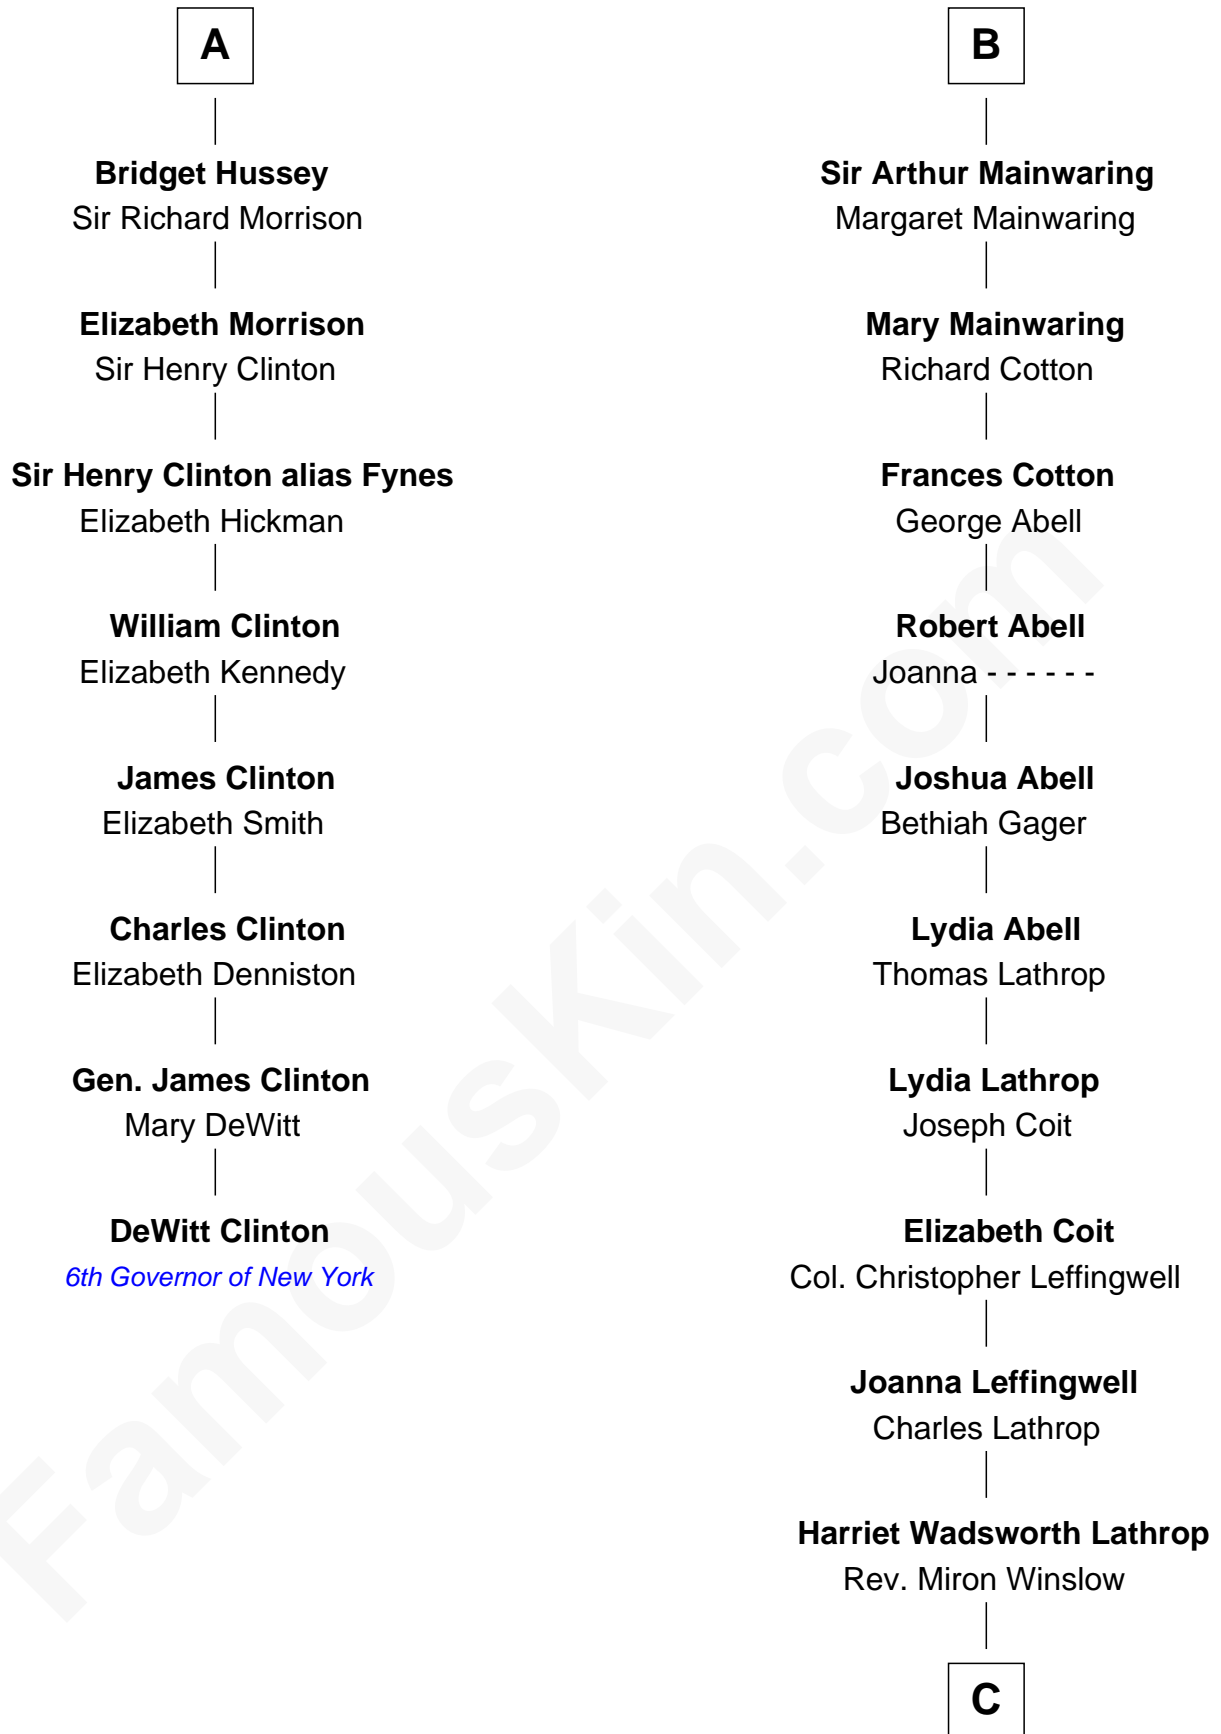

# FamousKin.com Relationship Chart of

**DeWitt Clinton**

*6th Governor of New York*

14th cousin 5 times removed of

**John Foster Dulles**

*52nd U.S. Secretary of State*

C

Harriet Lathrop Winslow

Rev. John Welsh Dulles

Allen Macy Dulles

Edith Foster

John Foster Dulles

*52nd U.S. Secretary of State*

FamousKin.com