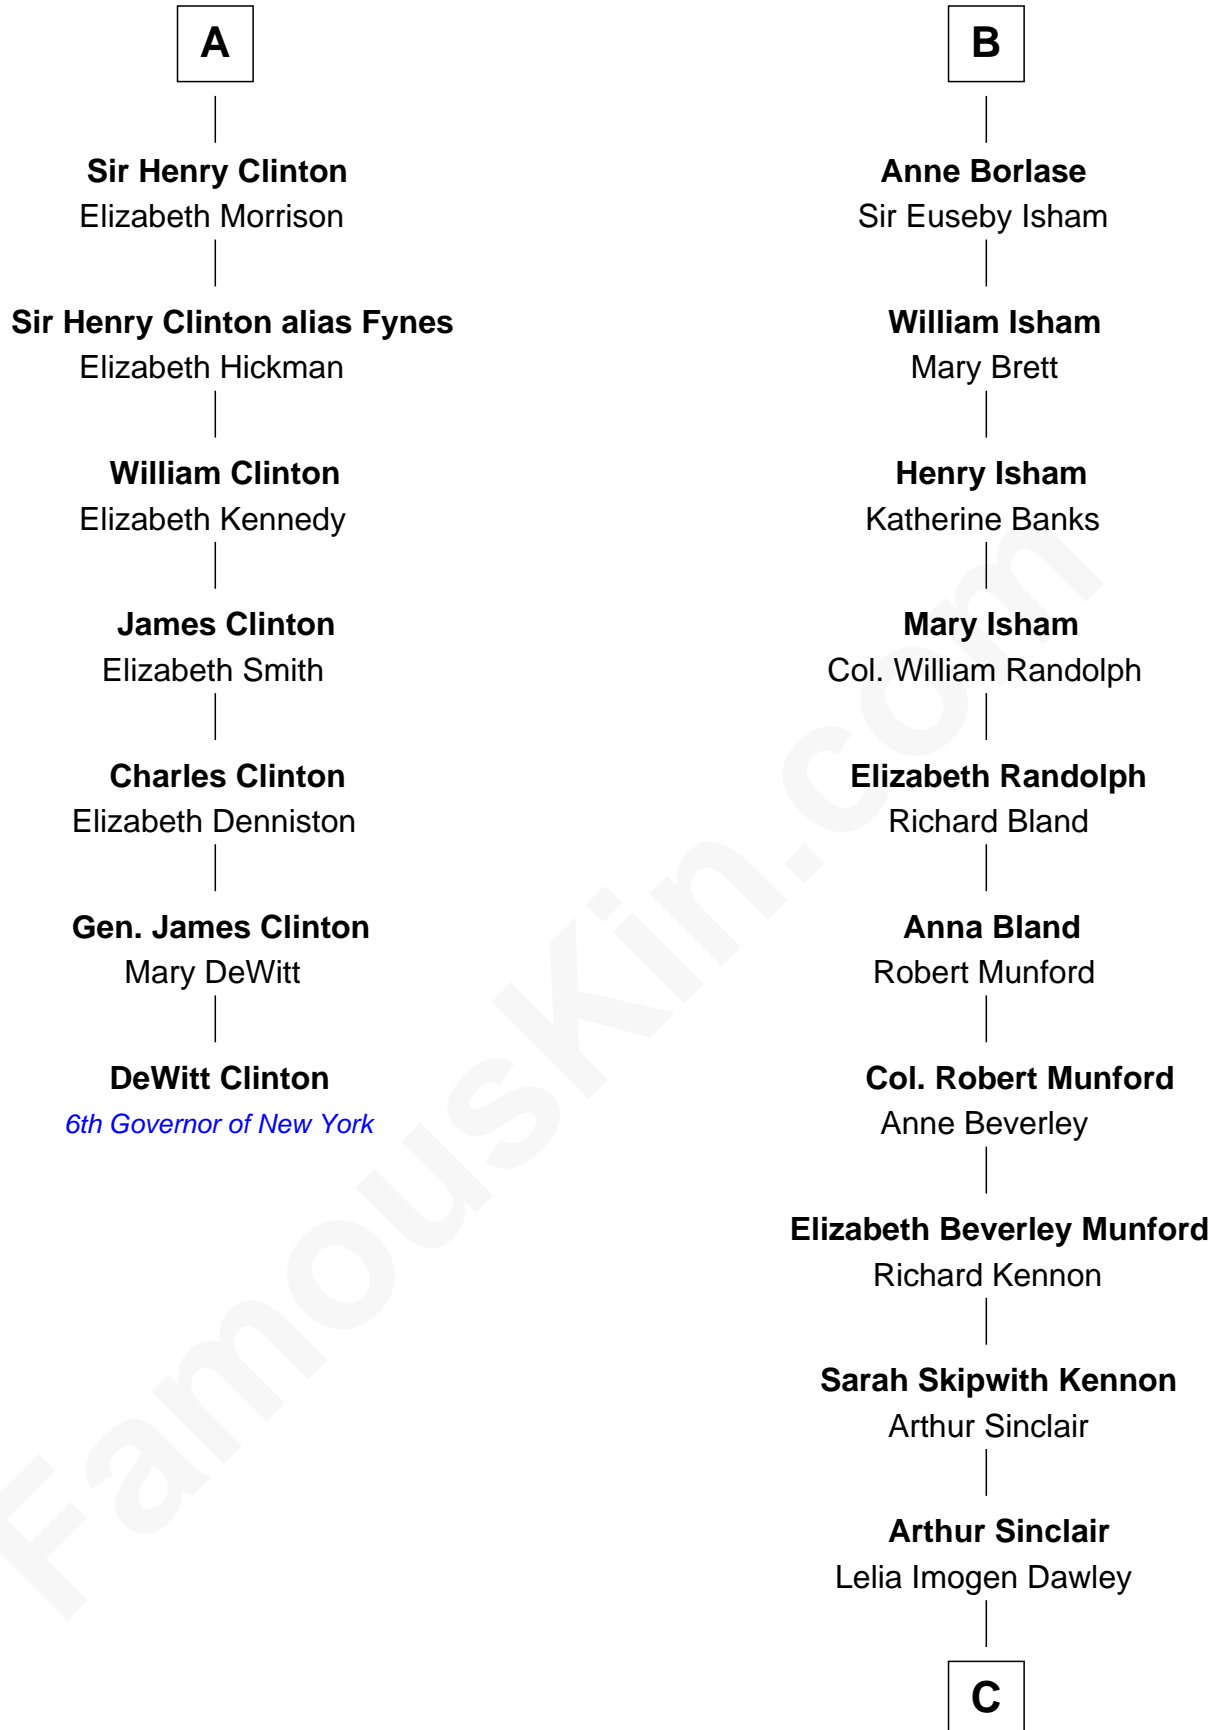

# FamousKin.com Relationship Chart of

**DeWitt Clinton**

*6th Governor of New York*

13th cousin 5 times removed of

**Upton Sinclair**

*Pulitzer Prize Winning Novelist*

**Sir Philip le Despencer**

Elizabeth - - - - -

**Edmund Dudley**

Elizabeth Grey

**Elizabeth Dudley**

William Stourton

**Ursula Stourton**

Sir Edward Clinton

**A**

**Sir Philip le Despencer**

Elizabeth de Tibetot

**Margery Despencer**

Sir Roger Wentworth

**Margaret Wentworth**

Sir William Hopton

**Margaret Hopton**

Sir Philip Booth

**Audrey Booth**

Sir William de Lytton

**Sir Robert Lytton**

Frances Cavalery

**Anne Lytton**

Sir John Borlase

**B**

**C**

**Upton Beall Sinclair**  
Priscilla Augusta Harden