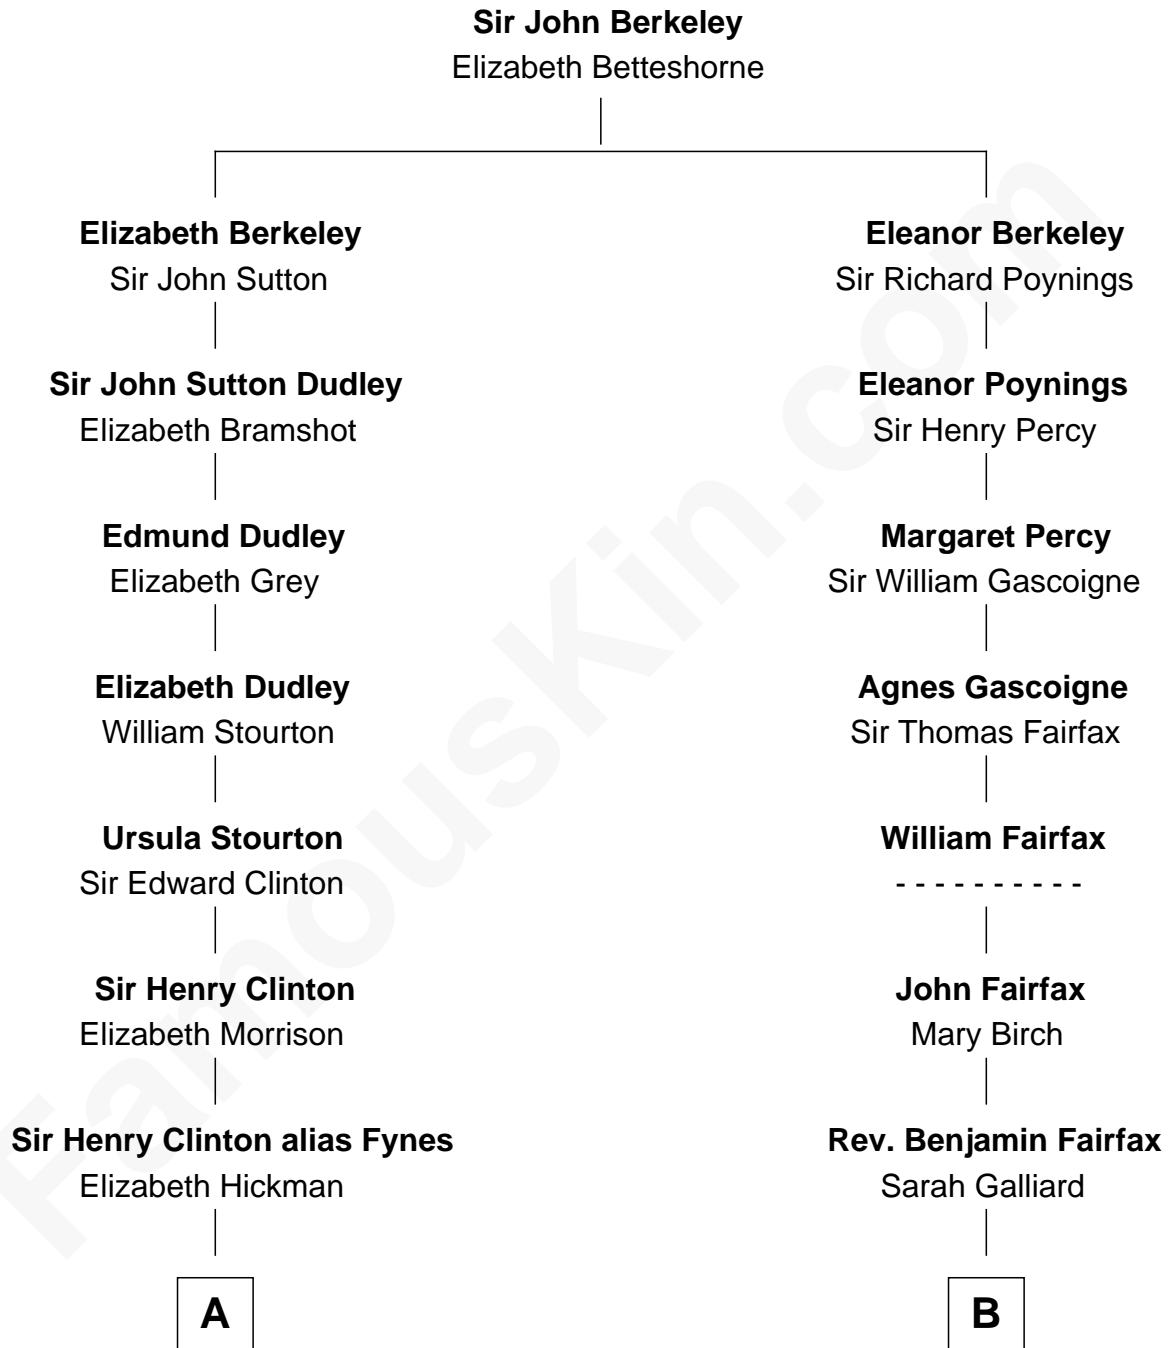

# FamousKin.com Relationship Chart of

**DeWitt Clinton**

*6th Governor of New York*

11th cousin 6 times removed of

**Guy Ritchie**

*British Filmmaker*

Guy Ritchie photo by [Georges Biard](#) (CC BY-SA 3.0)