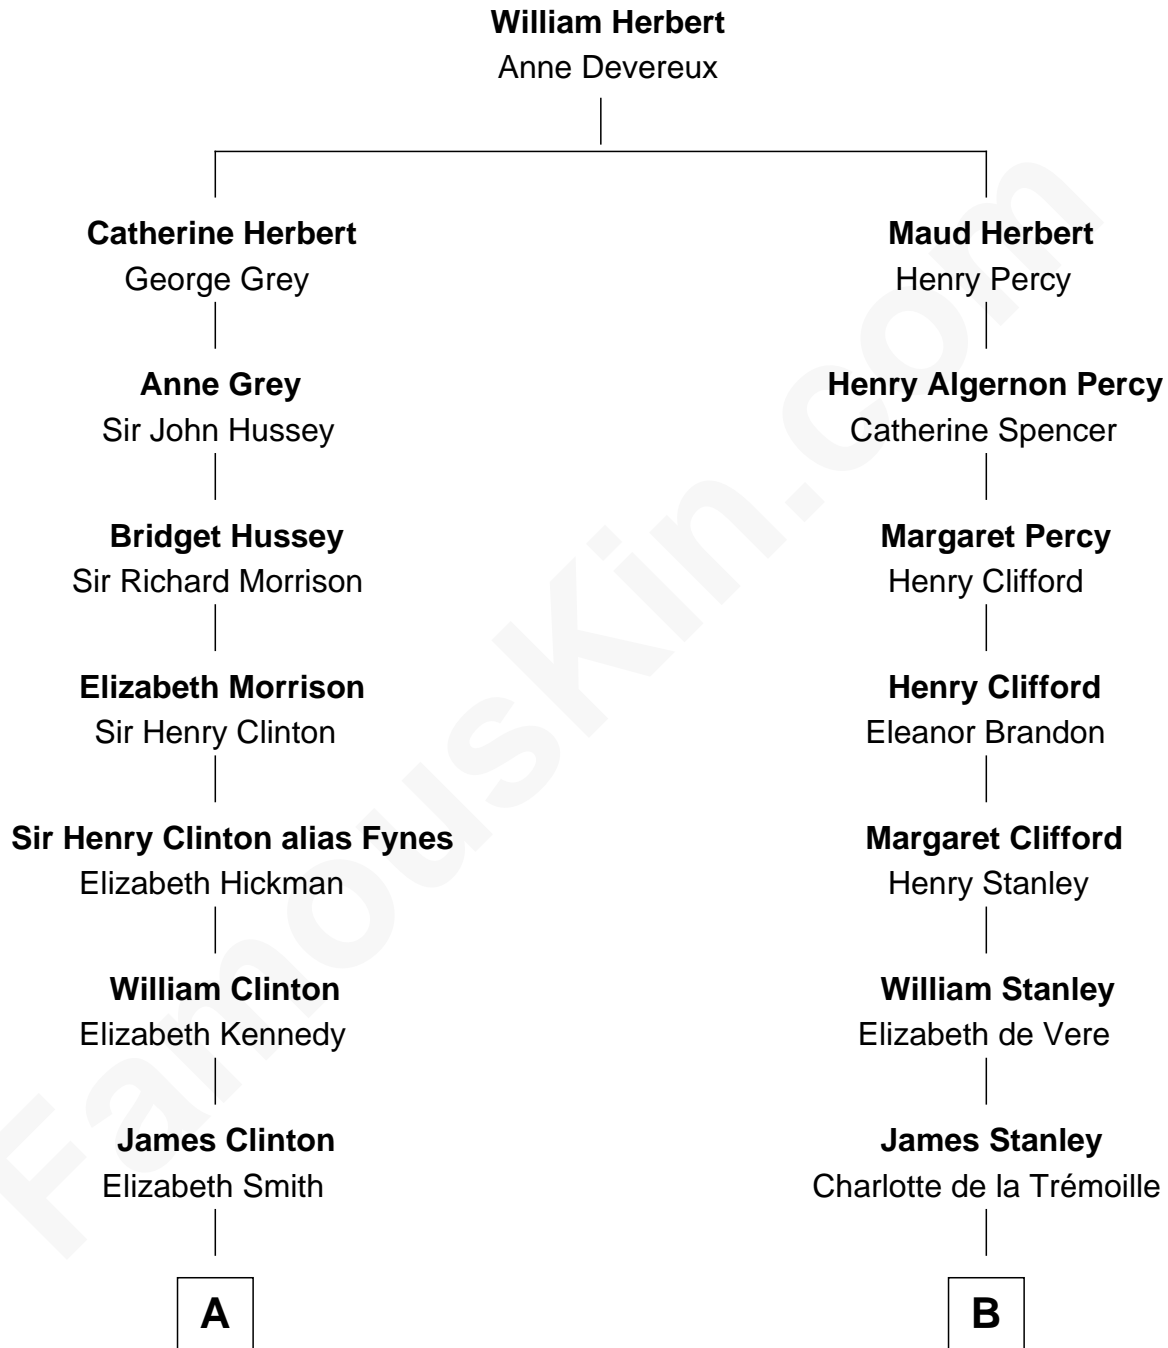

FamousKin.com Relationship Chart of

DeWitt Clinton

6th Governor of New York

9th cousin 8 times removed of

Guy Ritchie

British Filmmaker

Guy Ritchie photo by [Georges Biard](#) (CC BY-SA 3.0)