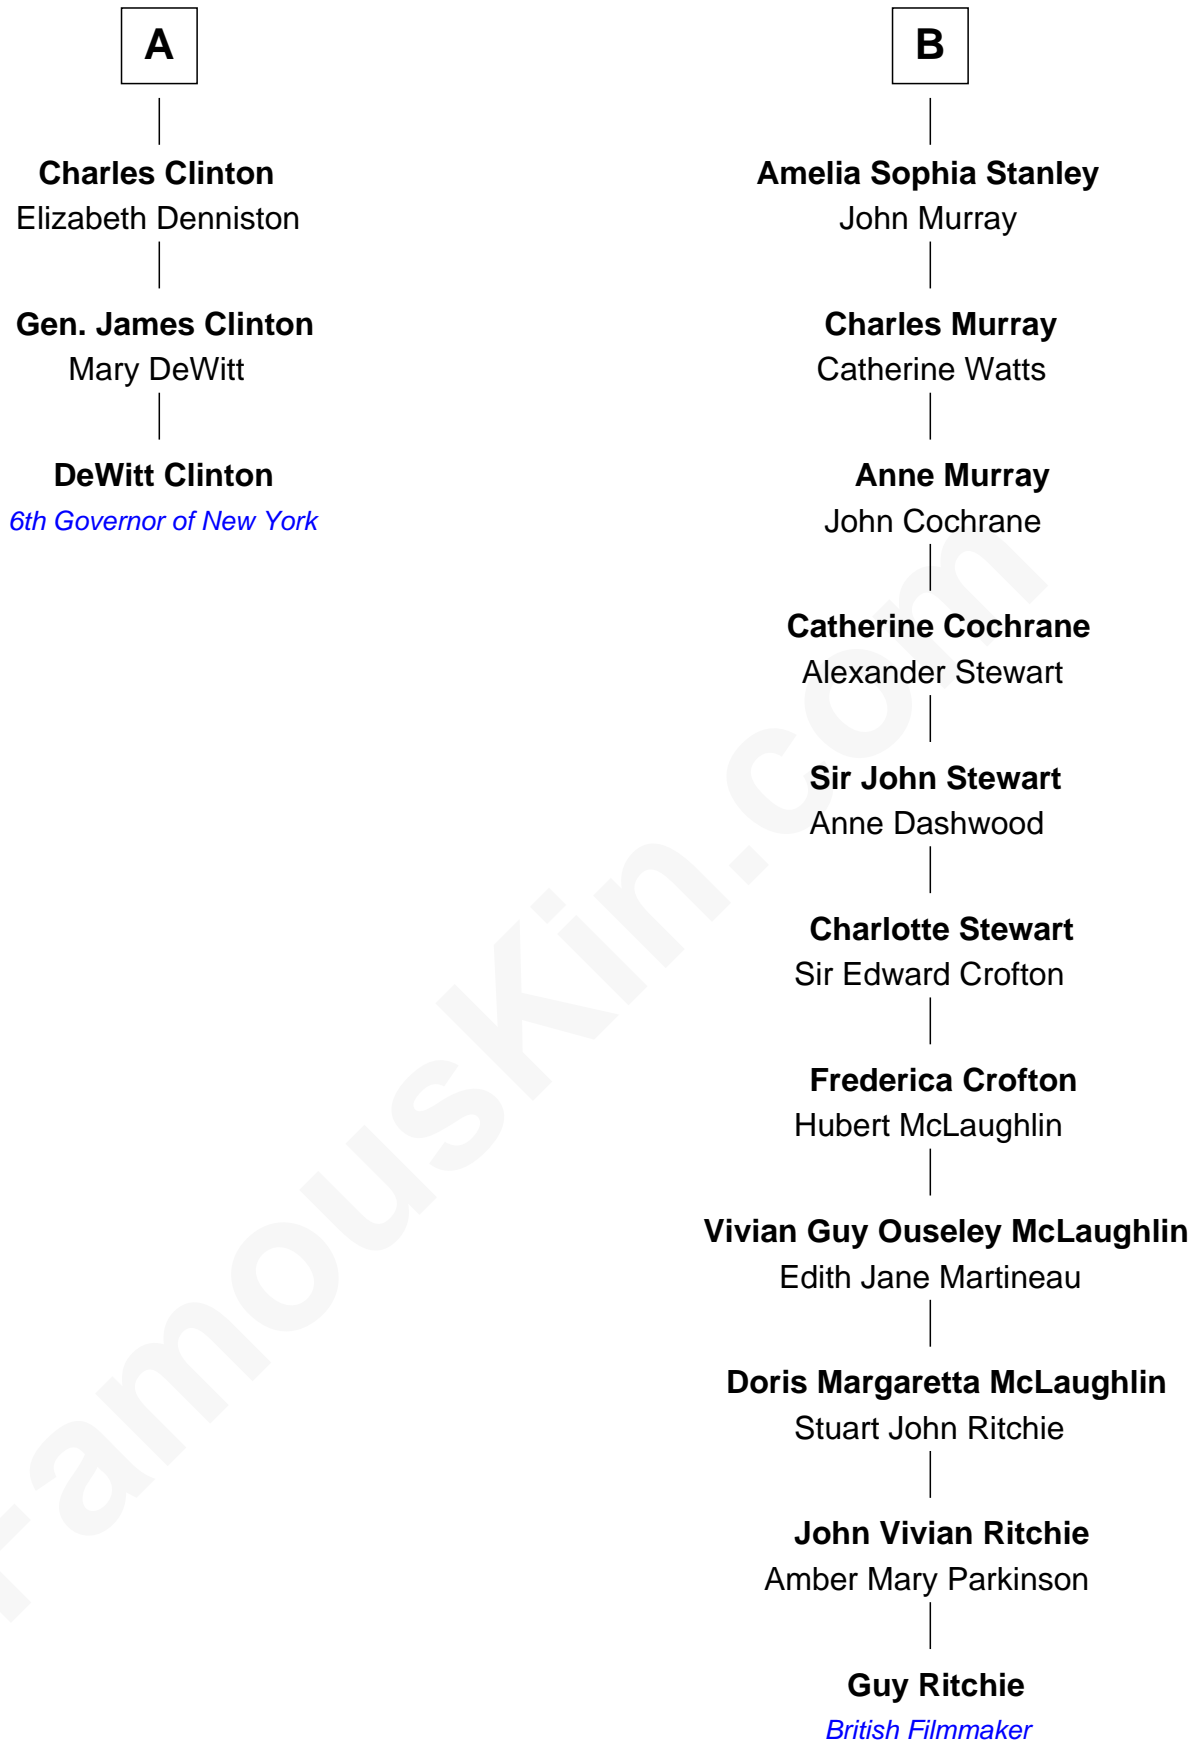

FamousKin.com Relationship Chart of

DeWitt Clinton

6th Governor of New York

9th cousin 8 times removed of

Guy Ritchie

British Filmmaker

Guy Ritchie photo by [Georges Biard](#) (CC BY-SA 3.0)