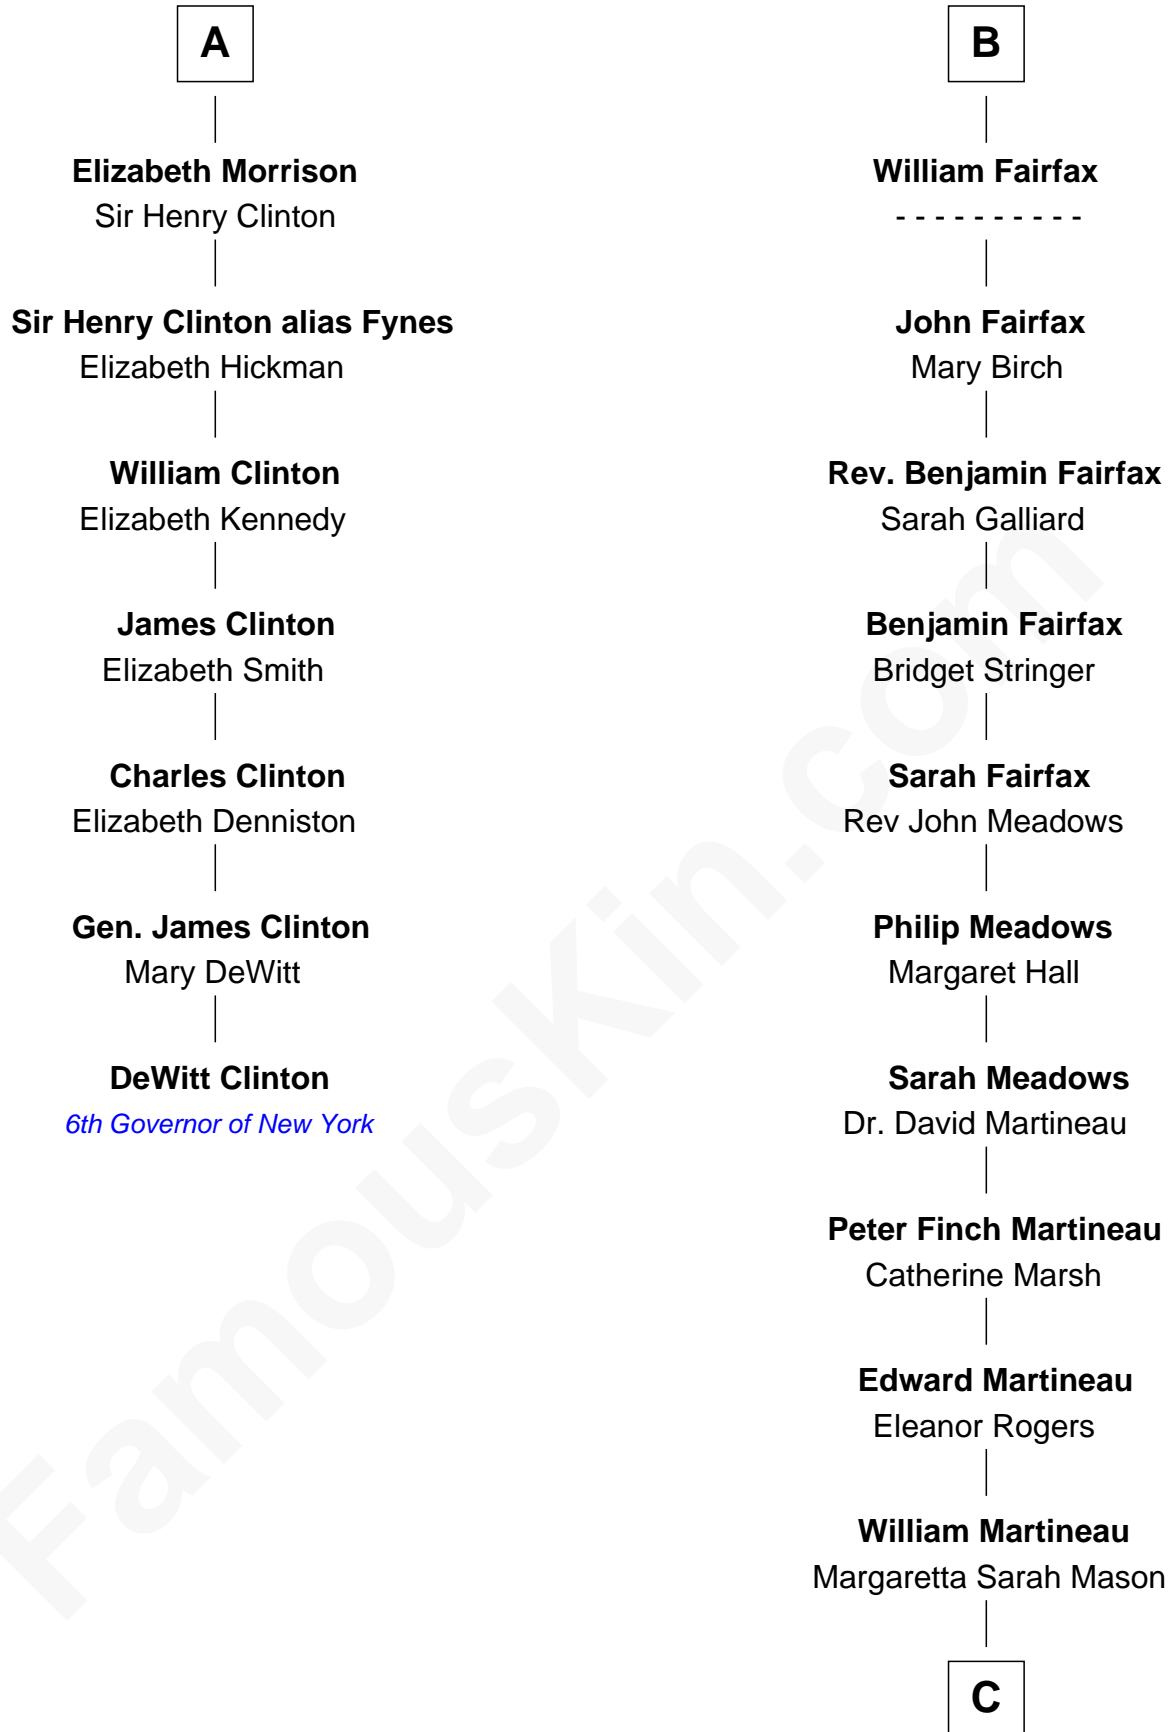

# FamousKin.com Relationship Chart of

**DeWitt Clinton**

*6th Governor of New York*

13th cousin 7 times removed of

**Guy Ritchie**

*British Filmmaker*

**C**

**Edith Jane Martineau**

Vivian Guy Ouseley McLaughlin

**Doris Margaretta McLaughlin**

Stuart John Ritchie

**John Vivian Ritchie**

Amber Mary Parkinson

**Guy Ritchie**

*British Filmmaker*