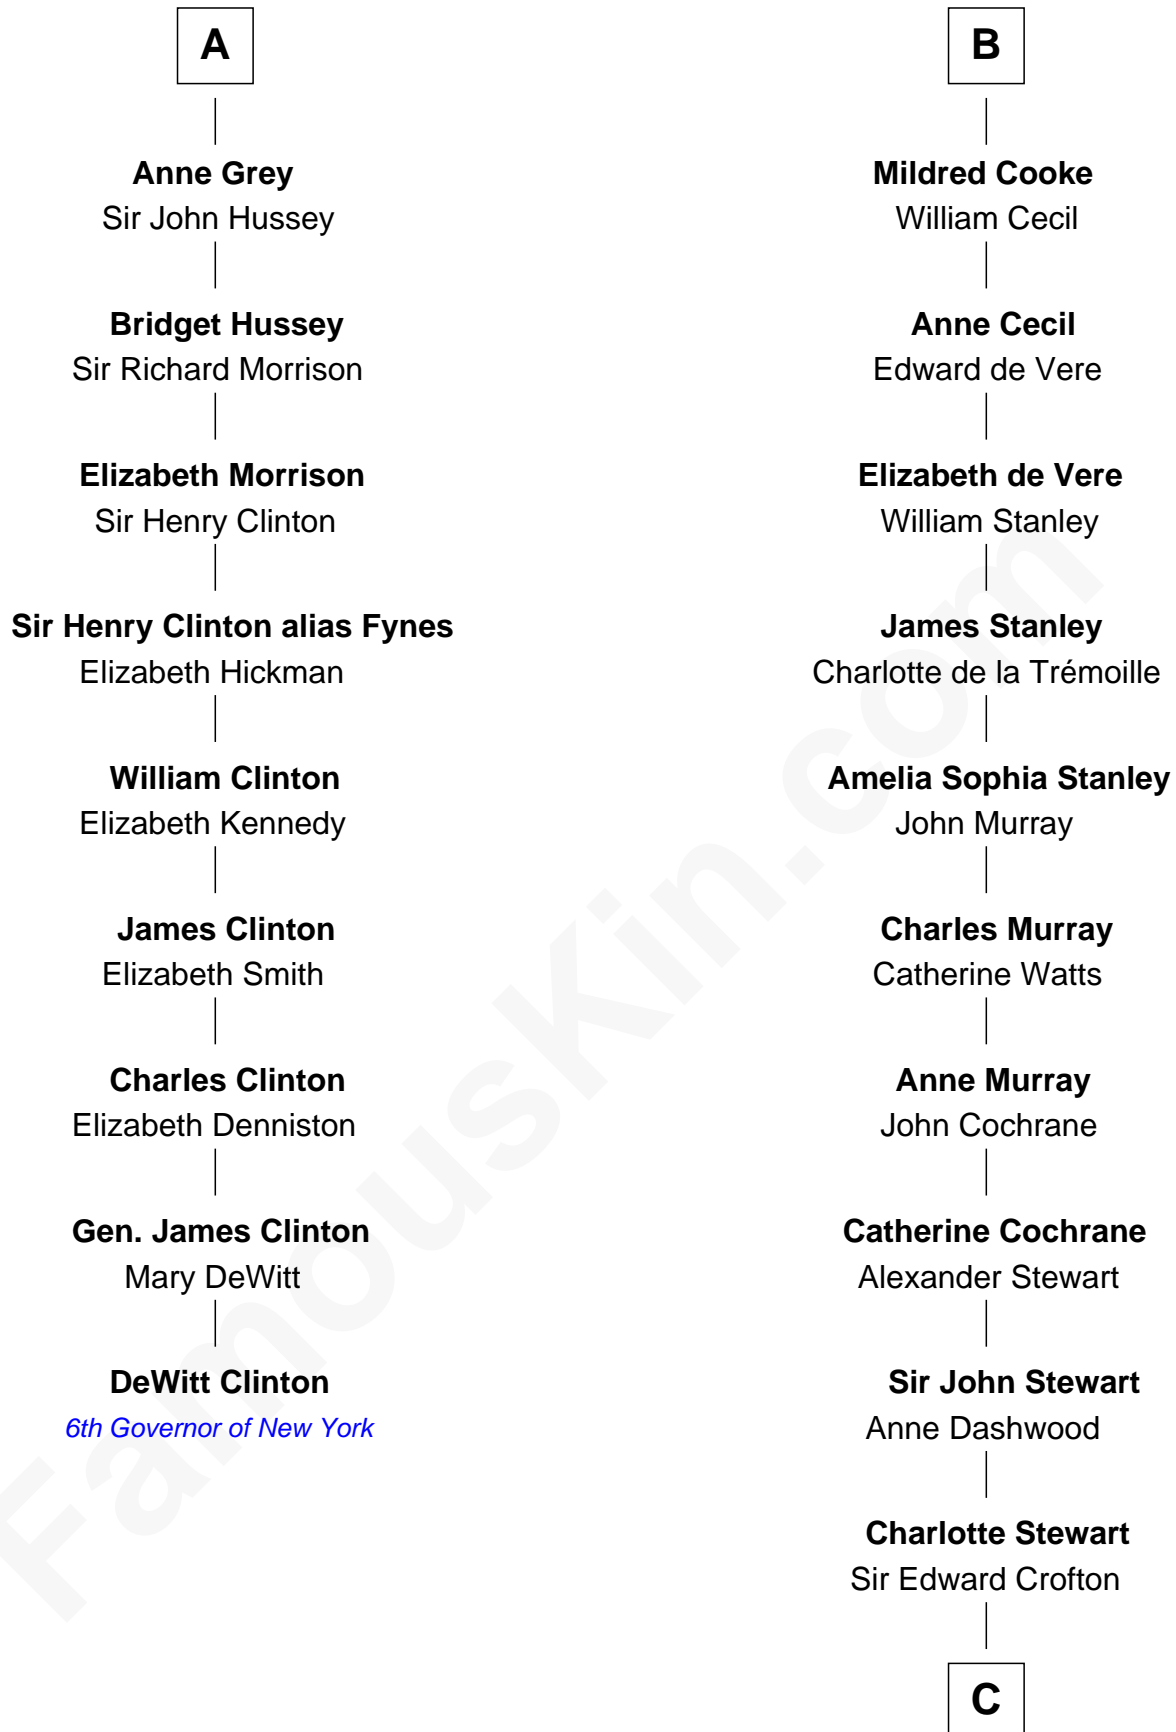

FamousKin.com Relationship Chart of

DeWitt Clinton

6th Governor of New York

15th cousin 6 times removed of

Guy Ritchie

British Filmmaker

C

Frederica Crofton

Hubert McLaughlin

Vivian Guy Ouseley McLaughlin

Edith Jane Martineau

Doris Margaretta McLaughlin

Stuart John Ritchie

John Vivian Ritchie

Amber Mary Parkinson

Guy Ritchie