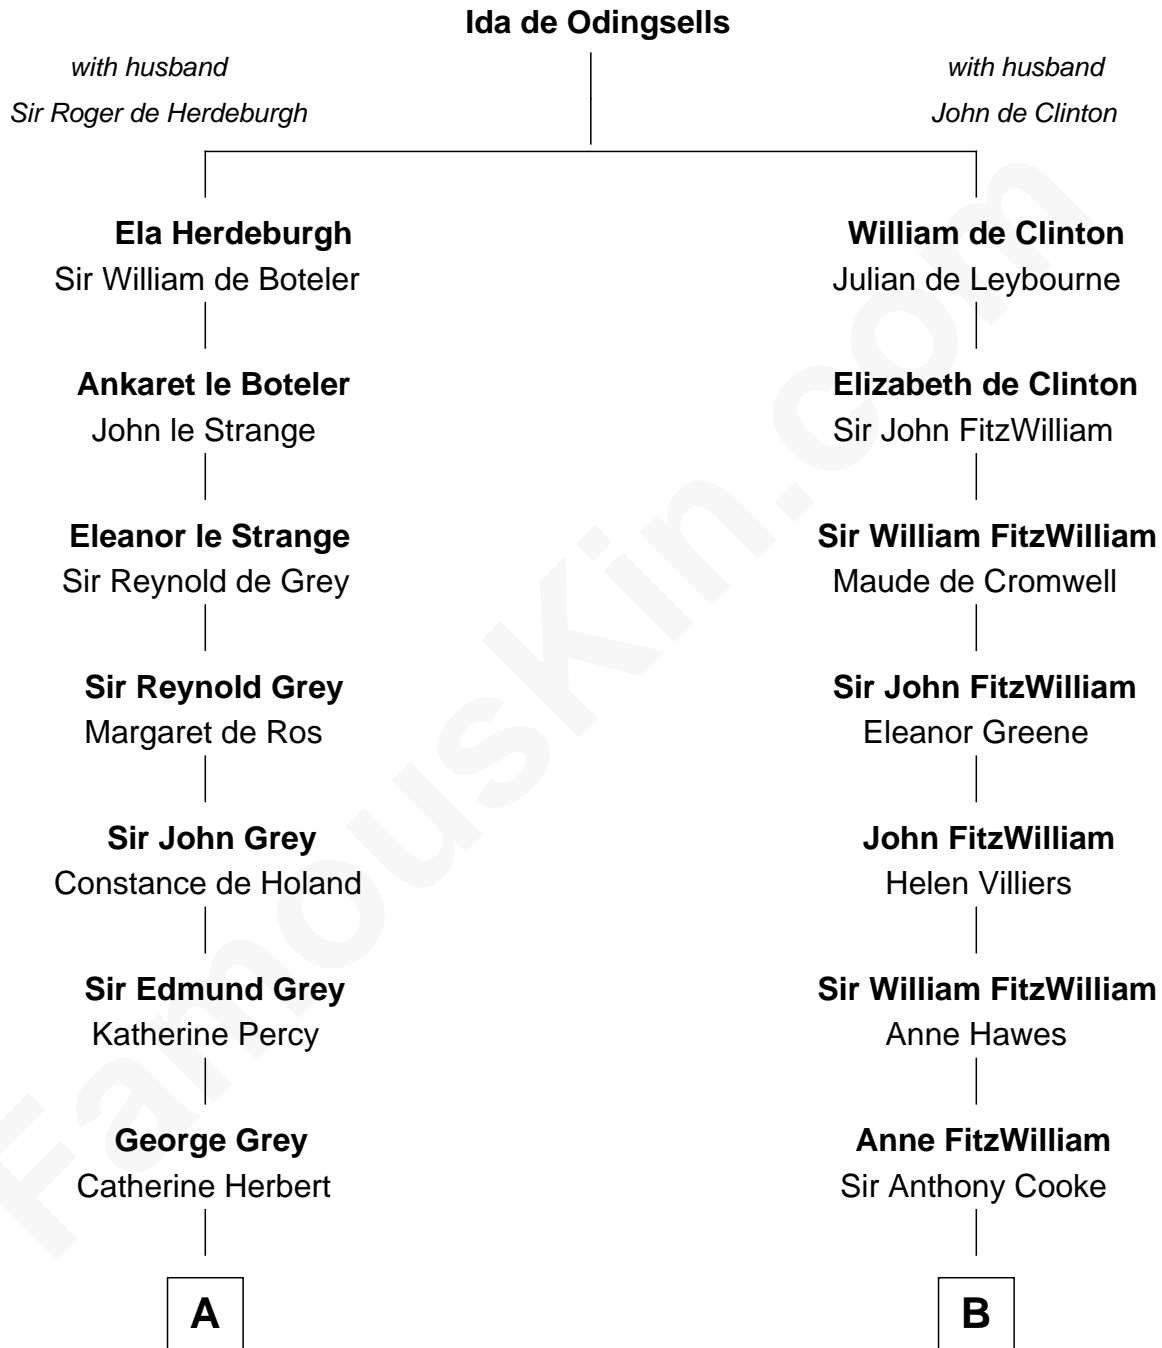

FamousKin.com Relationship Chart of

DeWitt Clinton

6th Governor of New York

15th cousin 6 times removed of

Guy Ritchie

British Filmmaker

C

Frederica Crofton

Hubert McLaughlin

Vivian Guy Ouseley McLaughlin

Edith Jane Martineau

Doris Margaretta McLaughlin

Stuart John Ritchie

John Vivian Ritchie

Amber Mary Parkinson

Guy Ritchie