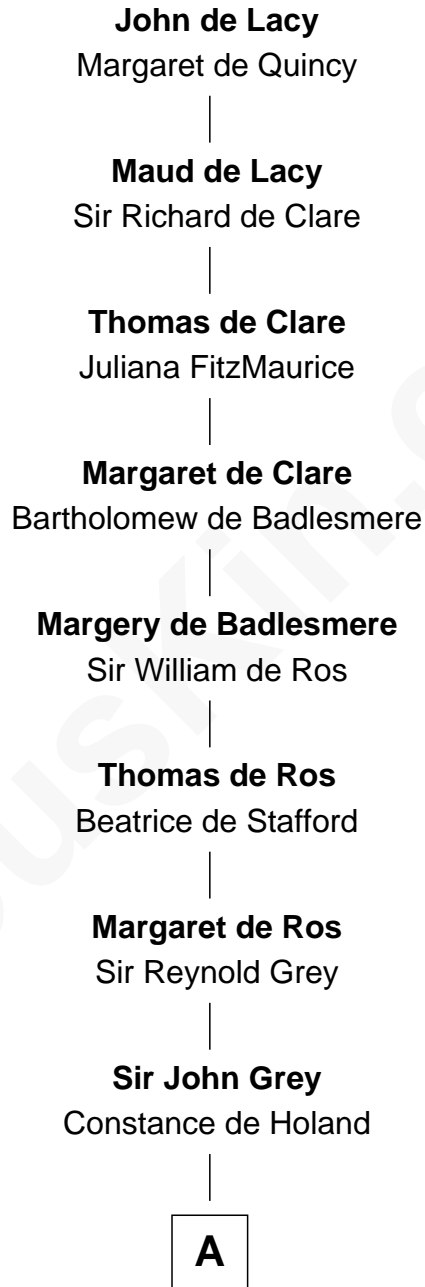

# FamousKin.com Relationship Chart of

**DeWitt Clinton**

*6th Governor of New York*

**16th Great-grandson of**

**John de Lacy**

*Magna Carta Surety*

**A**

—  
**Sir Edmund Grey**

Katherine Percy

—  
**George Grey**

Catherine Herbert

—  
**Anne Grey**

Sir John Hussey

—  
**Bridget Hussey**

Sir Richard Morrison

—  
**Elizabeth Morrison**

Sir Henry Clinton

—  
**Sir Henry Clinton alias Fynes**

Elizabeth Hickman

—  
**William Clinton**

Elizabeth Kennedy

—  
**James Clinton**

Elizabeth Smith

—  
**Charles Clinton**

Elizabeth Denniston

—  
**Gen. James Clinton**

Mary DeWitt

—  
**DeWitt Clinton**

*6th Governor of New York*