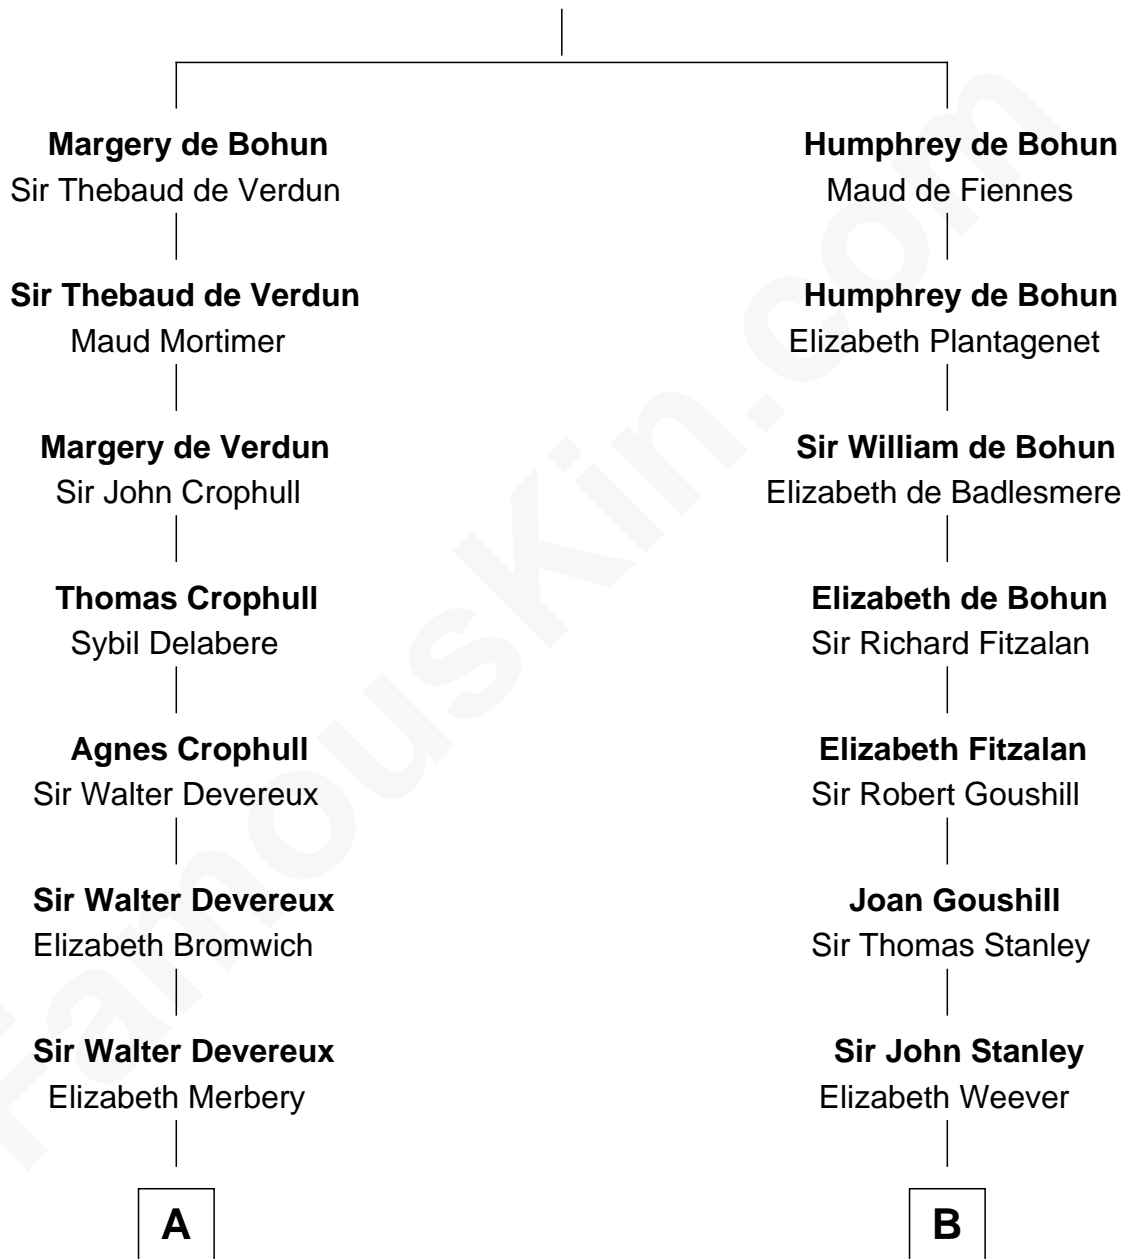

## Relationship Chart of

### DeWitt Clinton

6th Governor of New York

17th cousin 3 times removed of

### Buckminster Fuller

Author, Architect, and Inventor

**Sir Humphrey de Bohun**

Eleanor de Braiose

**C**

**Christopher Columbus Wolcott**

Susan Blinn

**Caroline Matilda Wolcott**