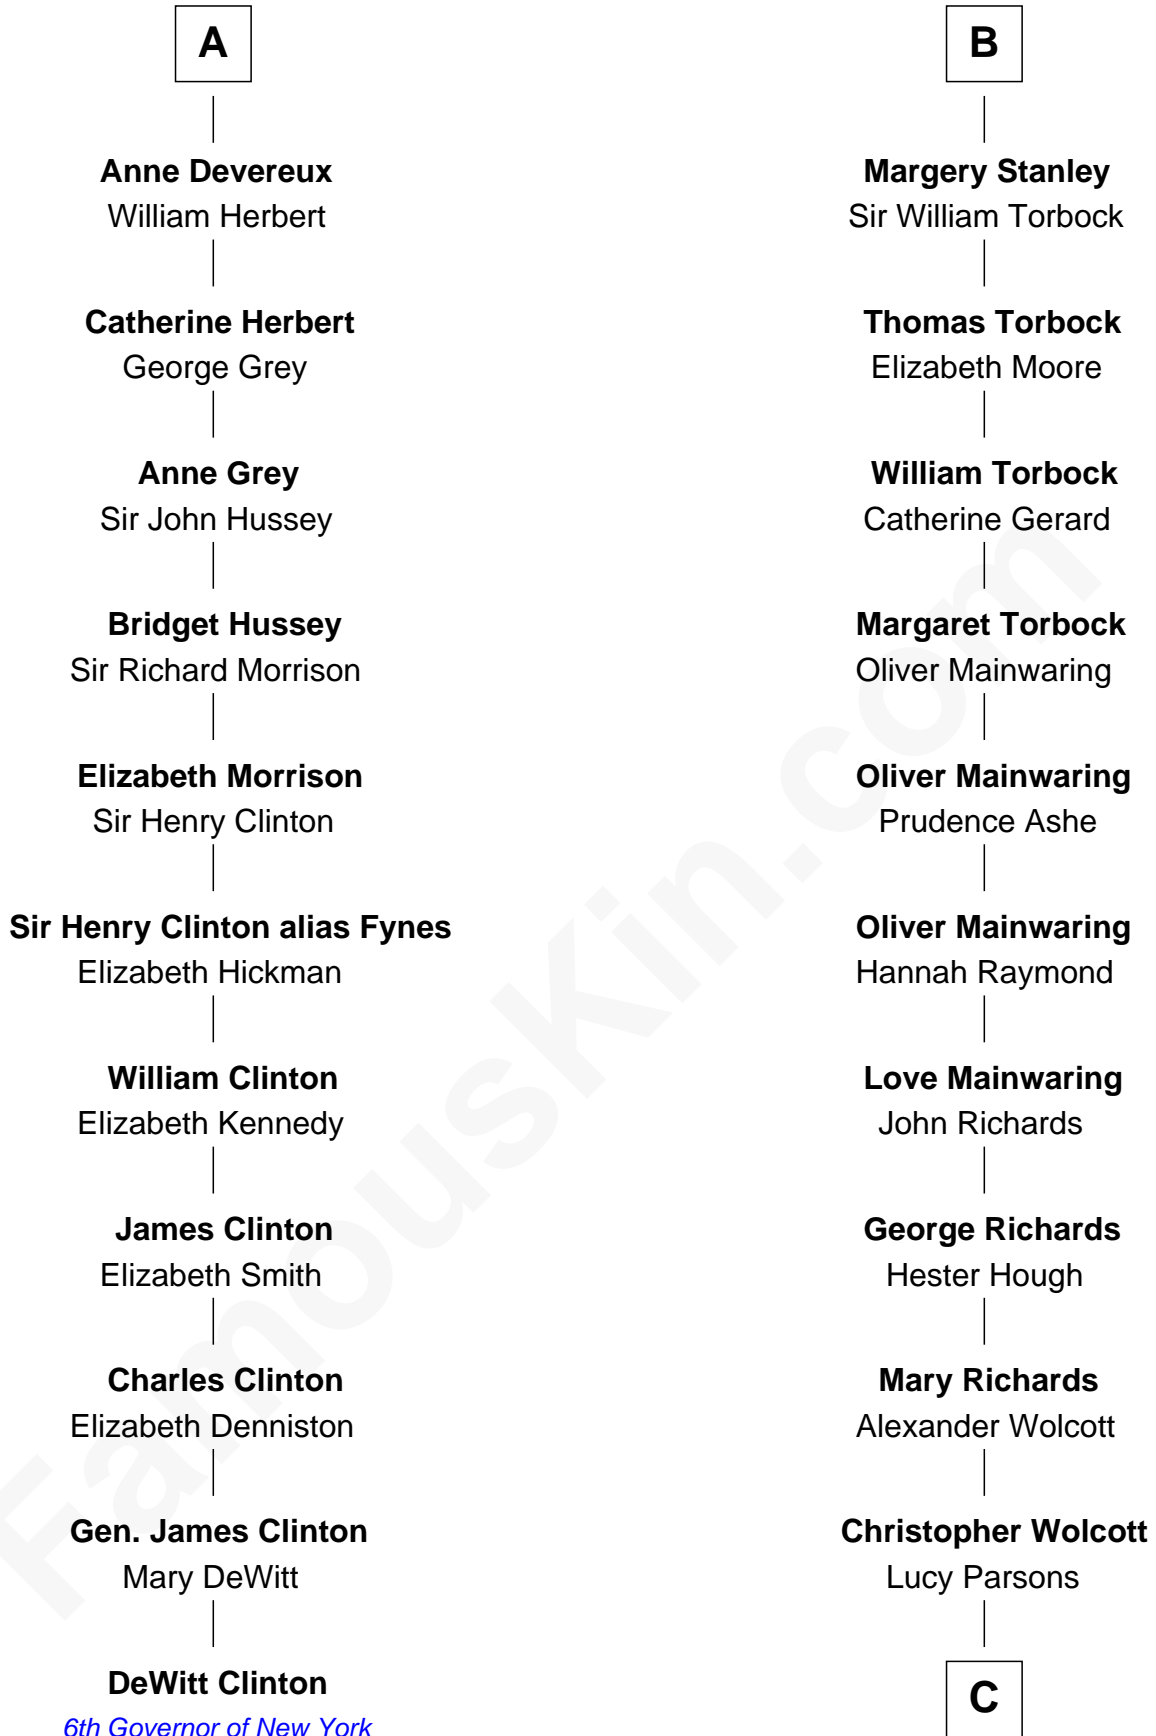

## Relationship Chart of

### DeWitt Clinton

6th Governor of New York

17th cousin 3 times removed of

### Buckminster Fuller

Author, Architect, and Inventor

**Sir Humphrey de Bohun**

Eleanor de Braiose

**C**

**Christopher Columbus Wolcott**

Susan Blinn

**Caroline Matilda Wolcott**

Martin Andrews

**Caroline Wolcott Andrews**

Richard Buckminster Fuller

**Buckminster Fuller**

*Author, Architect, and Inventor*

FamousKin.com