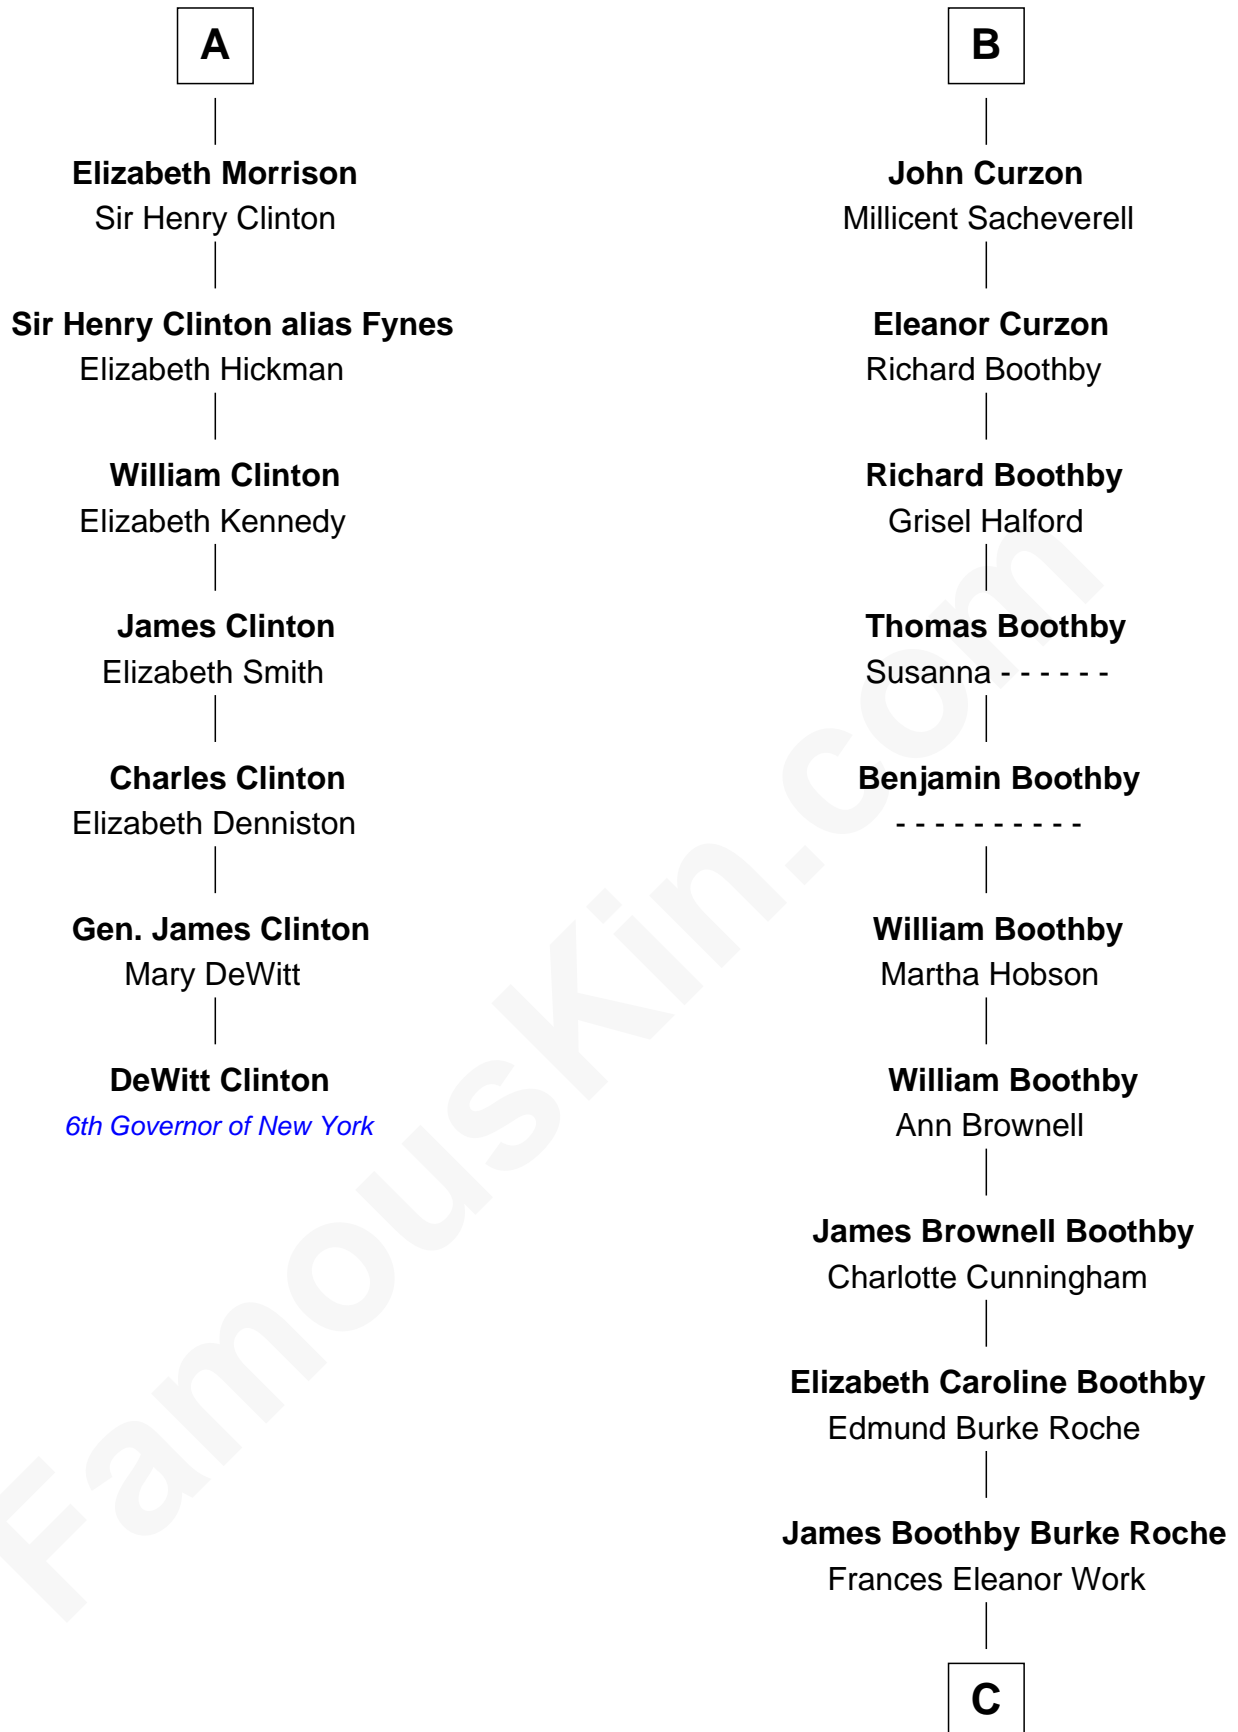

# FamousKin.com Relationship Chart of

**DeWitt Clinton**

*6th Governor of New York*

13th cousin 7 times removed of

**Oliver Platt**

*Movie Actor*

**Edward III, King of England**

Philippa of Hainault

**C**

**Cynthia Burke Roche**

Arthur Scott Burden

**Eileen Burden**

Walter Maynard

**Sheila Maynard**

Nicholas Platt

**Oliver Platt**