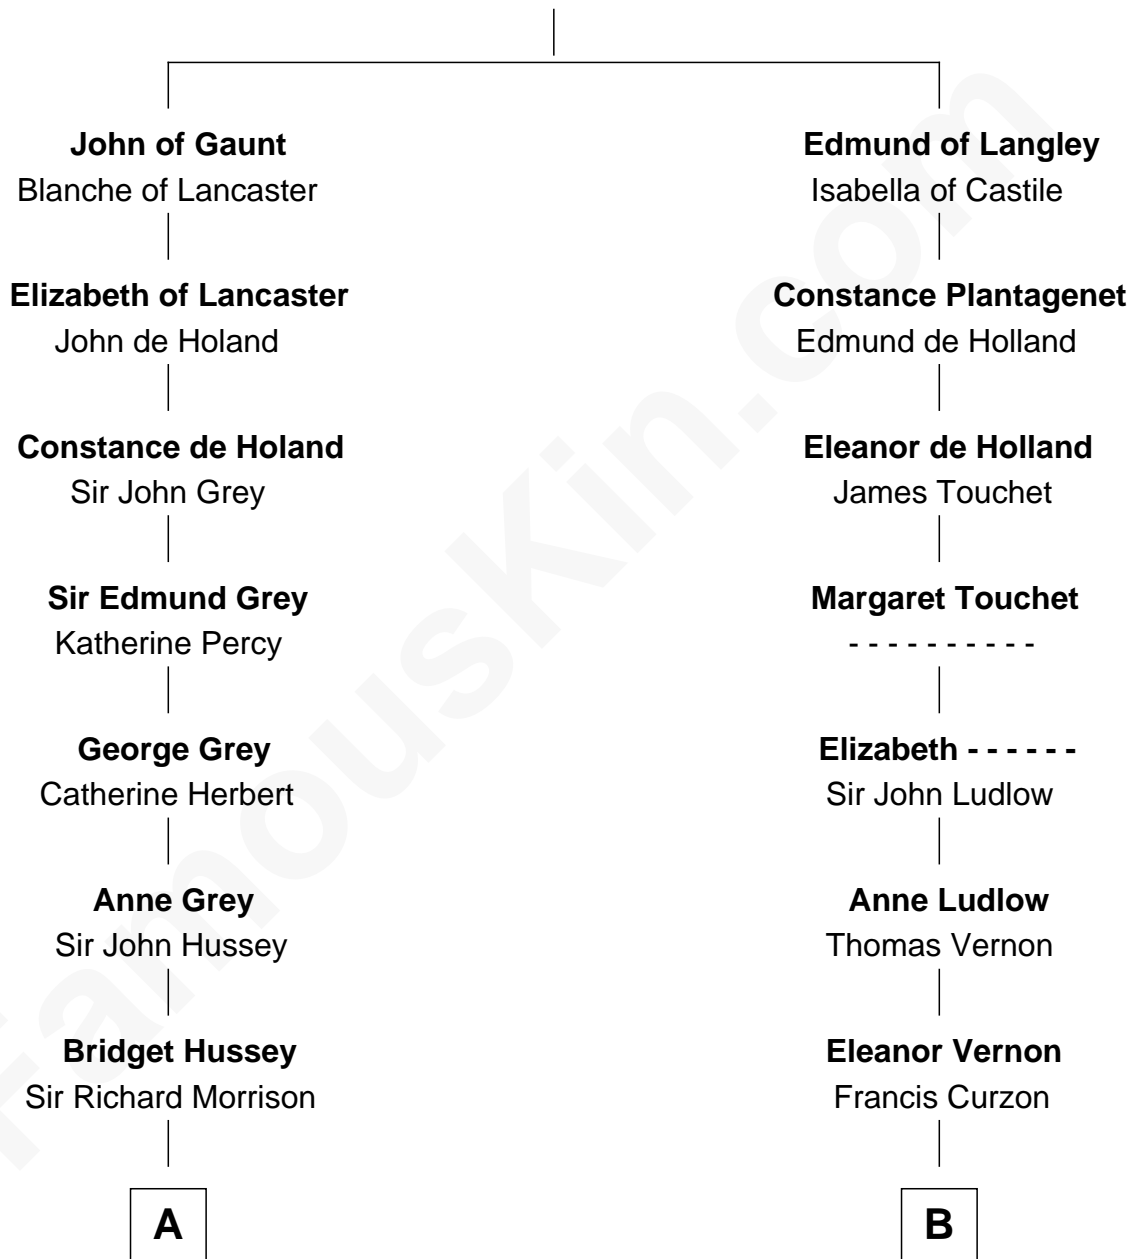

# FamousKin.com Relationship Chart of

**DeWitt Clinton**

*6th Governor of New York*

13th cousin 7 times removed of

**Oliver Platt**

*Movie Actor*

**Edward III, King of England**

Philippa of Hainault

**C**

**Cynthia Burke Roche**

Arthur Scott Burden

**Eileen Burden**

Walter Maynard

**Sheila Maynard**

Nicholas Platt

**Oliver Platt**

*Movie Actor*