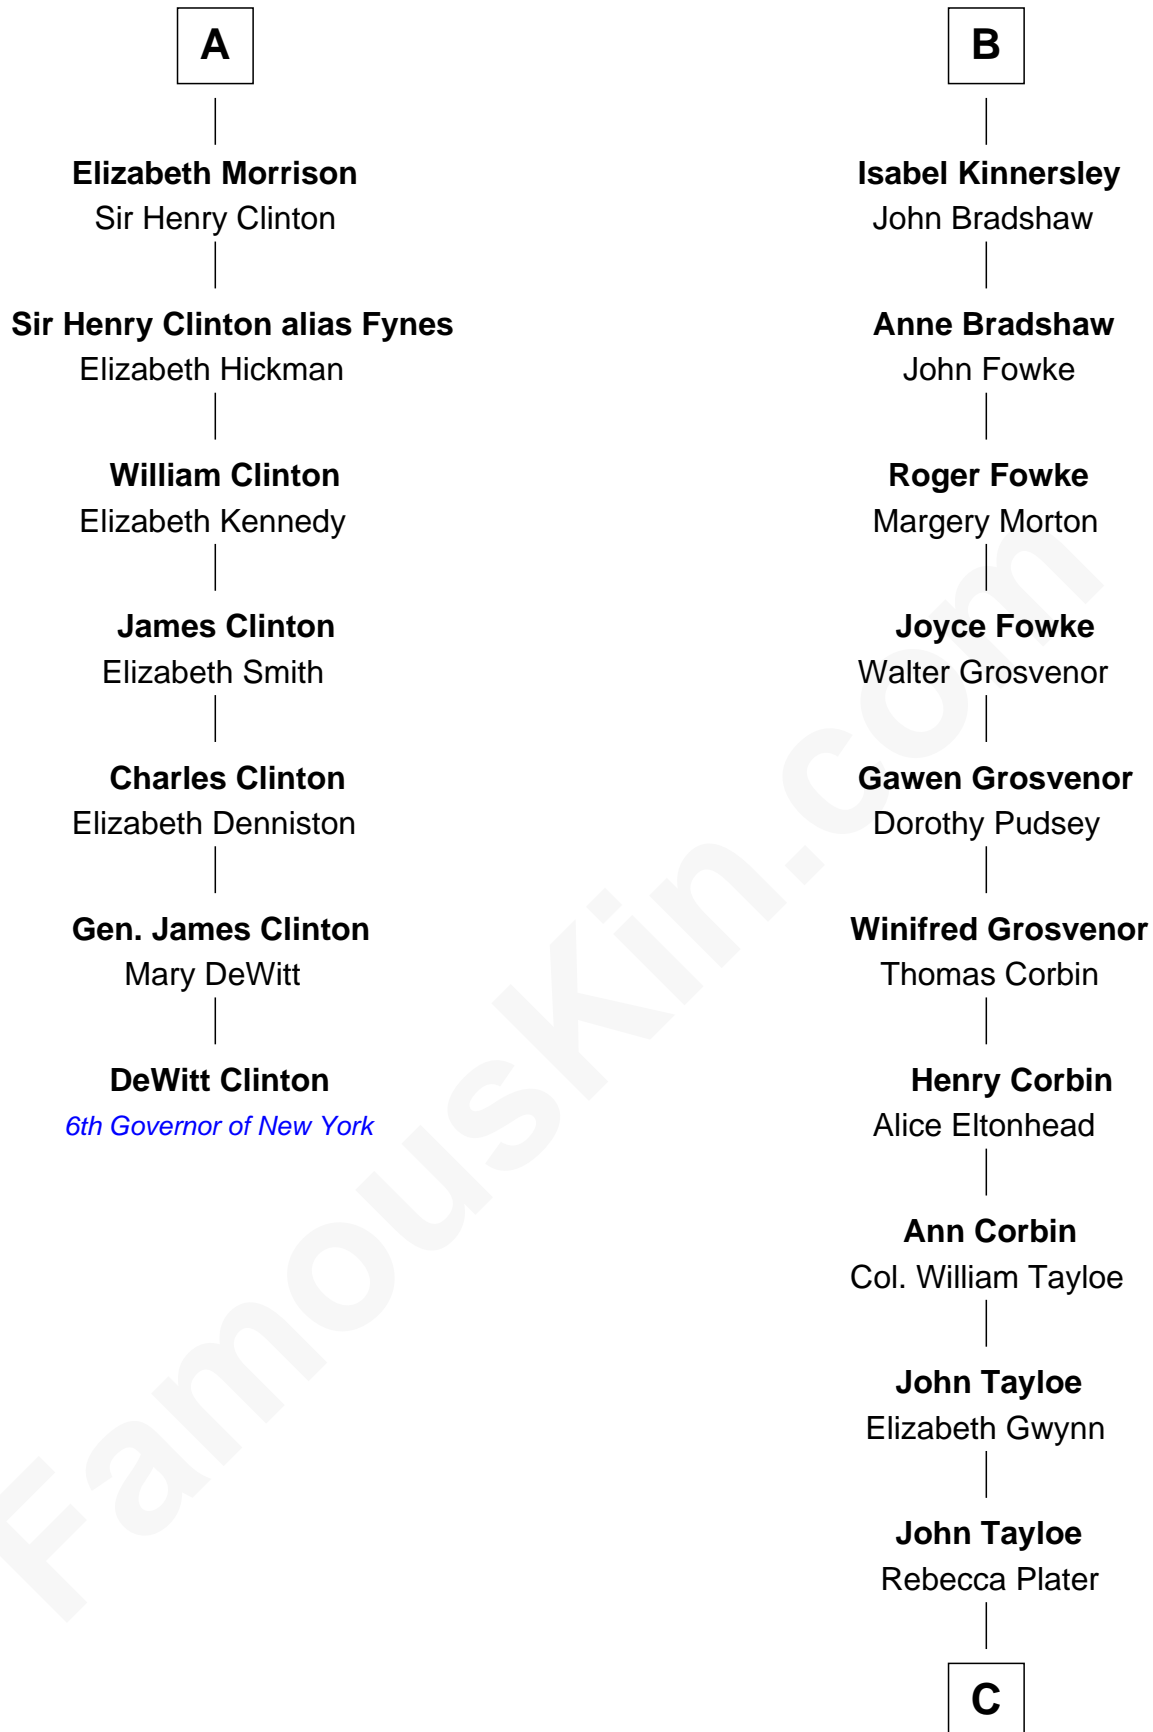

FamousKin.com

Relationship Chart of

DeWitt Clinton

6th Governor of New York

13th cousin 8 times removed of

Thomas Hunt Morgan

Nobel Prize Winner in Physiology or Medicine

C

Elizabeth Tayloe
Col. Edward Lloyd

Mary Tayloe Lloyd
Francis Scott Key

Elizabeth Phoebe Key
Charles Howard

Ellen Key Howard
Charlton Hunt Morgan

Thomas Hunt Morgan
Nobel Prize Winner

FamousKin.com