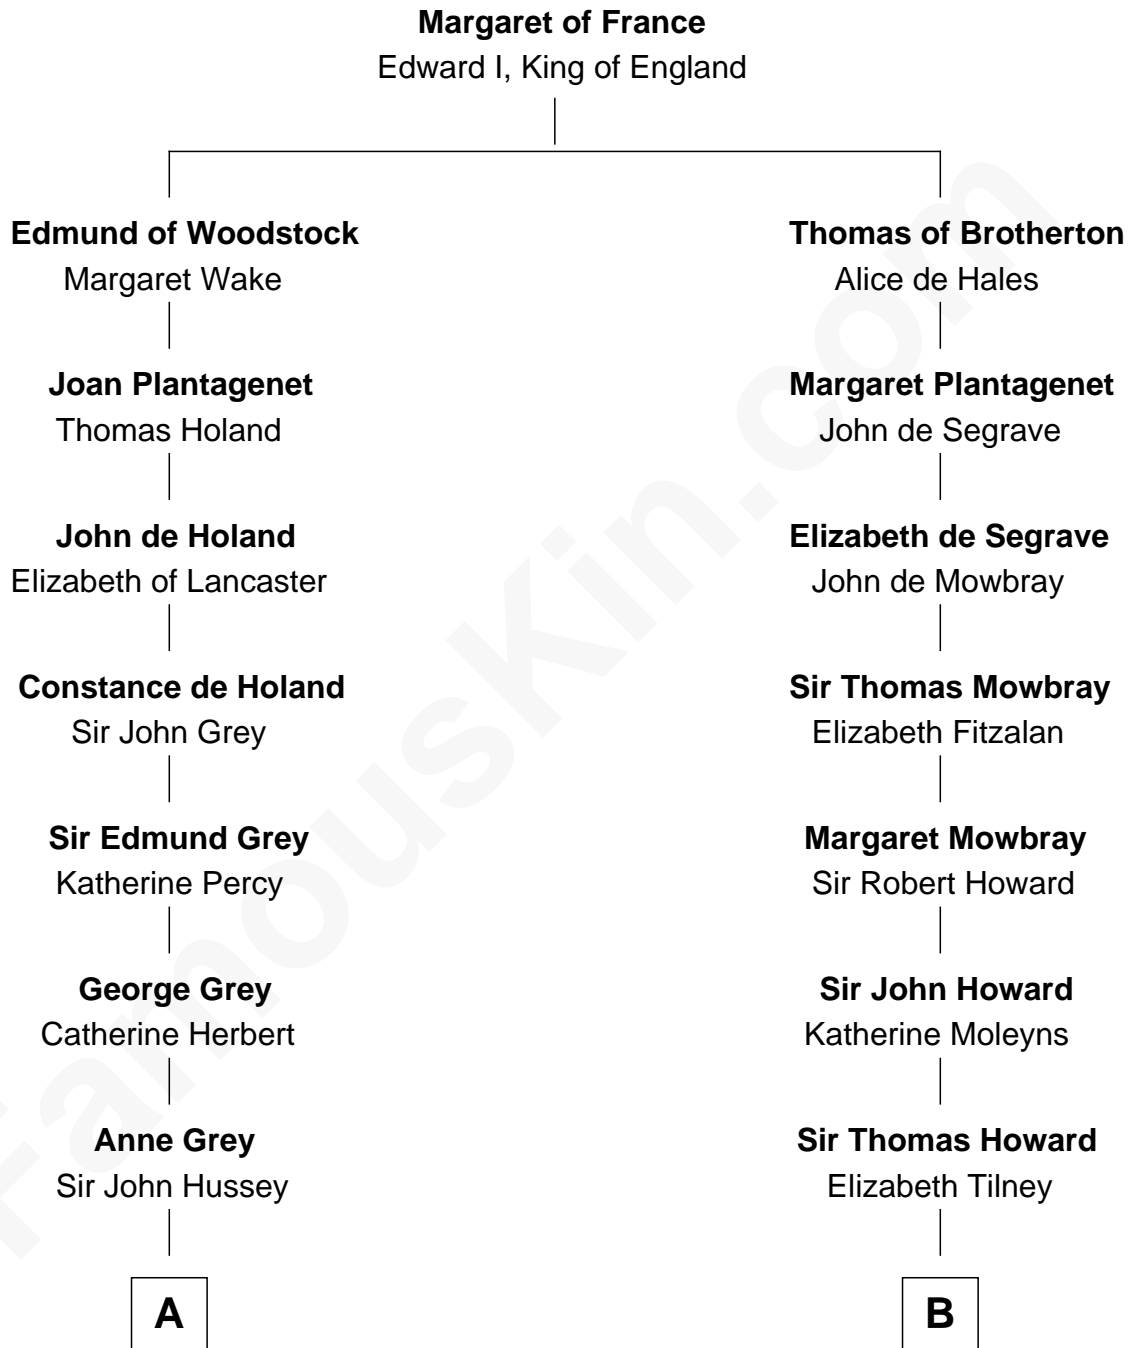

FamousKin.com

Relationship Chart of

DeWitt Clinton

6th Governor of New York

14th cousin 7 times removed of

Thomas Hunt Morgan

Nobel Prize Winner in Physiology or Medicine

C

John Ross Key

Anne Phebe Penn Dagworthy Charlton

Francis Scott Key

Mary Tayloe Lloyd

Elizabeth Phoebe Key

Charles Howard

Ellen Key Howard

Charlton Hunt Morgan

Thomas Hunt Morgan

Nobel Prize Winner

FamousKin.com