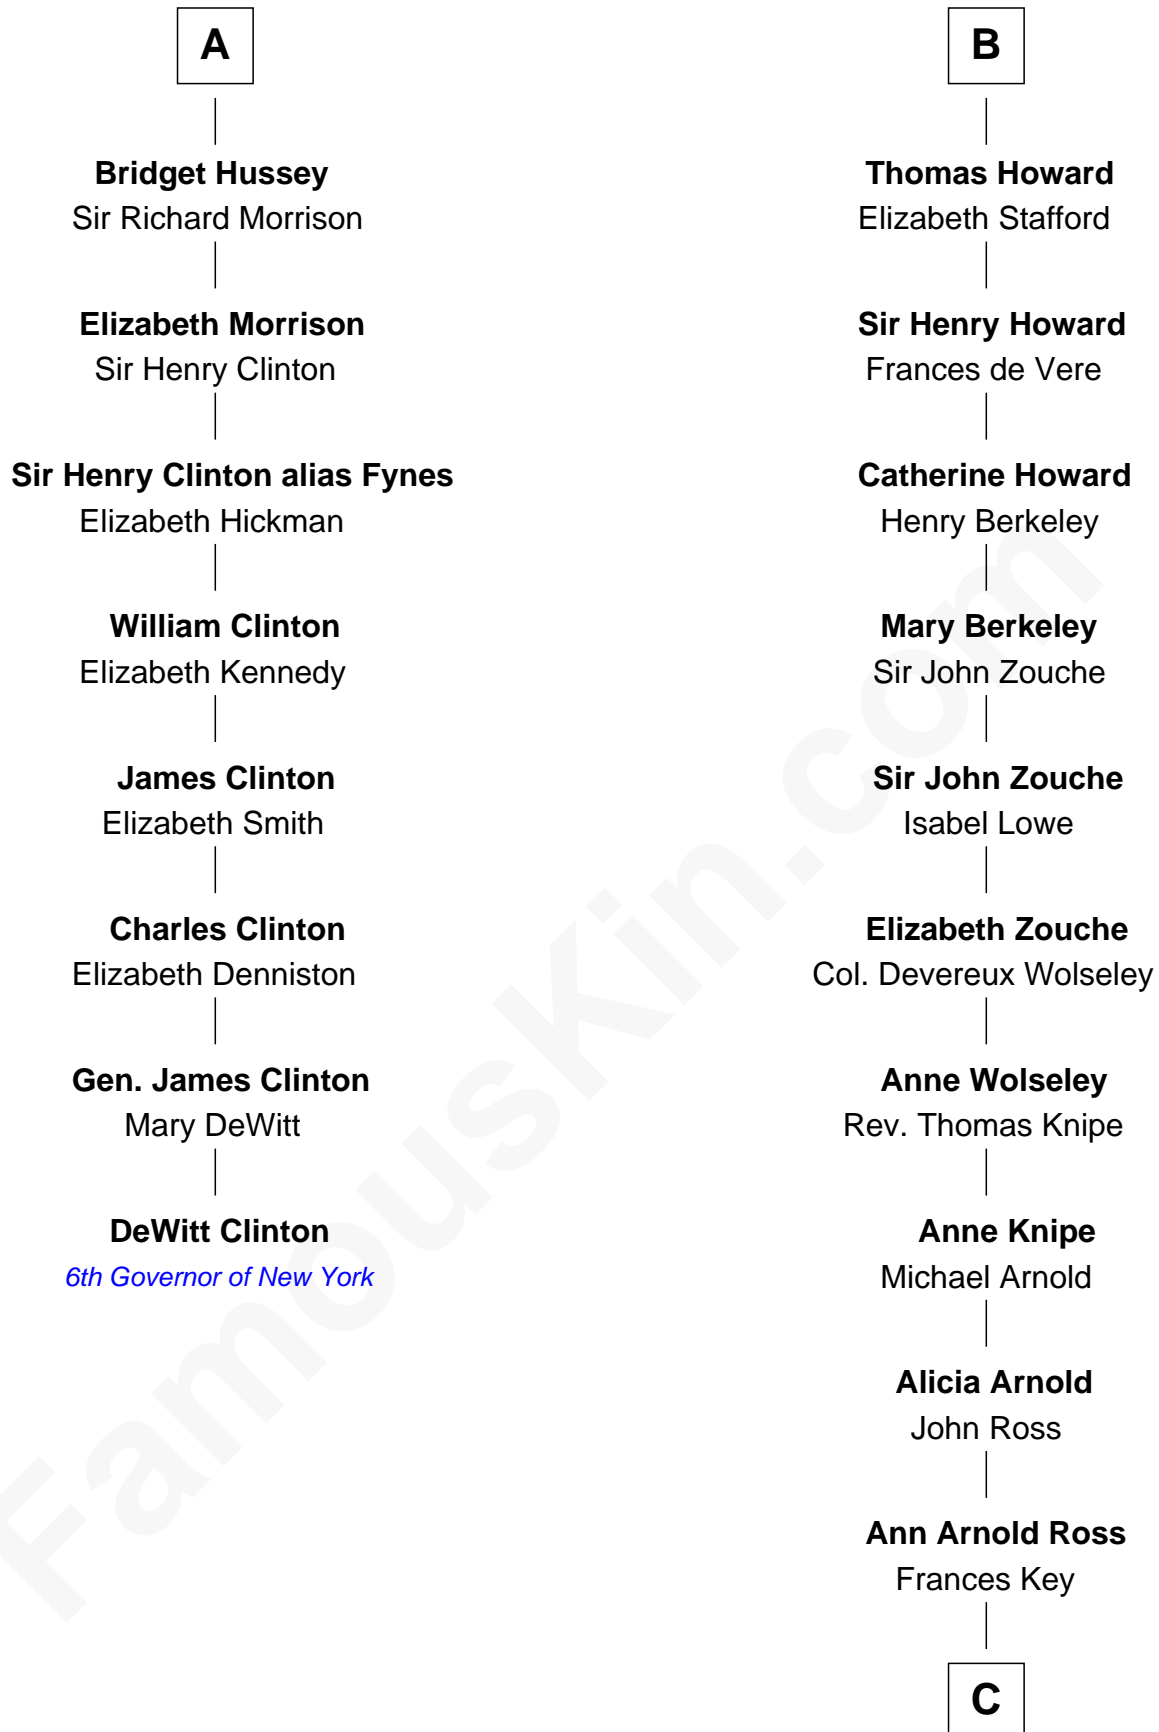

FamousKin.com

Relationship Chart of

DeWitt Clinton

6th Governor of New York

14th cousin 7 times removed of

Thomas Hunt Morgan

Nobel Prize Winner in Physiology or Medicine

C

John Ross Key

Anne Phebe Penn Dagworthy Charlton

Francis Scott Key

Mary Tayloe Lloyd

Elizabeth Phoebe Key

Charles Howard

Ellen Key Howard

Charlton Hunt Morgan

Thomas Hunt Morgan

Nobel Prize Winner

FamousKin.com