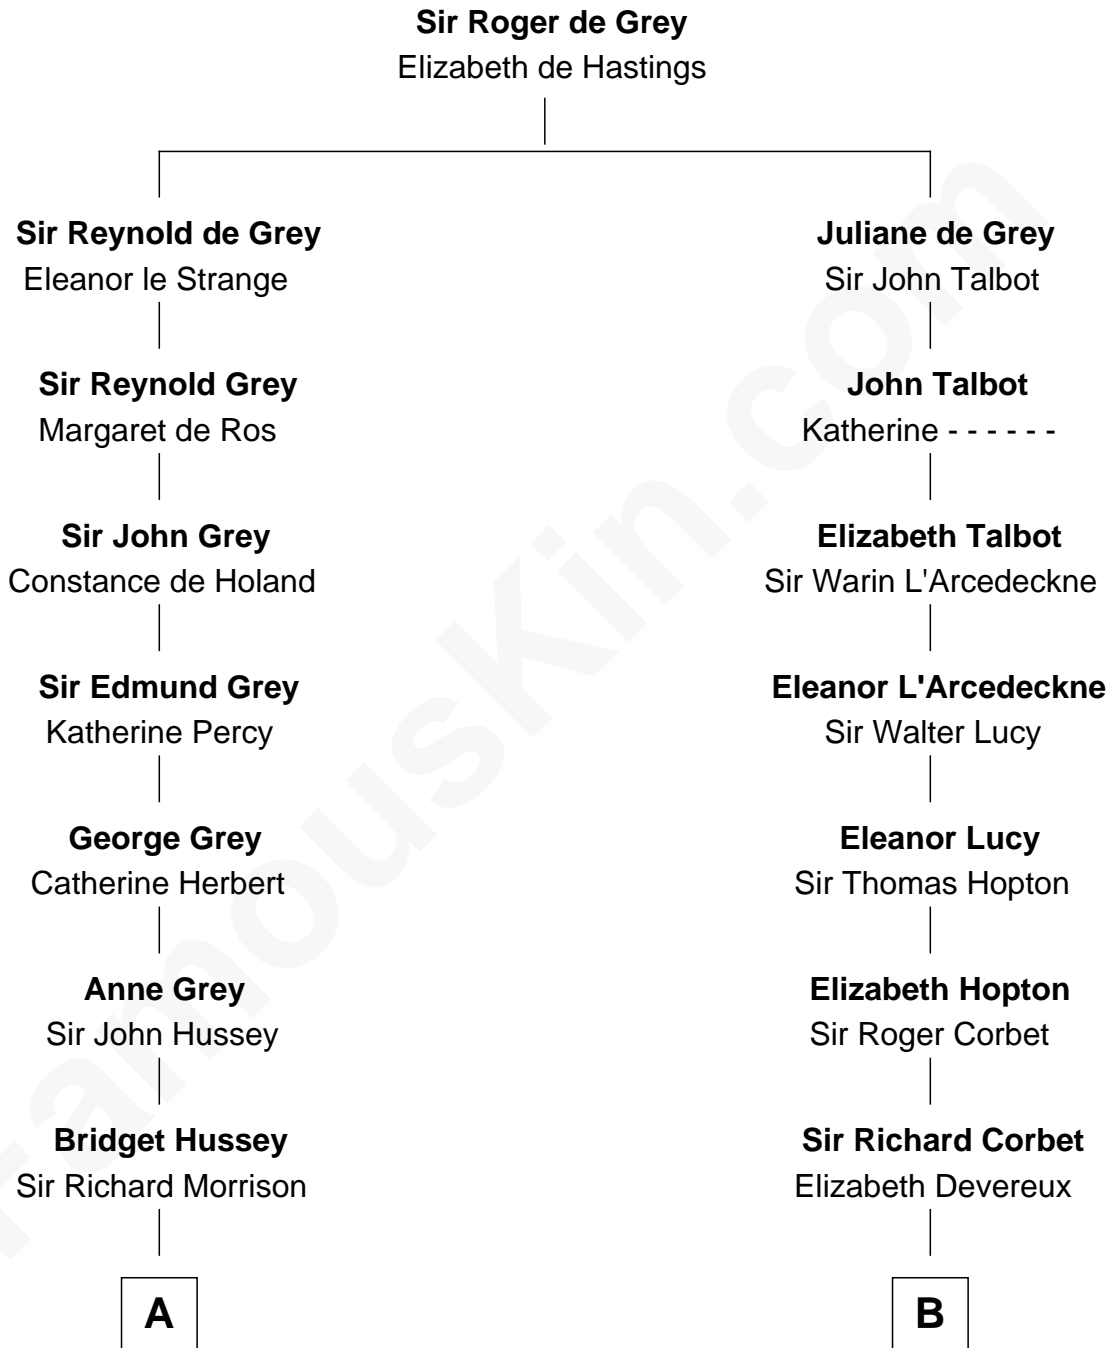

FamousKin.com Relationship Chart of

DeWitt Clinton

6th Governor of New York

13th cousin 6 times removed of

Marjorie Post

Founder of General Foods

C

Caroline Cushman Lathrop

Charles Rollin Post

Charles William Post

Elle Letitia Merriweather

Marjorie Post

Founder of General Foods

FamousKin.com