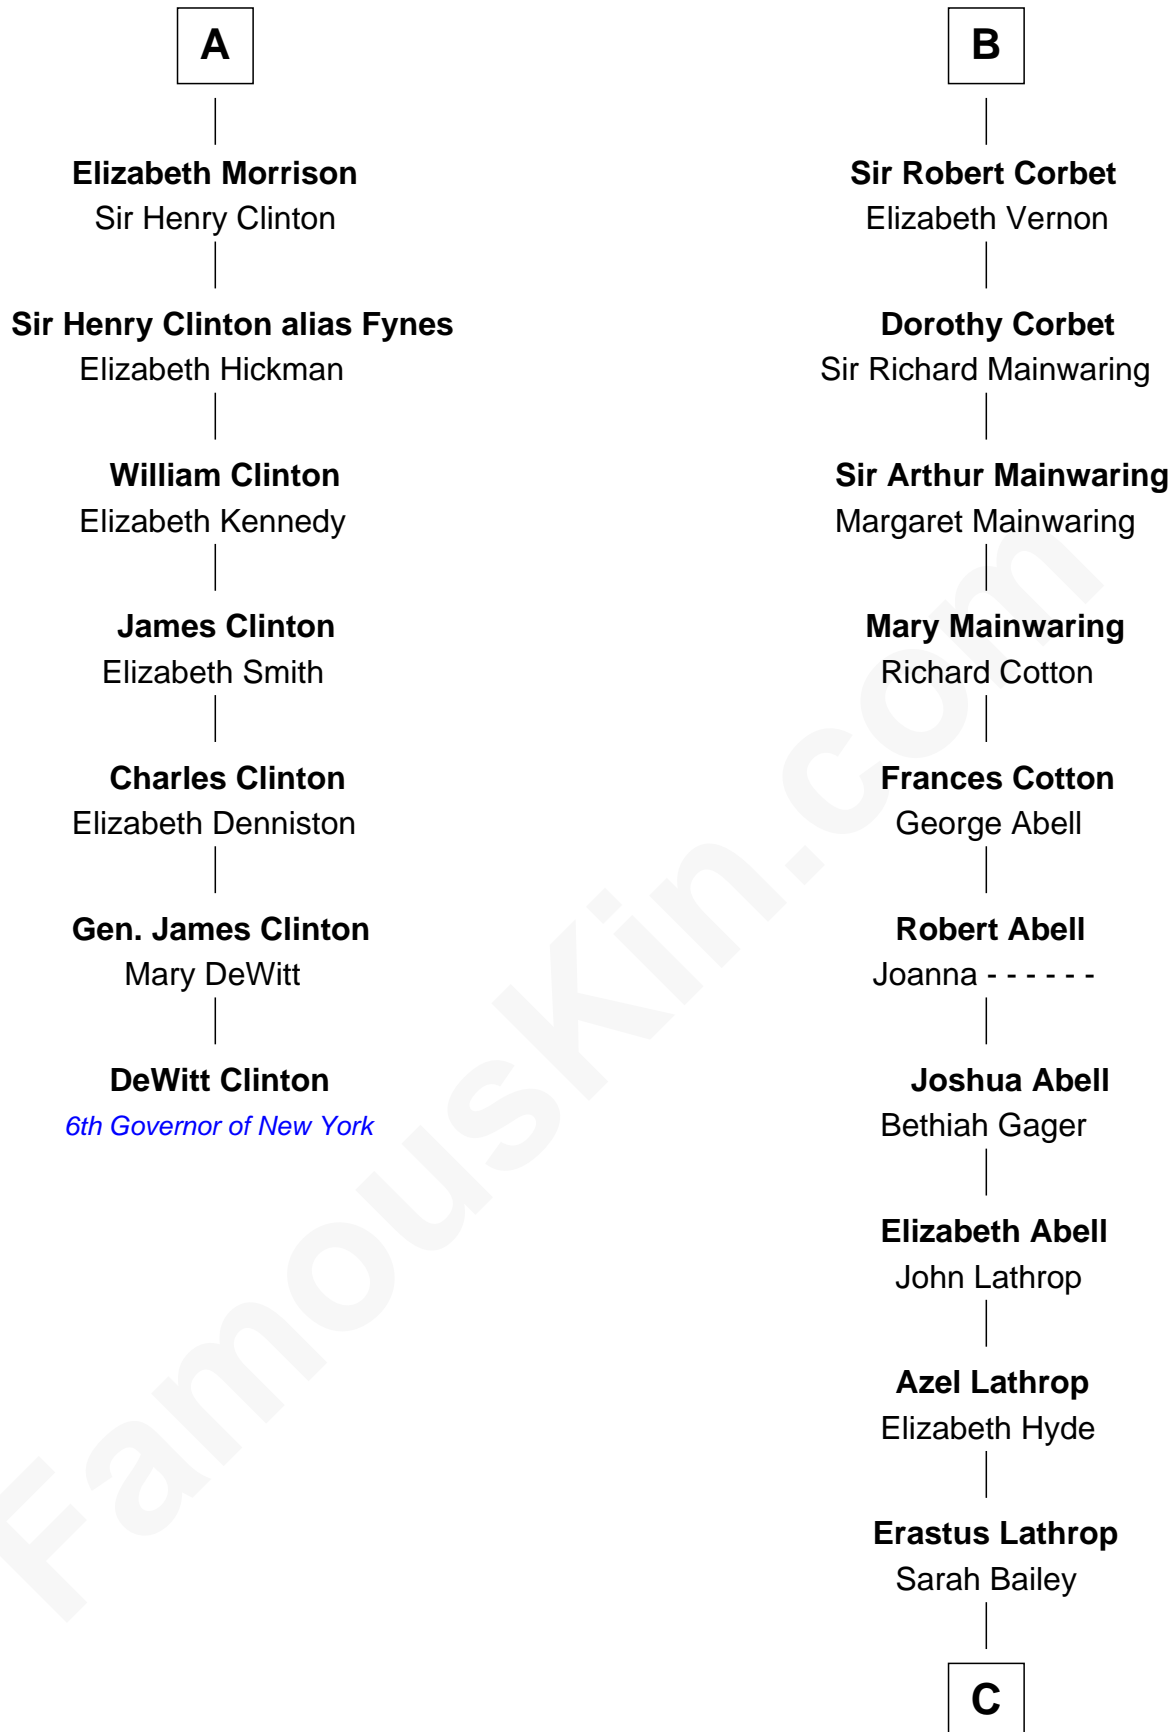

FamousKin.com Relationship Chart of

DeWitt Clinton

6th Governor of New York

13th cousin 6 times removed of

Marjorie Post

Founder of General Foods

C

Caroline Cushman Lathrop

Charles Rollin Post

Charles William Post

Elle Letitia Merriweather

Marjorie Post

Founder of General Foods

FamousKin.com