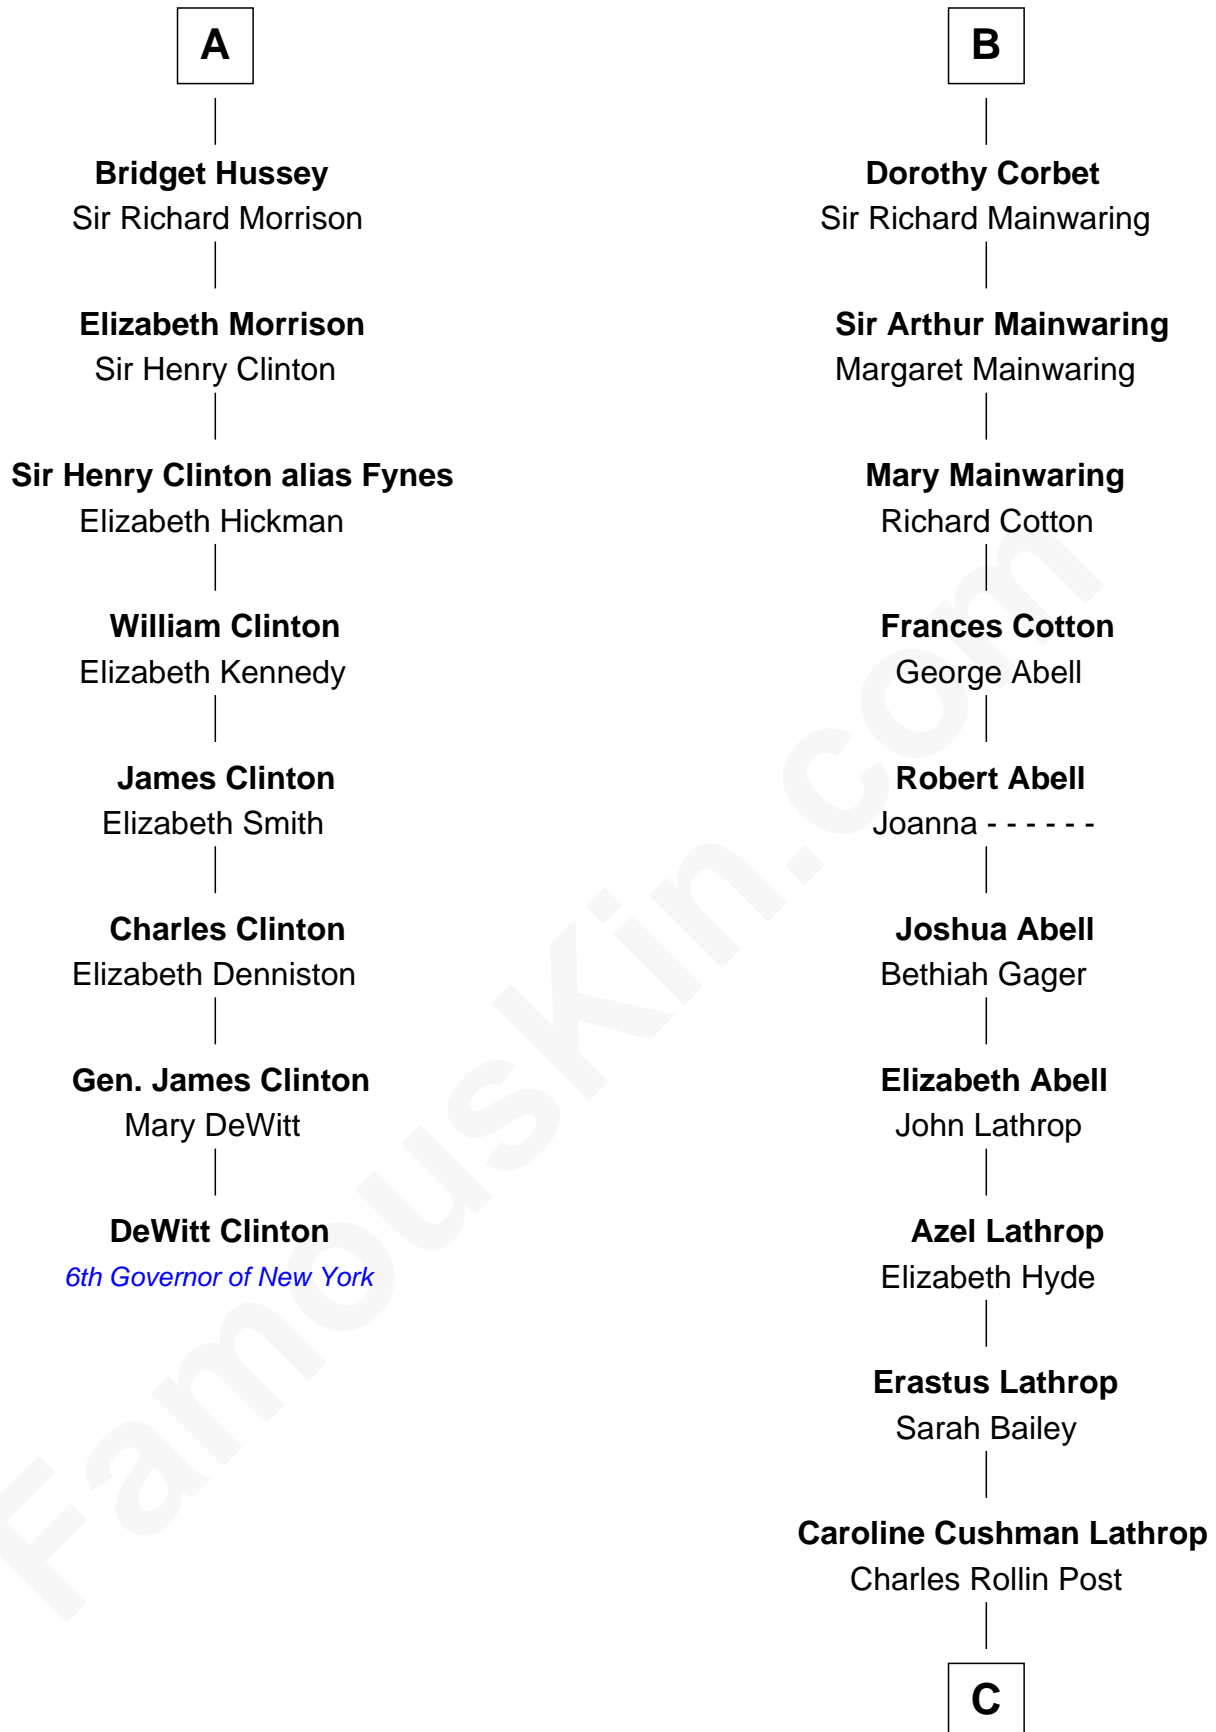

FamousKin.com Relationship Chart of

DeWitt Clinton

6th Governor of New York

14th cousin 4 times removed of

Marjorie Post

Founder of General Foods

Henry Plantagenet
Maud de Chaworth

Henry of Lancaster
Isabella de Beaumont

Blanche of Lancaster
John of Gaunt

Elizabeth of Lancaster
John de Holand

Constance de Holand
Sir John Grey

Sir Edmund Grey
Katherine Percy

George Grey
Catherine Herbert

Anne Grey
Sir John Hussey

A

Eleanor Plantagenet
Richard Fitzalan

Sir Richard Fitzalan
Elizabeth de Bohun

Joan Fitzalan
Sir William Beauchamp

Joan Beauchamp
James Butler

Elizabeth Butler
John Talbot

Ann Talbot
Sir Henry Vernon

Elizabeth Vernon
Sir Robert Corbet

B

C

Charles William Post
Elle Letitia Merriweather

Marjorie Post
Founder of General Foods

FamousKin.com