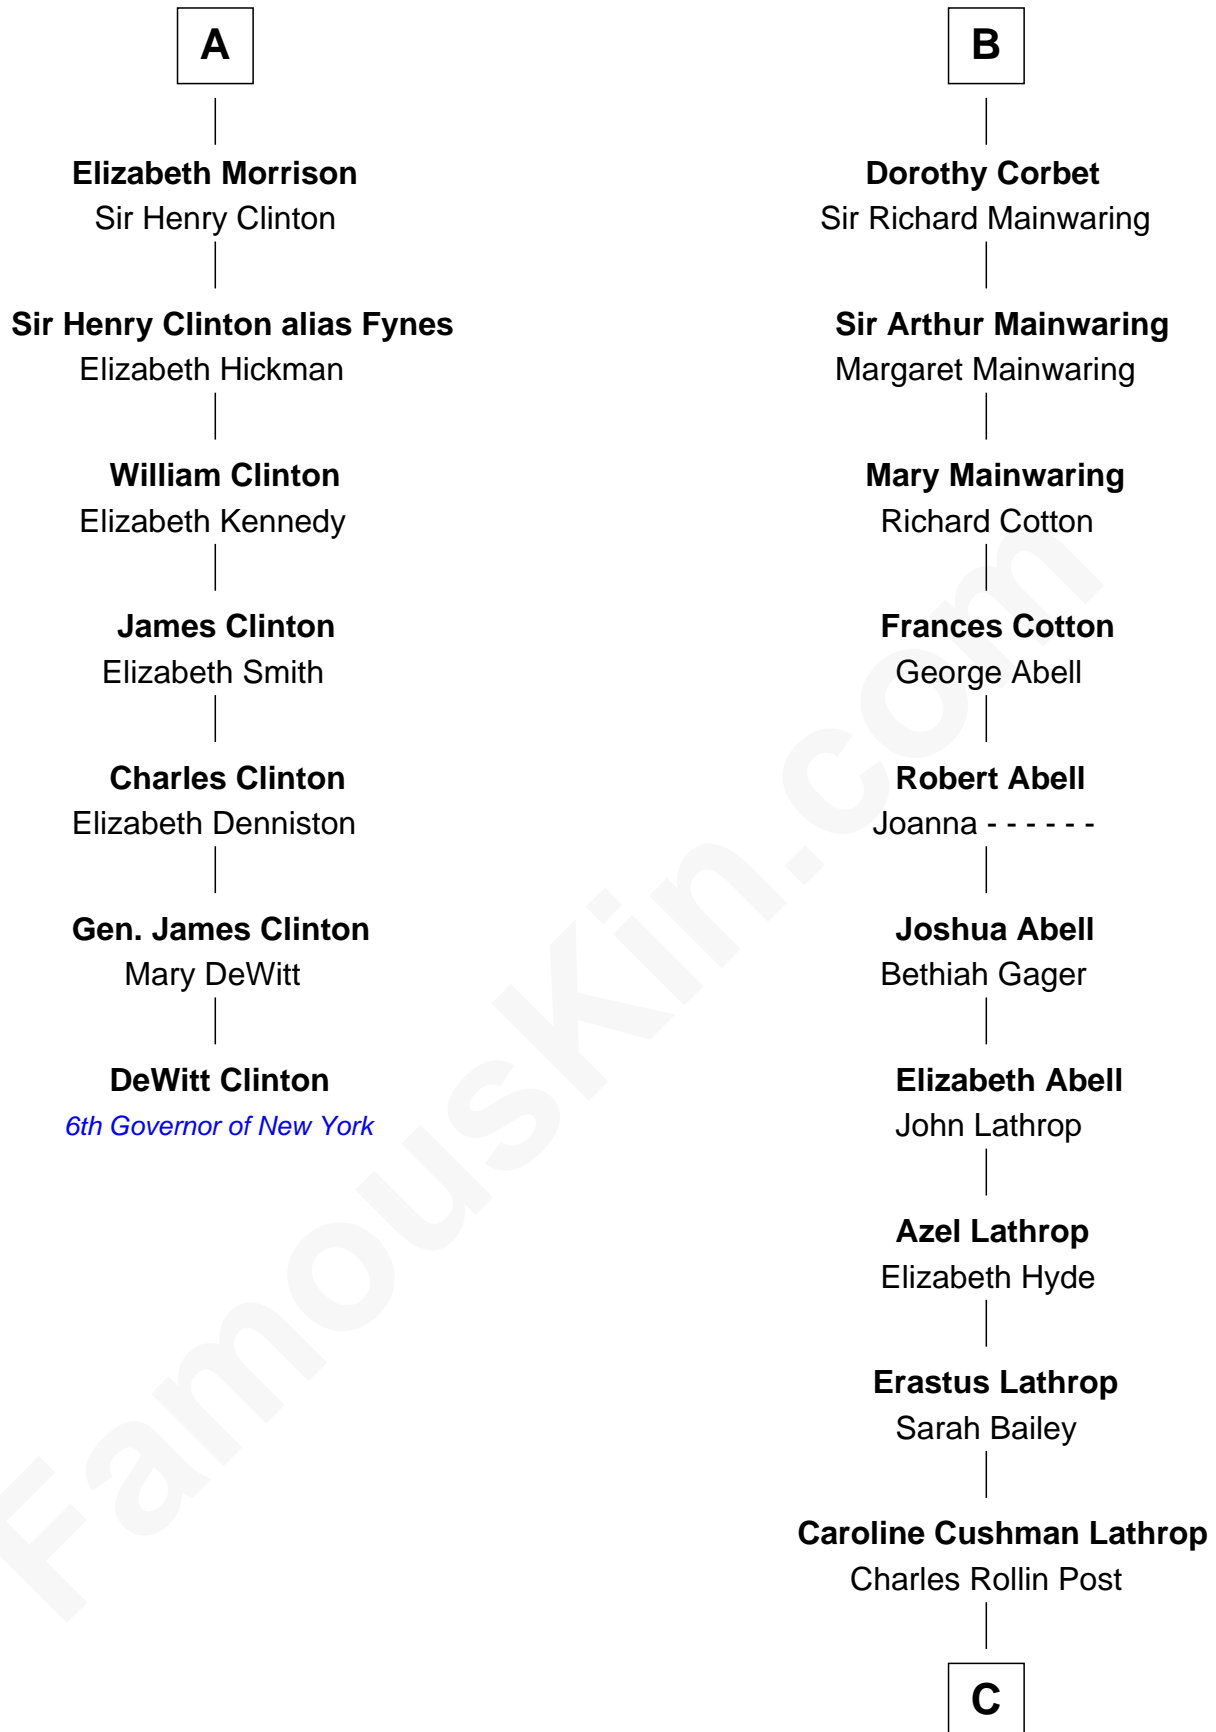

FamousKin.com Relationship Chart of

DeWitt Clinton

6th Governor of New York

13th cousin 5 times removed of

Marjorie Post

Founder of General Foods

C

Charles William Post
Elle Letitia Merriweather

Marjorie Post
Founder of General Foods

FamousKin.com