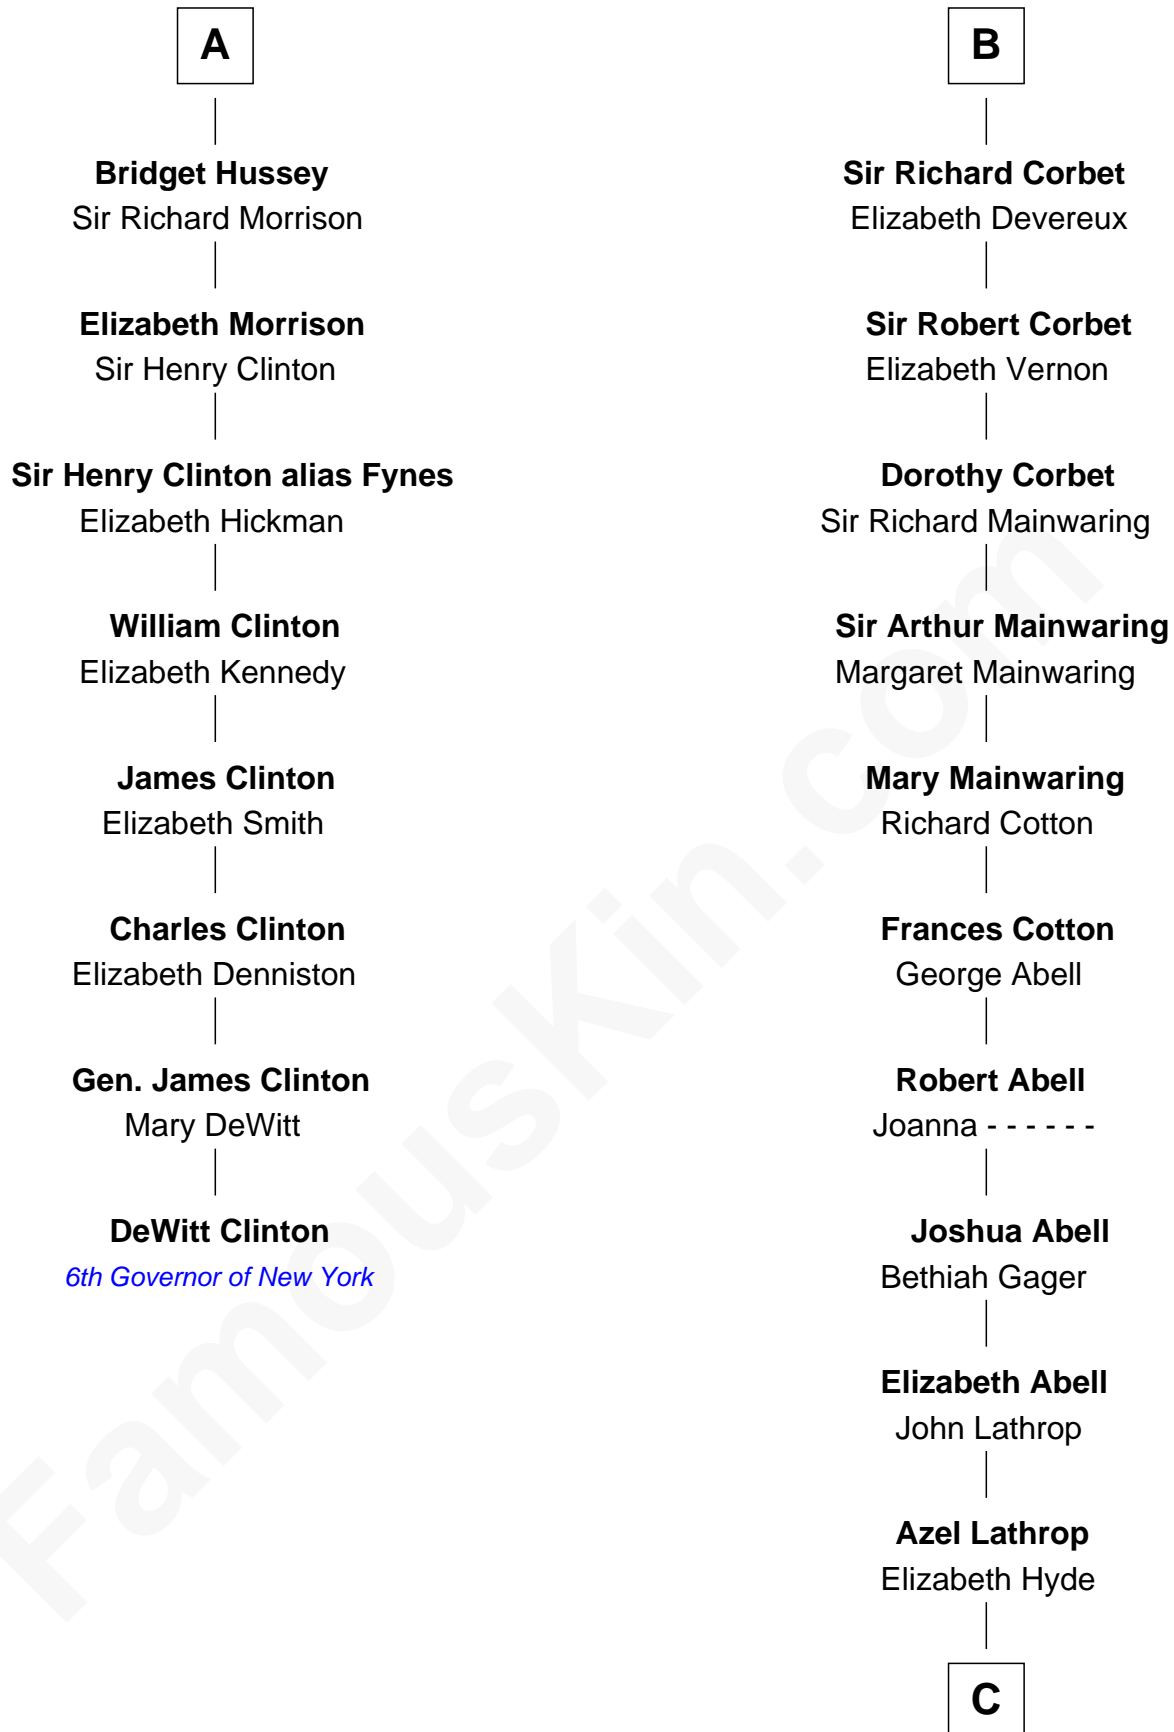

FamousKin.com Relationship Chart of

DeWitt Clinton

6th Governor of New York

14th cousin 6 times removed of

Marjorie Post

Founder of General Foods

C

Erastus Lathrop

Sarah Bailey

Caroline Cushman Lathrop

Charles Rollin Post

Charles William Post

Elle Letitia Merriweather

Marjorie Post

Founder of General Foods

FamousKin.com