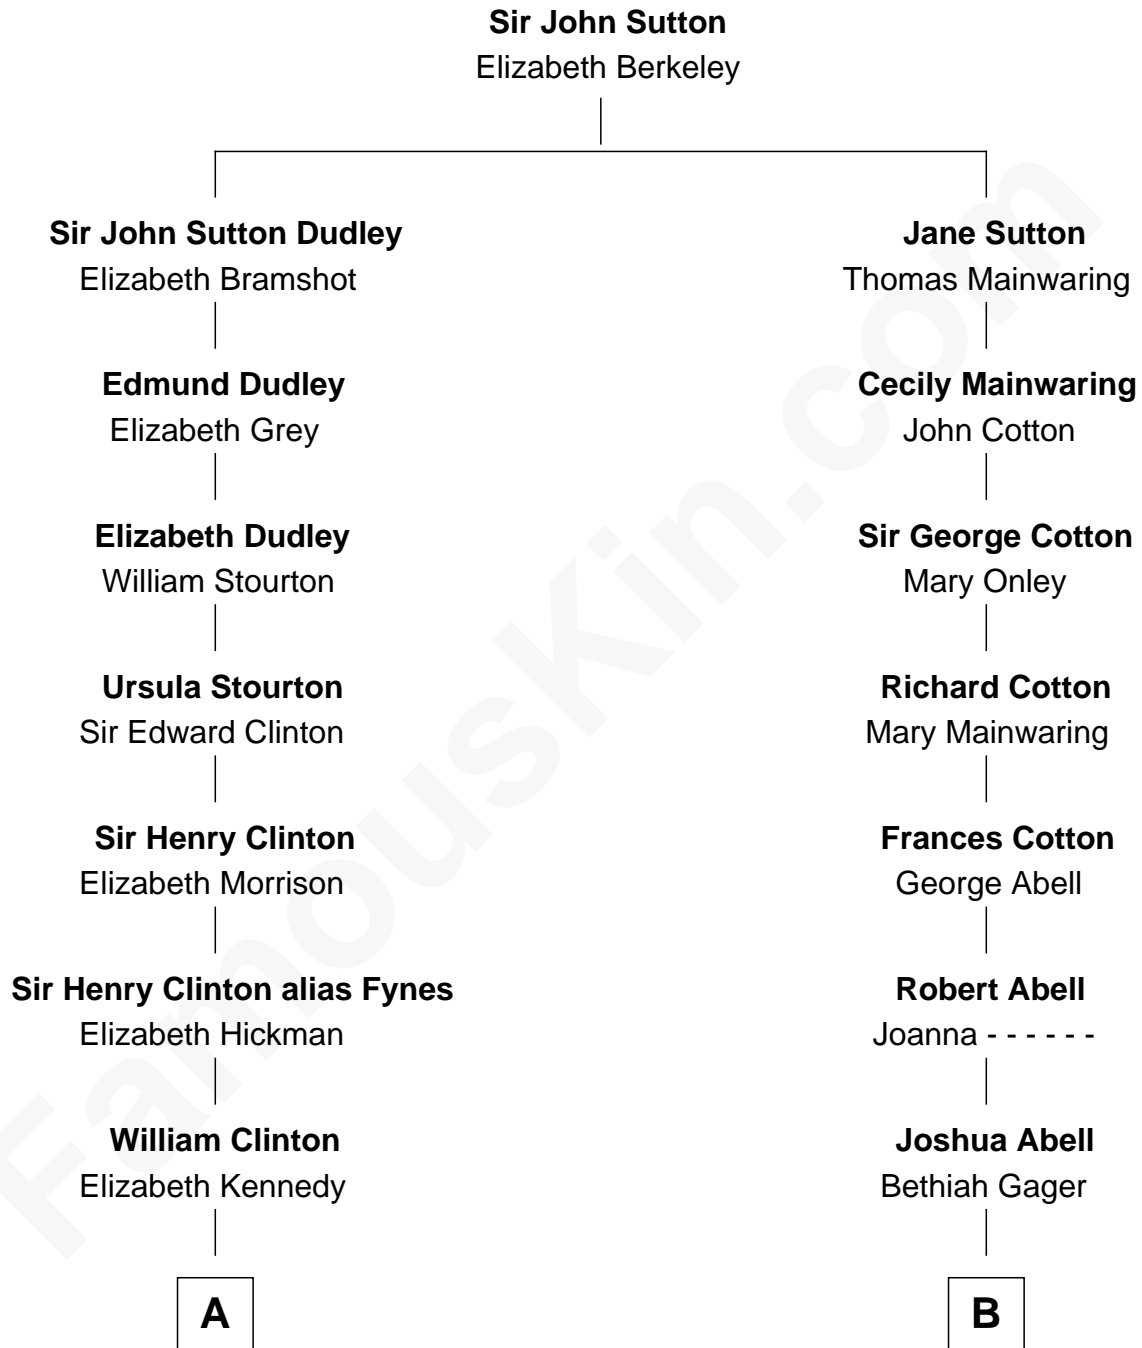

FamousKin.com Relationship Chart of

DeWitt Clinton

6th Governor of New York

10th cousin 1 time removed of

C. W. Post

Founder of Post Cereals

A

James Clinton
Elizabeth Smith

Charles Clinton
Elizabeth Denniston

Gen. James Clinton
Mary DeWitt

DeWitt Clinton
6th Governor of New York

B

Elizabeth Abell
John Lathrop

Azel Lathrop
Elizabeth Hyde

Erastus Lathrop
Sarah Bailey

Caroline Cushman Lathrop
Charles Rollin Post