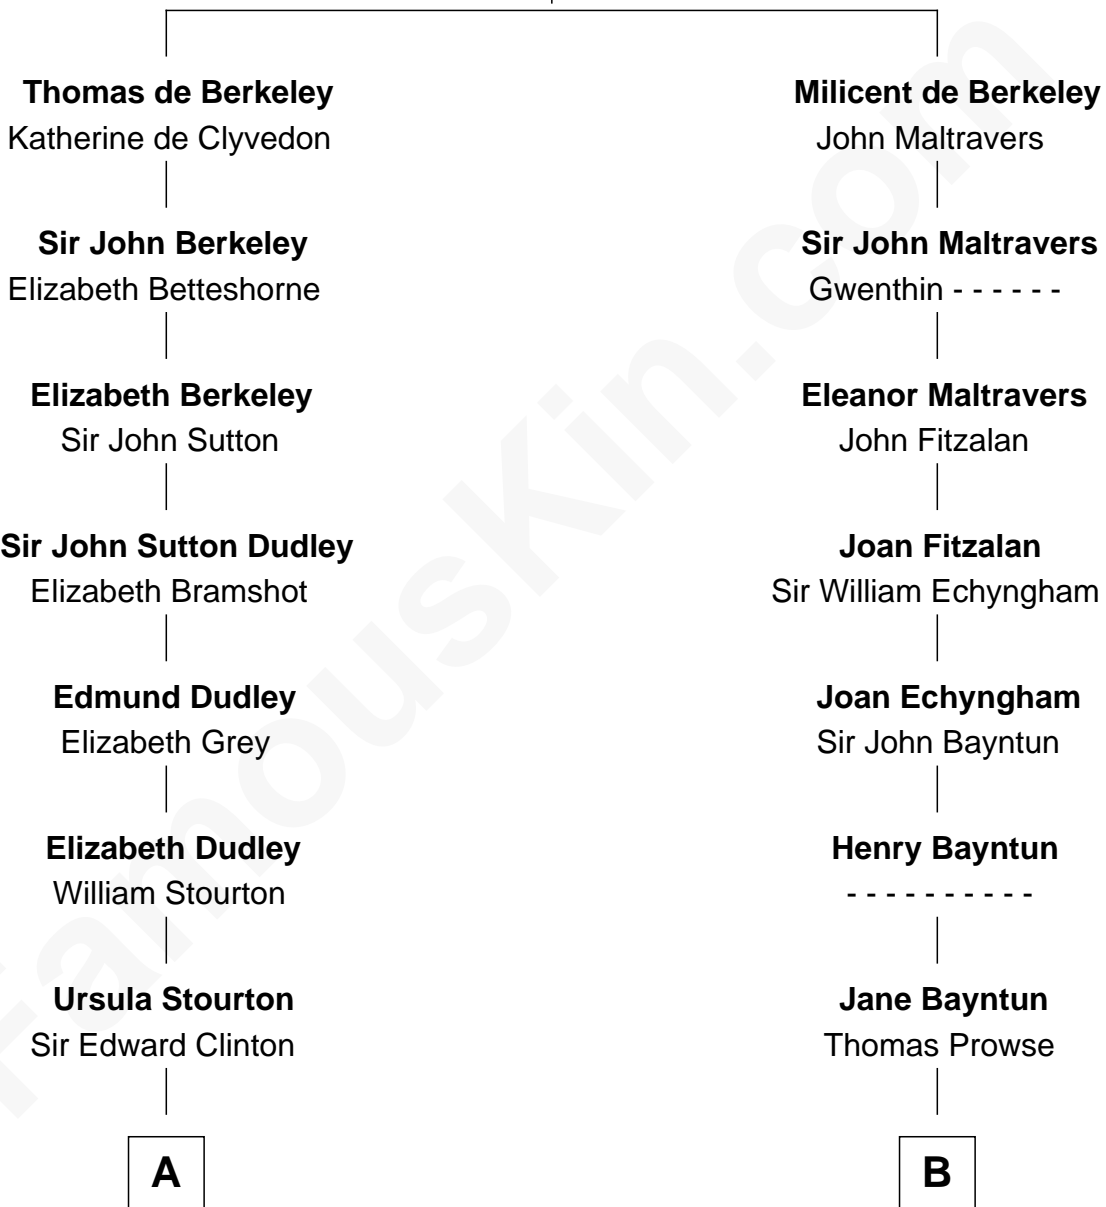

FamousKin.com Relationship Chart of

DeWitt Clinton

6th Governor of New York

13th cousin 7 times removed of

Pete Seeger

American Folk Singer

Sir Maurice de Berkeley

Eve la Zouche

C

—
Elsie Thwing Simmons

Albert Adams

—
Elsie Simmons Adams

Charles Louis Seeger

—
Charles Louis Seeger

Constance de Clyver Edson

—
Pete Seeger