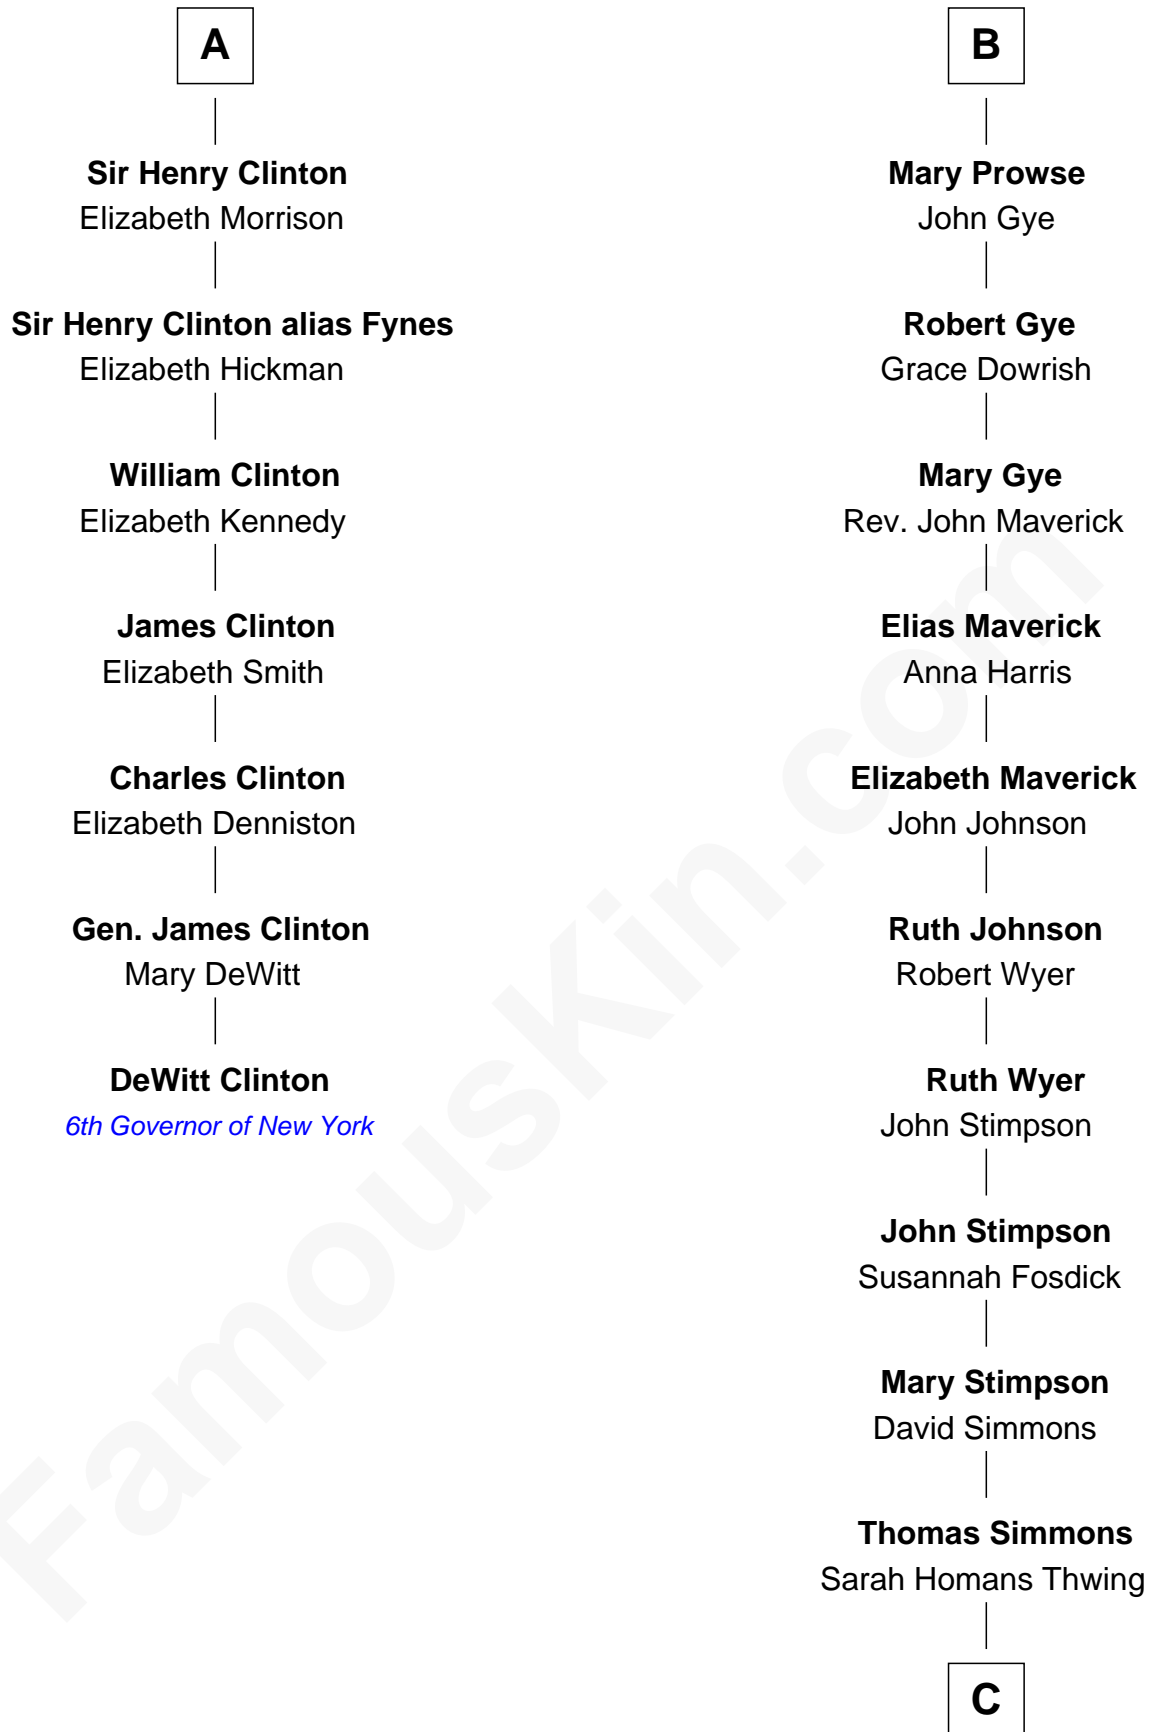

FamousKin.com Relationship Chart of

DeWitt Clinton

6th Governor of New York

13th cousin 7 times removed of

Pete Seeger

American Folk Singer

Sir Maurice de Berkeley

Eve la Zouche

C

—
Elsie Thwing Simmons

Albert Adams

—
Elsie Simmons Adams

Charles Louis Seeger

—
Charles Louis Seeger

Constance de Clyver Edson

—
Pete Seeger

American Folk Singer

FamousKin.com