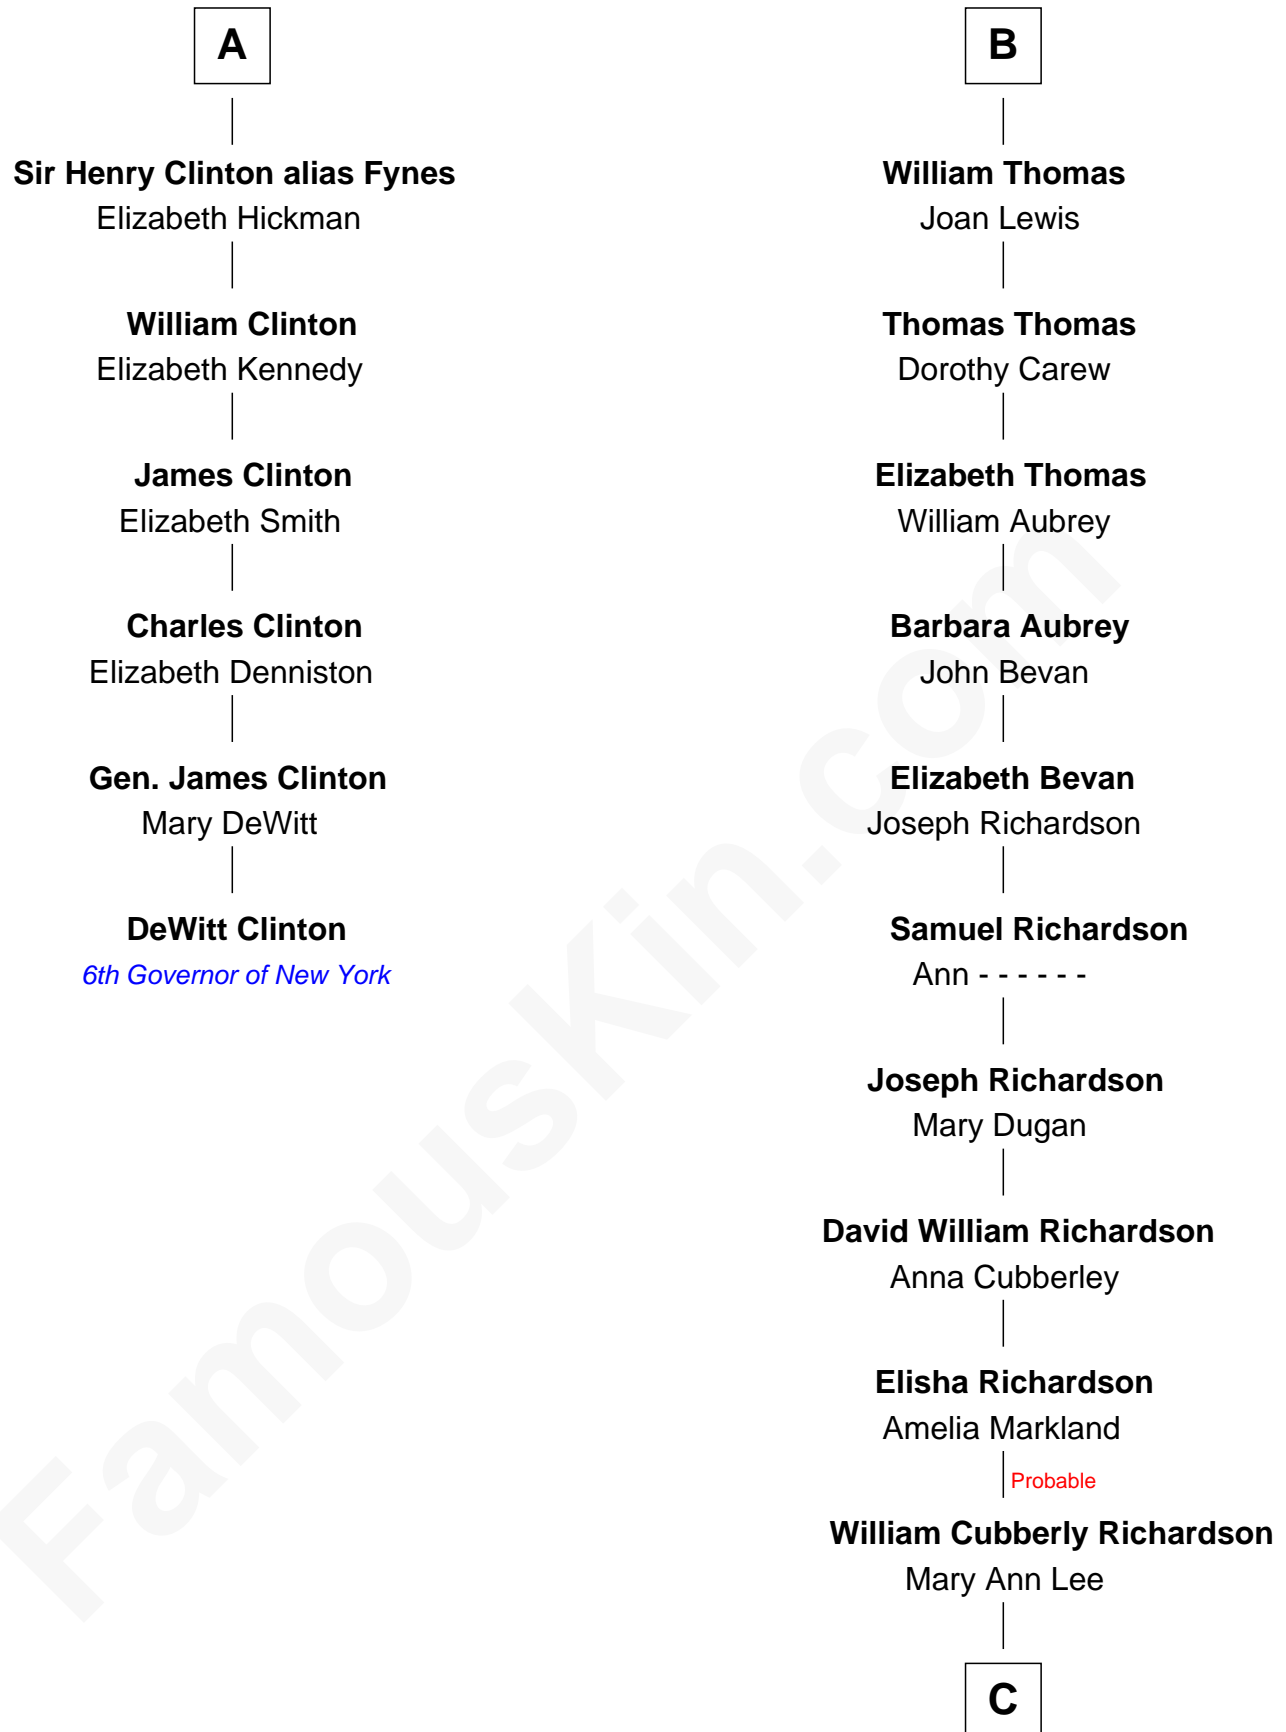

FamousKin.com Relationship Chart of

DeWitt Clinton

6th Governor of New York

12th cousin 8 times removed of

Sally Ride

1st American Woman in Space

Katherine Roet

John of Gaunt

C

Charles Everroad Richardson

Blanche Gibson

Jennie Mae Richardson

Thomas Vernam Ride

Dale Burdell Ride

Carol Joyce Anderson

Sally Ride

1st American Woman in Space

FamousKin.com