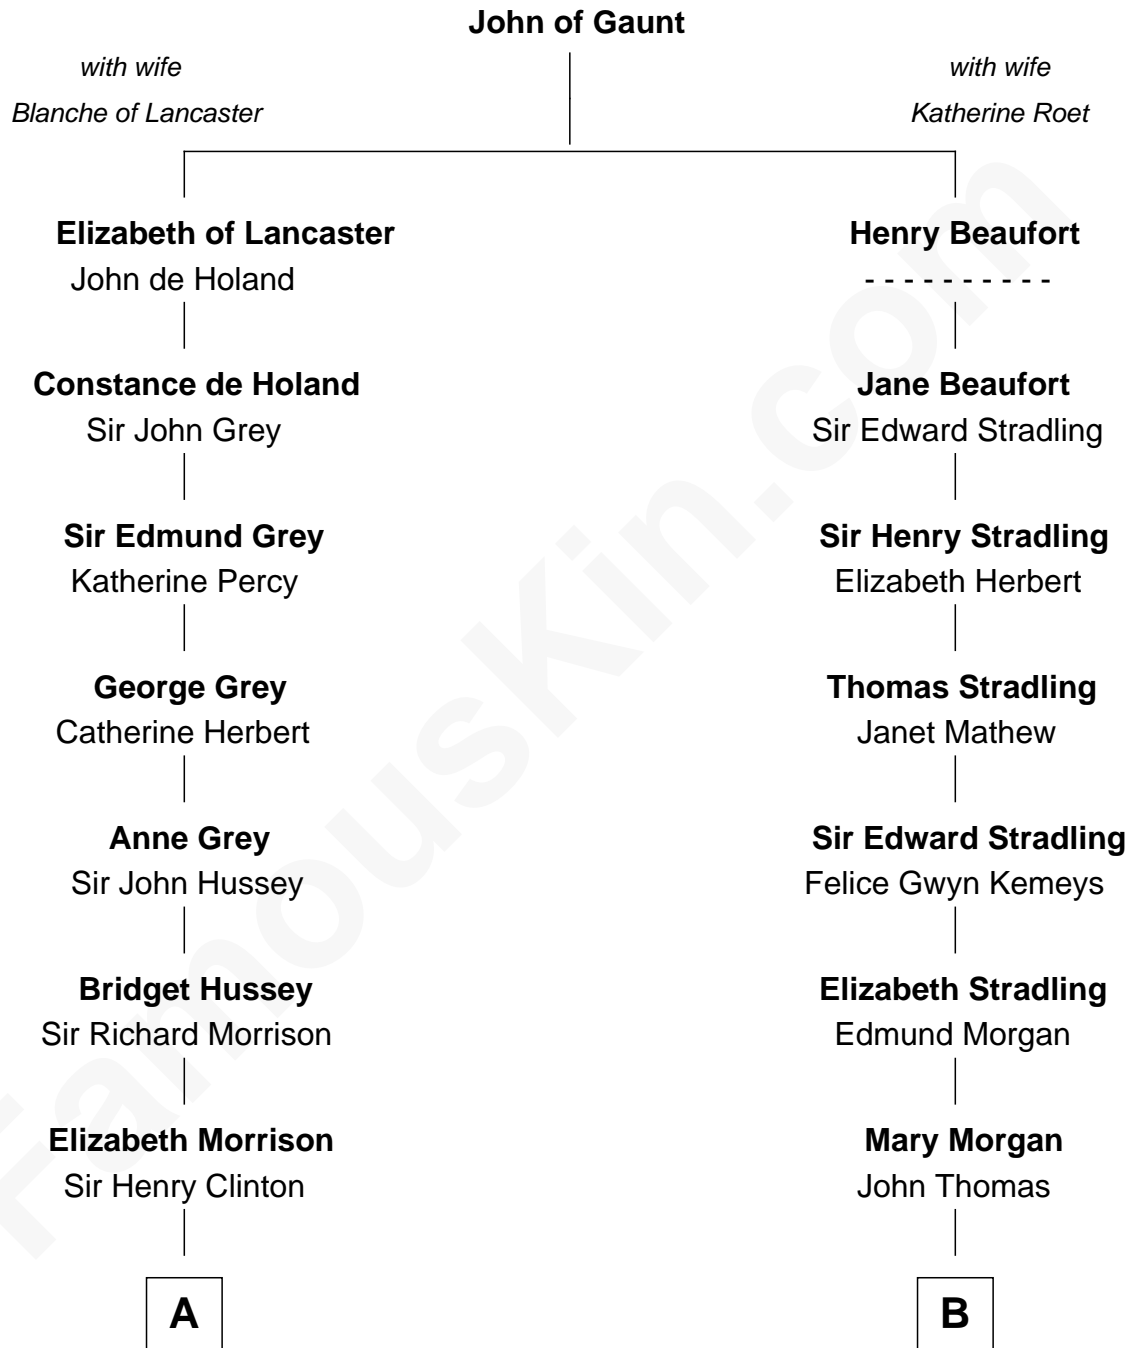

FamousKin.com Relationship Chart of

DeWitt Clinton

6th Governor of New York

12th cousin 8 times removed of

Sally Ride

1st American Woman in Space

C

Charles Everroad Richardson

Blanche Gibson

Jennie Mae Richardson

Thomas Vernam Ride

Dale Burdell Ride

Carol Joyce Anderson

Sally Ride

1st American Woman in Space

FamousKin.com