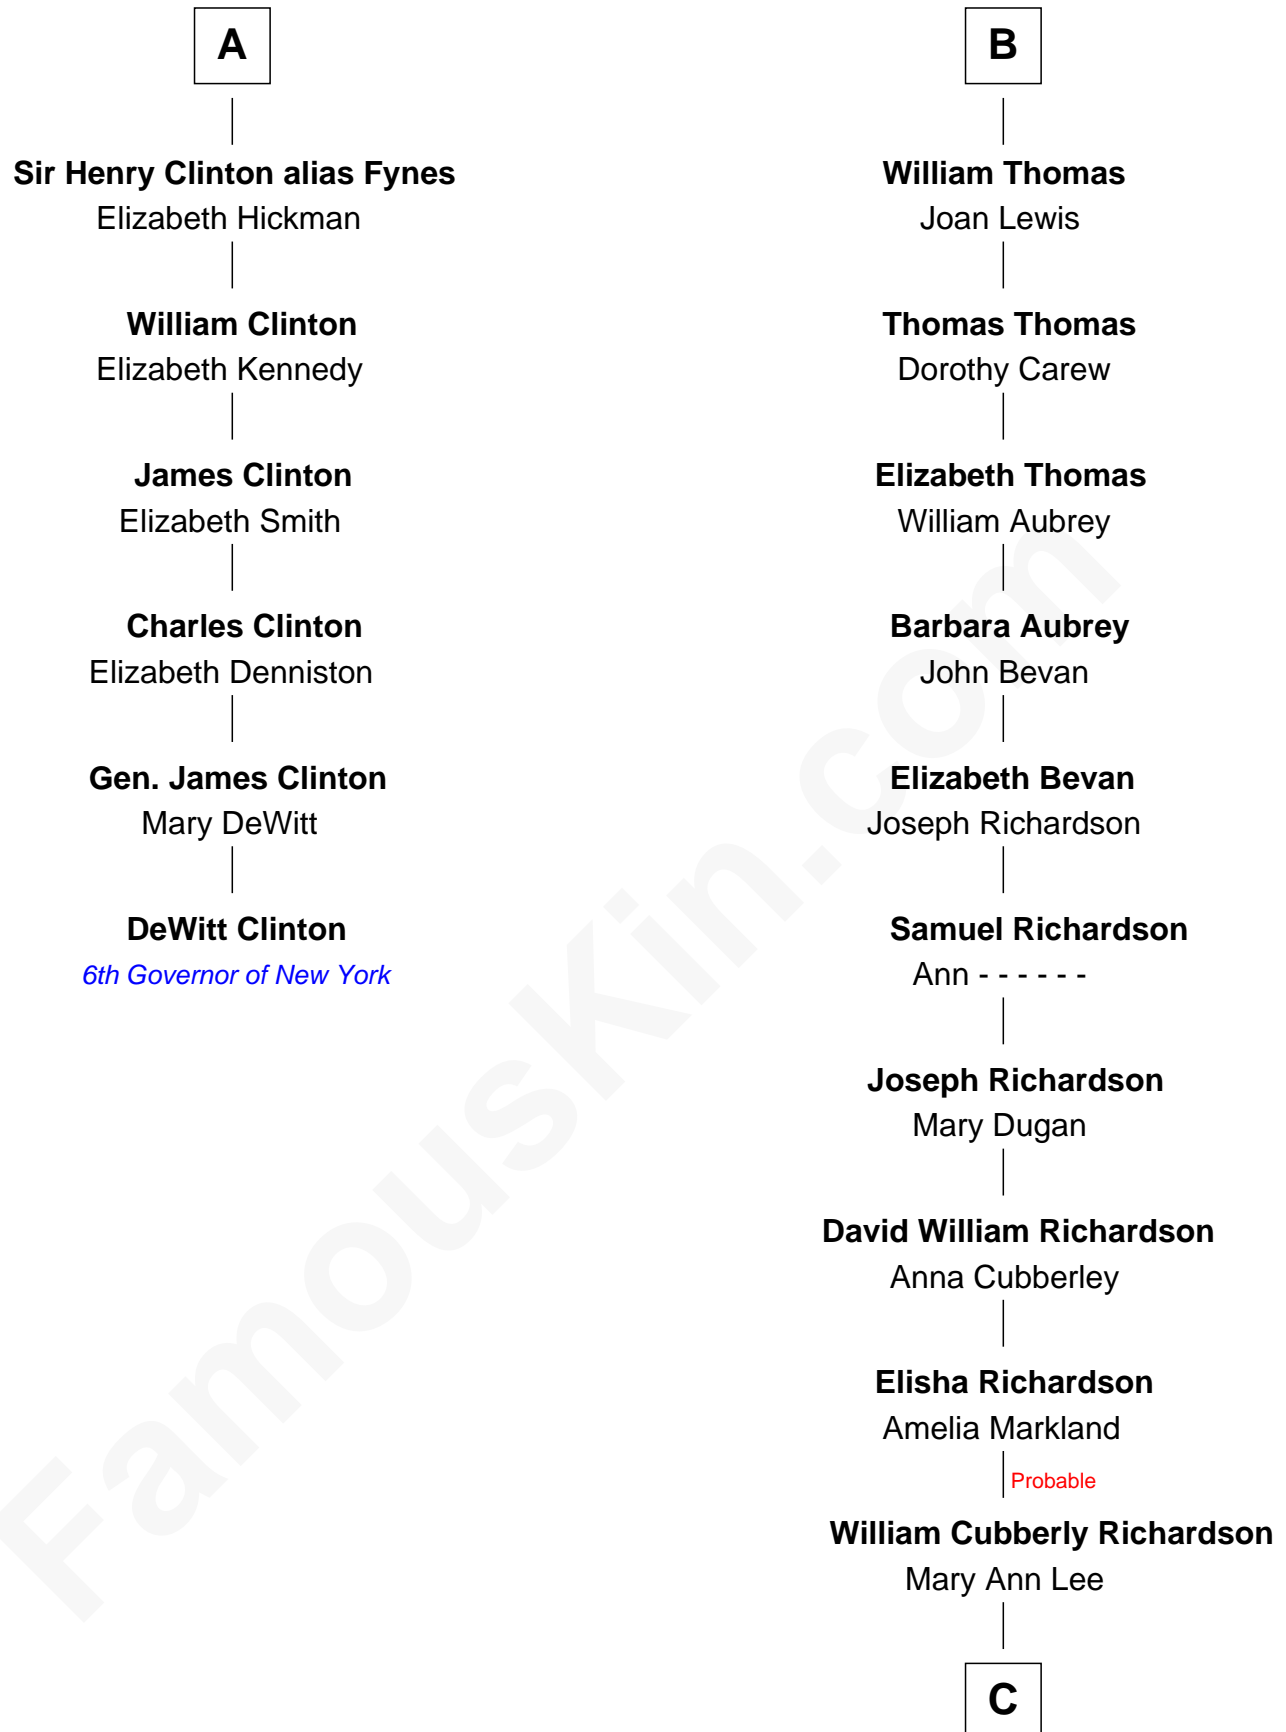

FamousKin.com Relationship Chart of

DeWitt Clinton

6th Governor of New York

12th cousin 8 times removed of

Sally Ride

1st American Woman in Space

C

Charles Everroad Richardson

Blanche Gibson

Jennie Mae Richardson

Thomas Vernam Ride

Dale Burdell Ride

Carol Joyce Anderson

Sally Ride

1st American Woman in Space

FamousKin.com