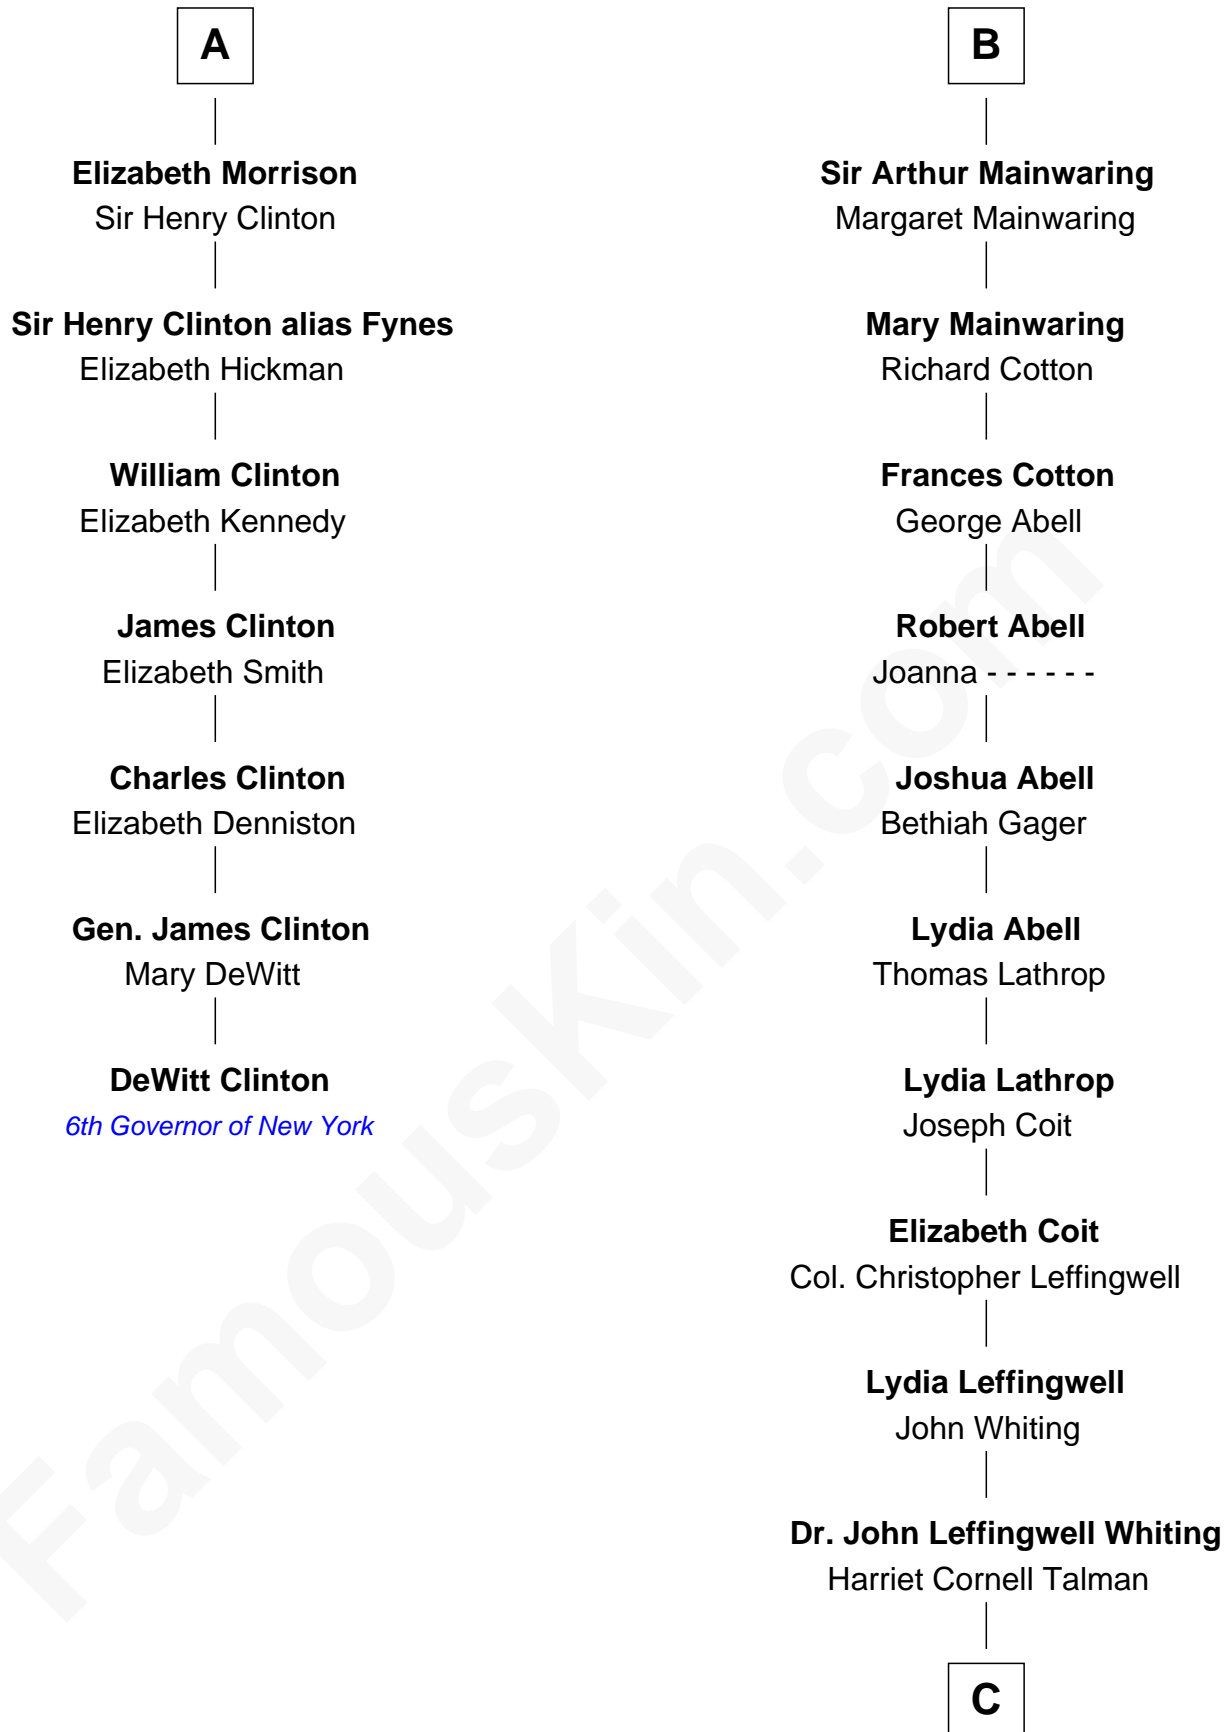

FamousKin.com Relationship Chart of

DeWitt Clinton

6th Governor of New York

13th cousin 8 times removed of

Adlai Stevenson III

U.S. Senator from Illinois

Sir William de Ros
Margery de Badlesmere

Thomas de Ros
Beatrice de Stafford

Margaret de Ros
Sir Reynold Grey

Sir John Grey
Constance de Holand

Sir Edmund Grey
Katherine Percy

George Grey
Catherine Herbert

Anne Grey
Sir John Hussey

Bridget Hussey
Sir Richard Morrison

A

Maud de Roos
John de Welles

Anne de Welles
James Butler

James Butler
Joan Beauchamp

Elizabeth Butler
John Talbot

Ann Talbot
Sir Henry Vernon

Elizabeth Vernon
Sir Robert Corbet

Dorothy Corbet
Sir Richard Mainwaring

B

C

|
John Talman Whiting

Mary Sophia Hill

|
Mary DeGama Whiting

William Borden

|
John Borden

Ellen Wallace Waller

|
Ellen Borden

Adlai Ewing Stevenson