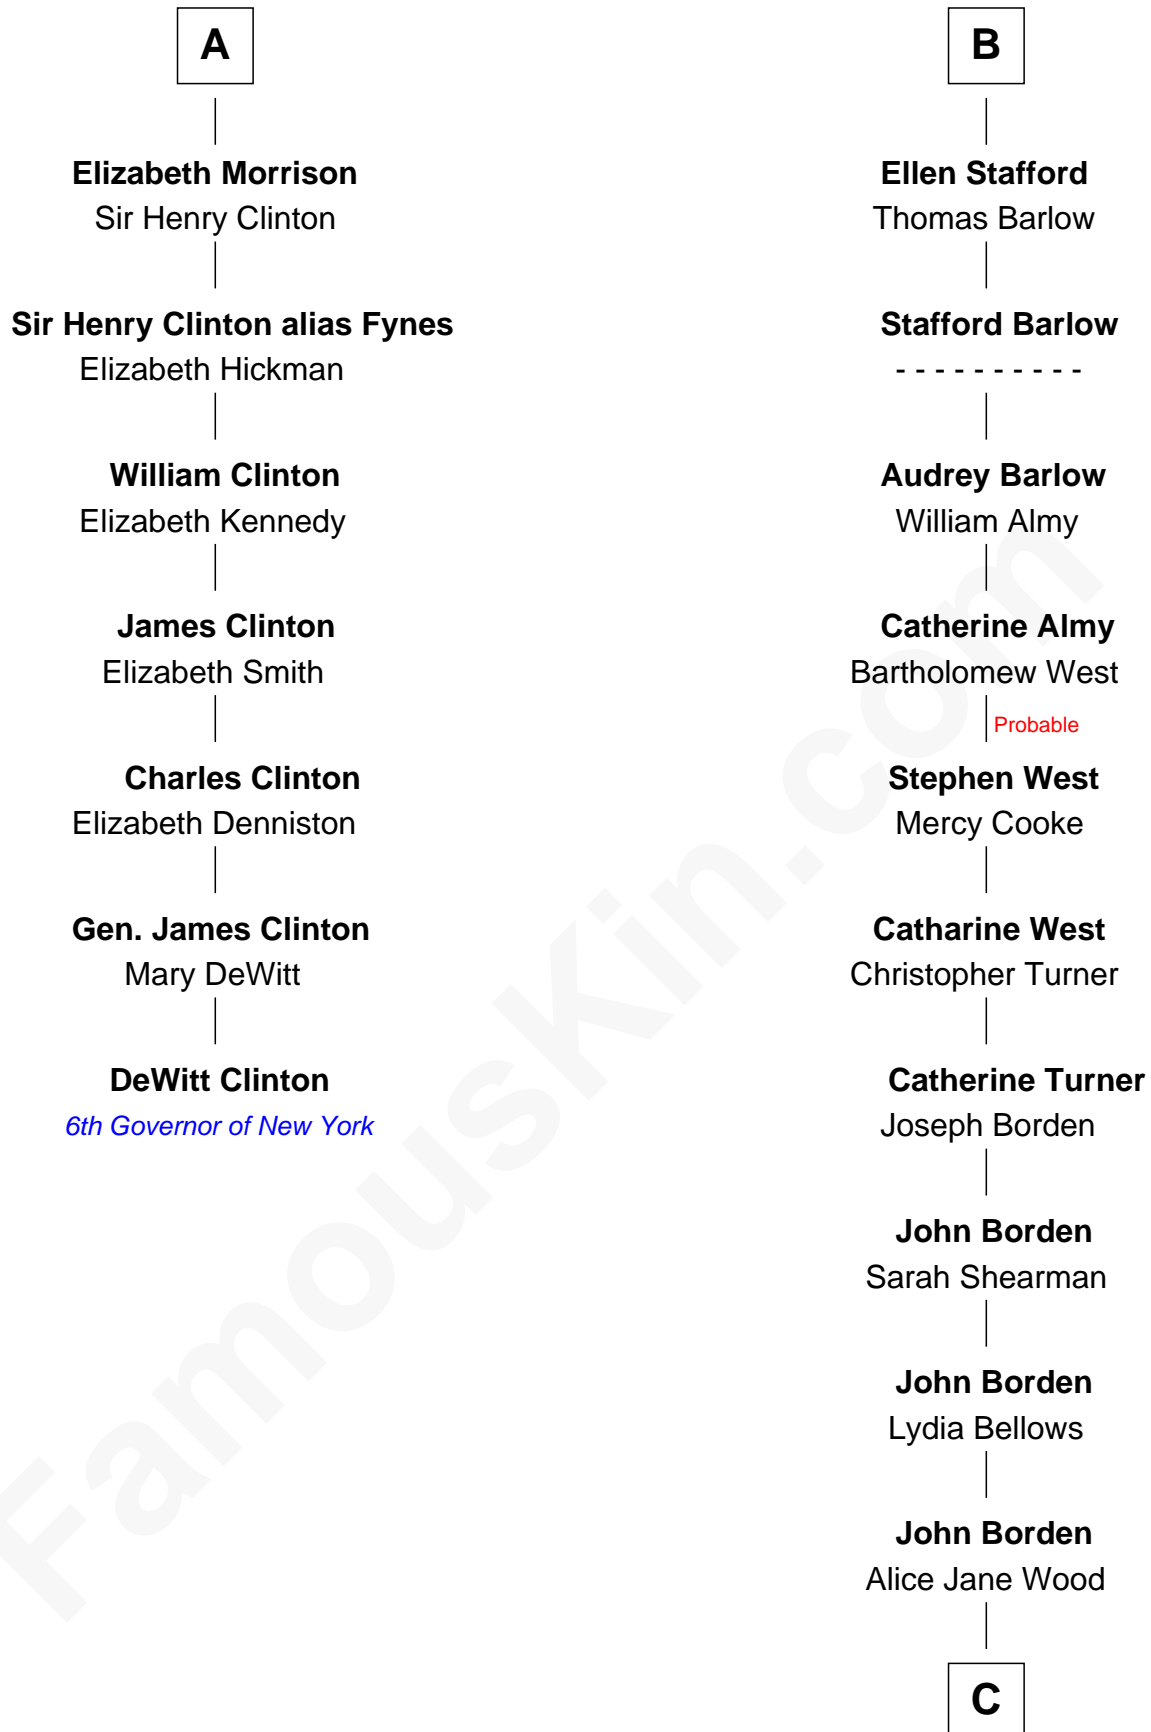

FamousKin.com Relationship Chart of

DeWitt Clinton

6th Governor of New York

13th cousin 7 times removed of

Adlai Stevenson III

U.S. Senator from Illinois

Ralph de Stafford

*with wife
Margaret de Audley*

Eleanor Aylesbury

George Grey

Catherine Herbert

Humphrey Stafford

Katherine Fray

Anne Grey

Sir John Hussey

Sir Humphrey Stafford

Margaret Fogge

Bridget Hussey

Sir Richard Morrison

Sir Humphrey Stafford

Margaret Tame

A

B

C

William Borden
Mary DeGama Whiting

John Borden
Ellen Wallace Waller

Ellen Borden
Adlai Ewing Stevenson

Adlai Stevenson III
U.S. Senator from Illinois

FamousKin.com