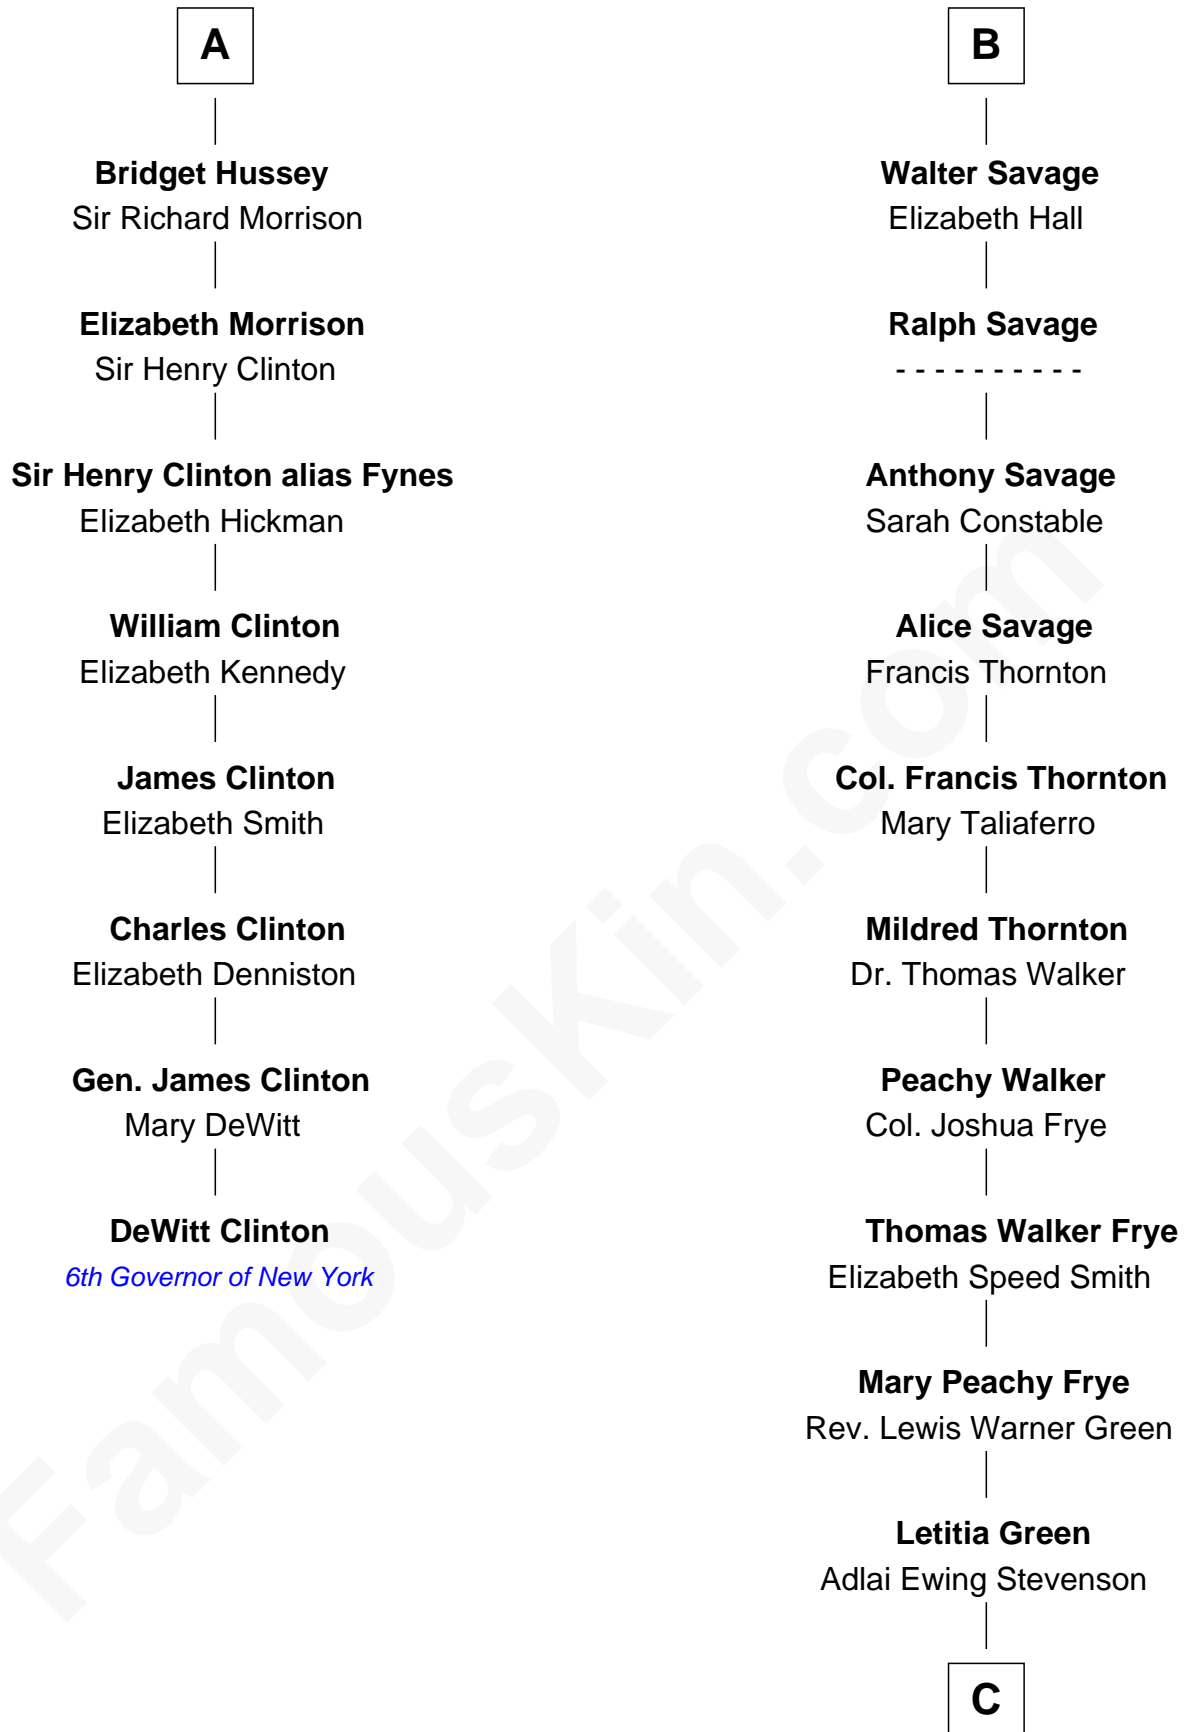

# FamousKin.com Relationship Chart of

**DeWitt Clinton**

*6th Governor of New York*

14th cousin 5 times removed of

**Adlai Stevenson III**

*U.S. Senator from Illinois*

**Elizabeth de Badlesmere**

*with husband*  
Sir Edmund Mortimer

*with husband*  
Sir William de Bohun

**Sir Roger de Mortimer**  
Philippa de Montagu

**Elizabeth de Bohun**  
Sir Richard Fitzalan

**Edmund Mortimer**  
Philippa Plantagenet

**Elizabeth Fitzalan**  
Sir Robert Goushill

**Elizabeth Mortimer**  
Sir Henry Percy

**Joan Goushill**  
Sir Thomas Stanley

**Sir Henry Percy**  
Eleanor Neville

**Katherine Stanley**  
Sir John Savage

**Katherine Percy**  
Sir Edmund Grey

**Sir Christopher Savage**  
Anne Stanley

**George Grey**  
Catherine Herbert

**Sir Christopher Savage**  
Anne Lygon

**Anne Grey**  
Sir John Hussey

**Francis Savage**  
Anne Sheldon

**A**

**B**

**C**

—  
**Lewis Green Stevenson**