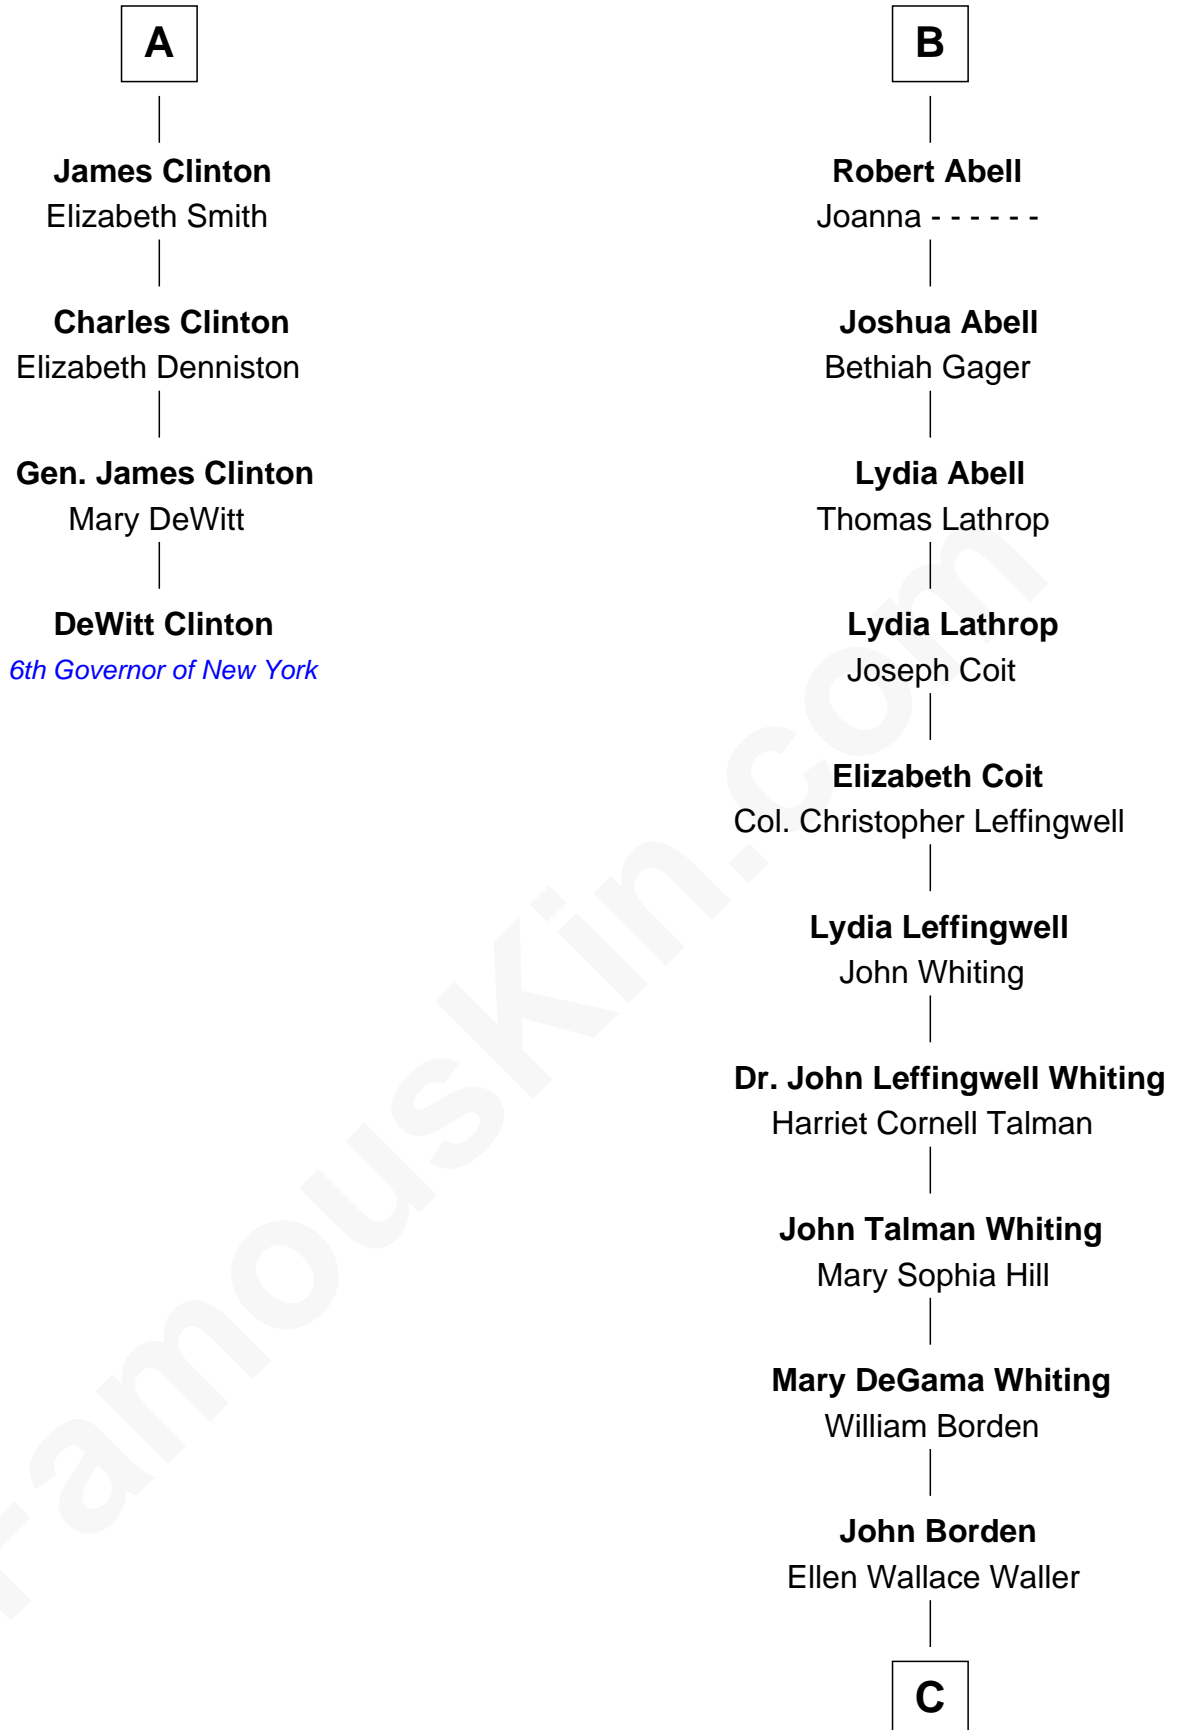

# FamousKin.com Relationship Chart of

**DeWitt Clinton**

*6th Governor of New York*

10th cousin 8 times removed of

**Adlai Stevenson III**

*U.S. Senator from Illinois*

**Sir Walter Devereux**

Elizabeth Merbery

**Anne Devereux**

William Herbert

**Catherine Herbert**

George Grey

**Anne Grey**

Sir John Hussey

**Bridget Hussey**

Sir Richard Morrison

Margaret Mainwaring

**Mary Mainwaring**

Richard Cotton

**Frances Cotton**

George Abell

**B**

**C**

**Ellen Borden**