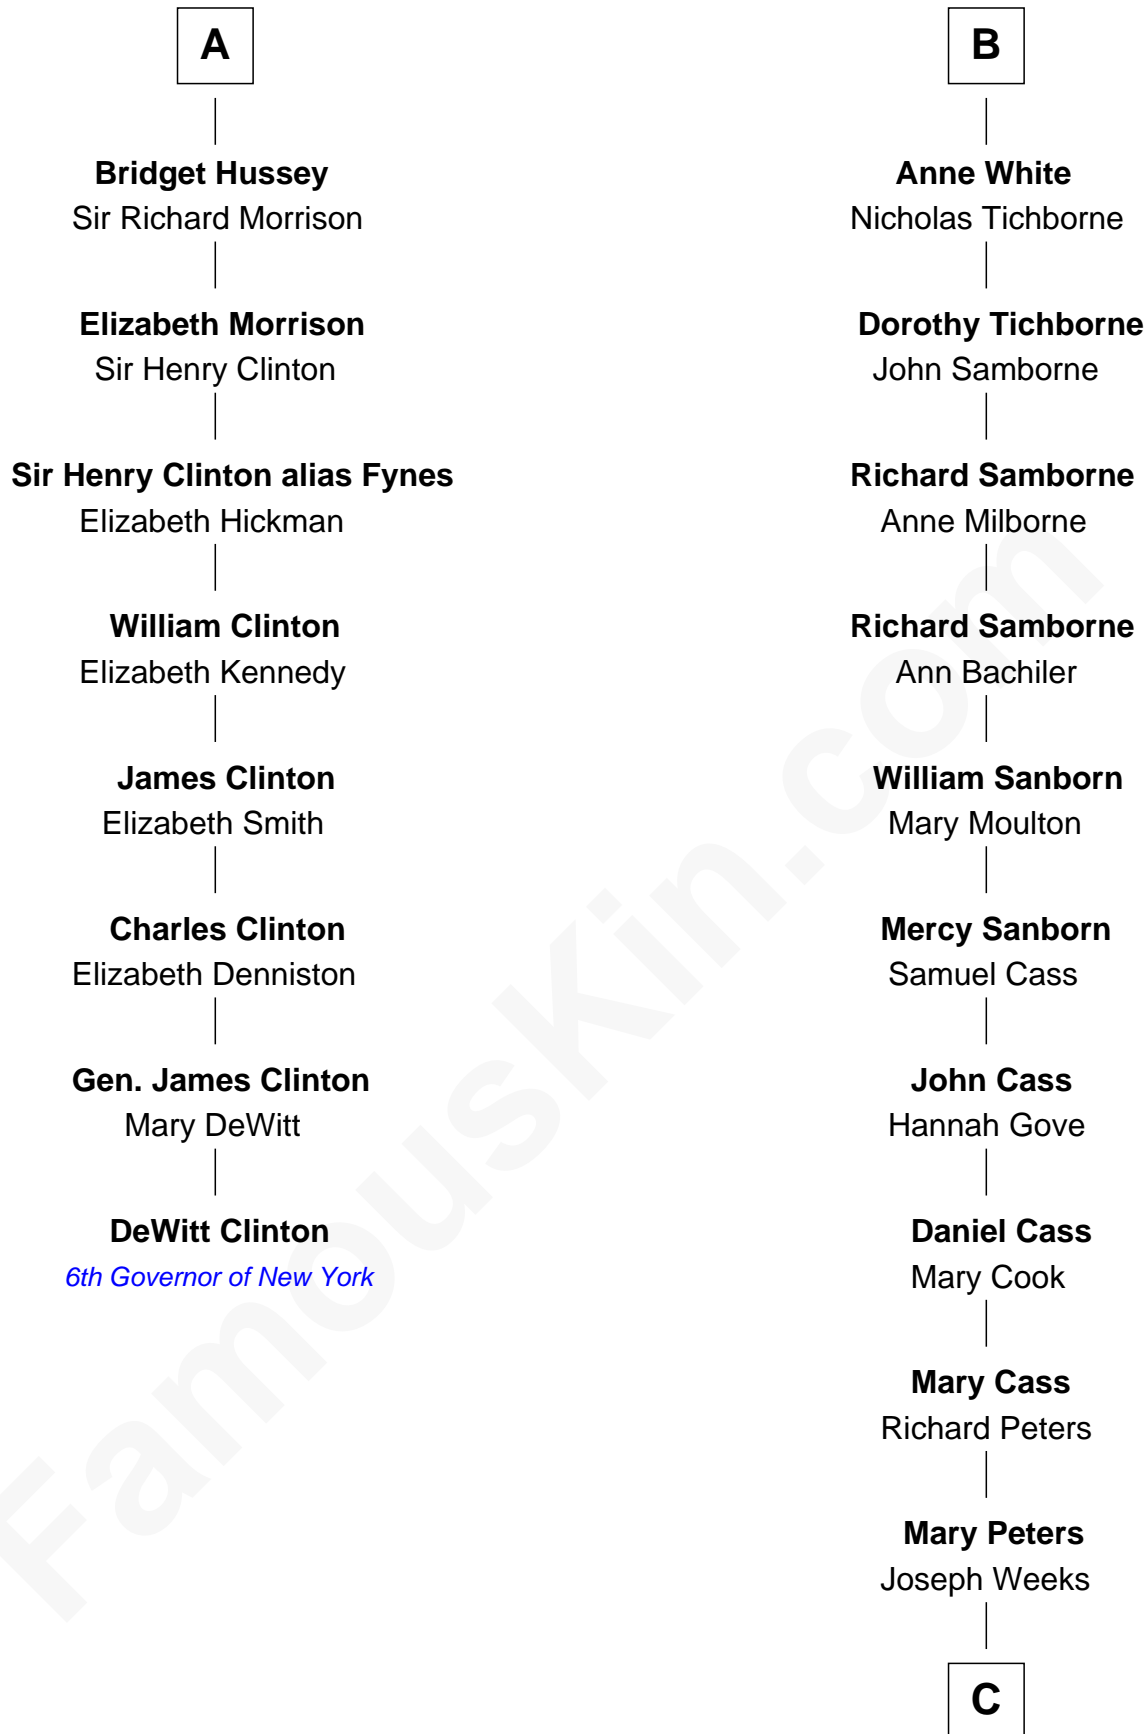

FamousKin.com Relationship Chart of

DeWitt Clinton

6th Governor of New York

14th cousin 7 times removed of

Charlie Munger

Vice-Chairman of Berkshire Hathaway

Henry Plantagenet

Maud de Chaworth

Sir Edmund Grey

Katherine Percy

George Grey

Catherine Herbert

Anne Grey

Sir John Hussey

A

Eleanor Plantagenet

Sir Robert Hungerford

Eleanor Hungerford

Sir John White

Robert White

Margaret Gainsford

B

C

Mahala Weeks

Ebenezer Wright Babcock

Ann Maria Babcock

Samuel Montague Case

Carrie A. Case

Thomas Charles Munger

Alfred Case Munger

Florence V. Russell

Charlie Munger