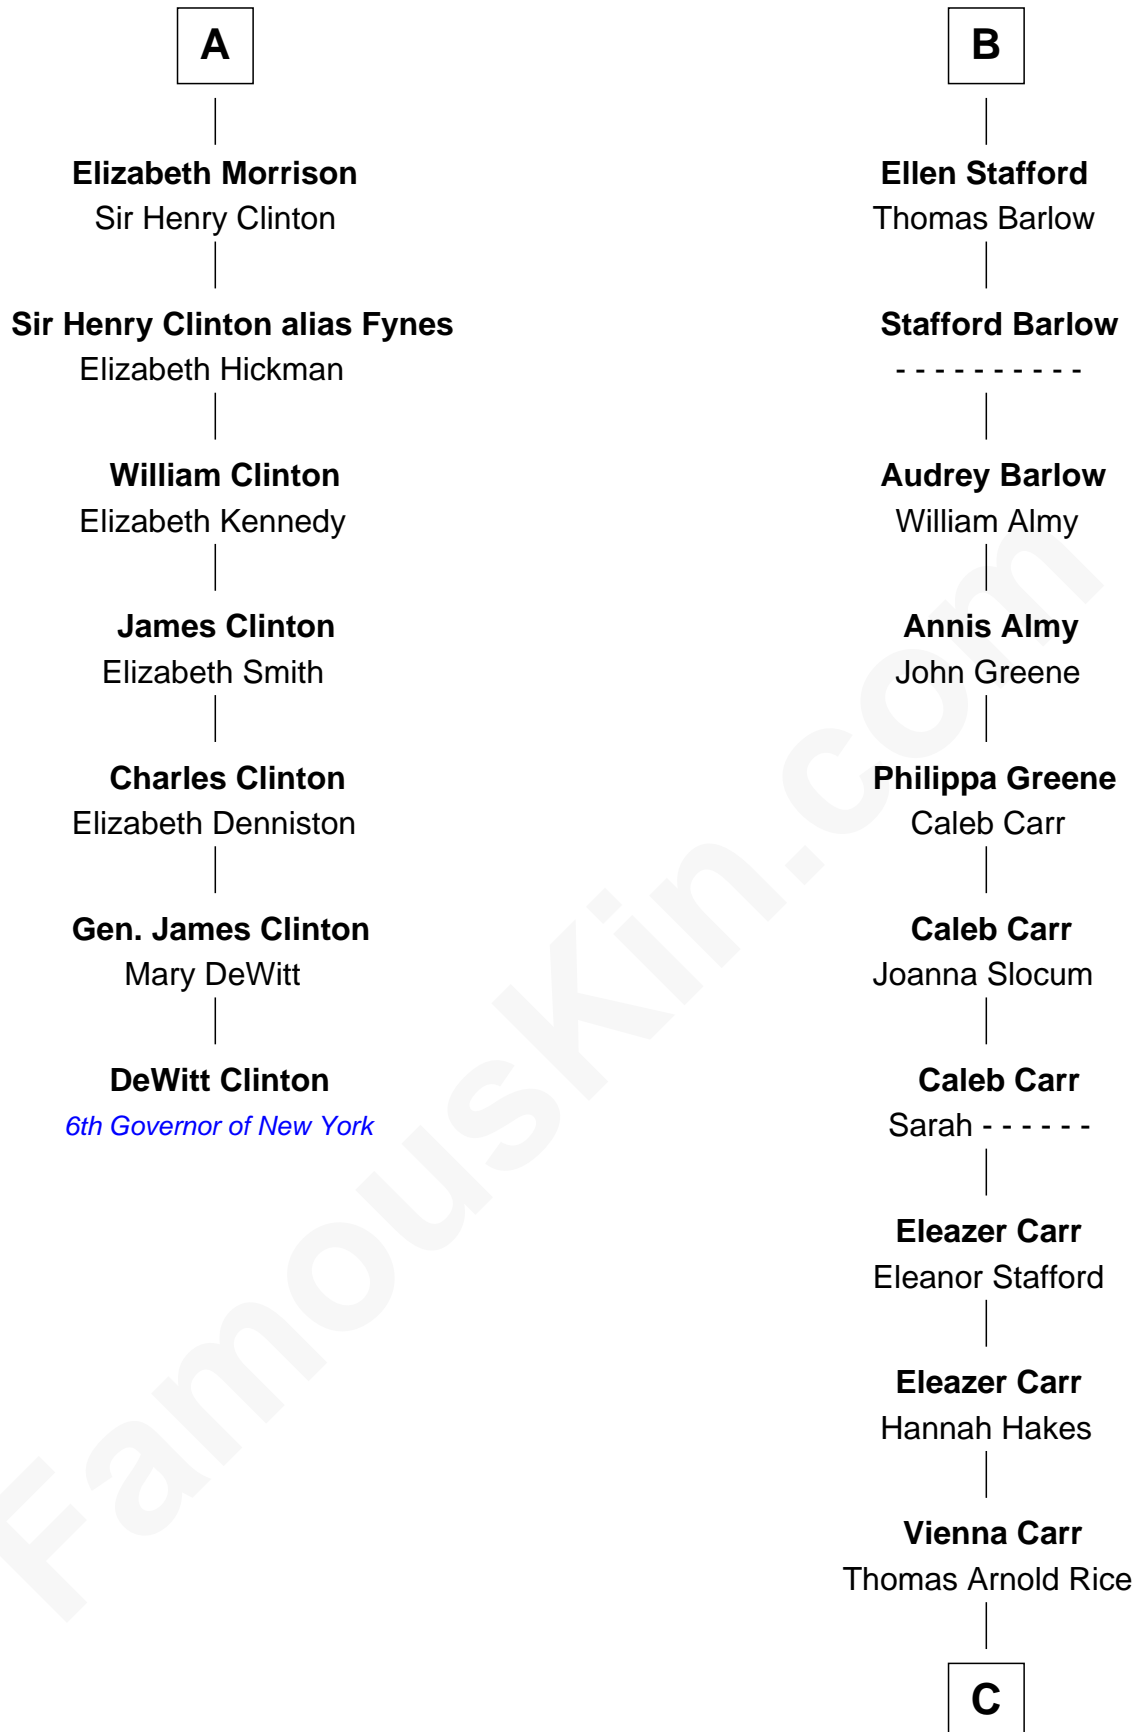

FamousKin.com Relationship Chart of

DeWitt Clinton

6th Governor of New York

13th cousin 7 times removed of

Charlie Munger

Vice-Chairman of Berkshire Hathaway

C

Caroline A. Rice
William H. Ingham

Helen Vienna Ingham
Charles W. Russell

Florence V. Russell
Alfred Case Munger

Charlie Munger
Vice-Chairman of Berkshire Hathaway