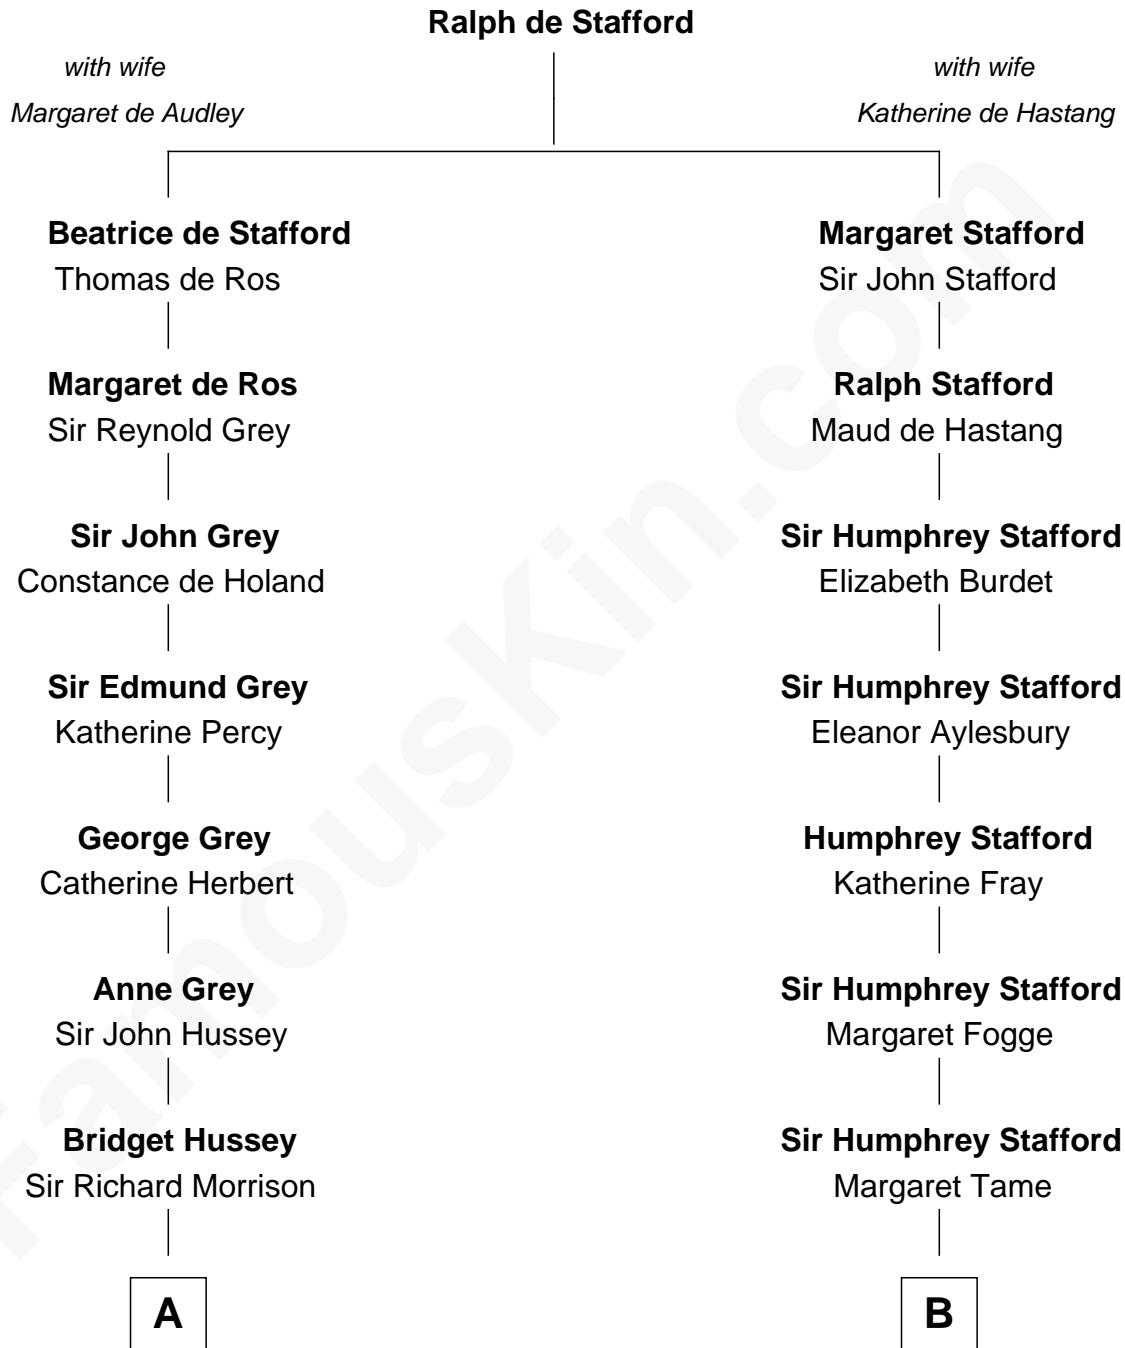

FamousKin.com Relationship Chart of

DeWitt Clinton

6th Governor of New York

13th cousin 7 times removed of

Charlie Munger

Vice-Chairman of Berkshire Hathaway

C

Caroline A. Rice
William H. Ingham

Helen Vienna Ingham
Charles W. Russell

Florence V. Russell
Alfred Case Munger

Charlie Munger
Vice-Chairman of Berkshire Hathaway