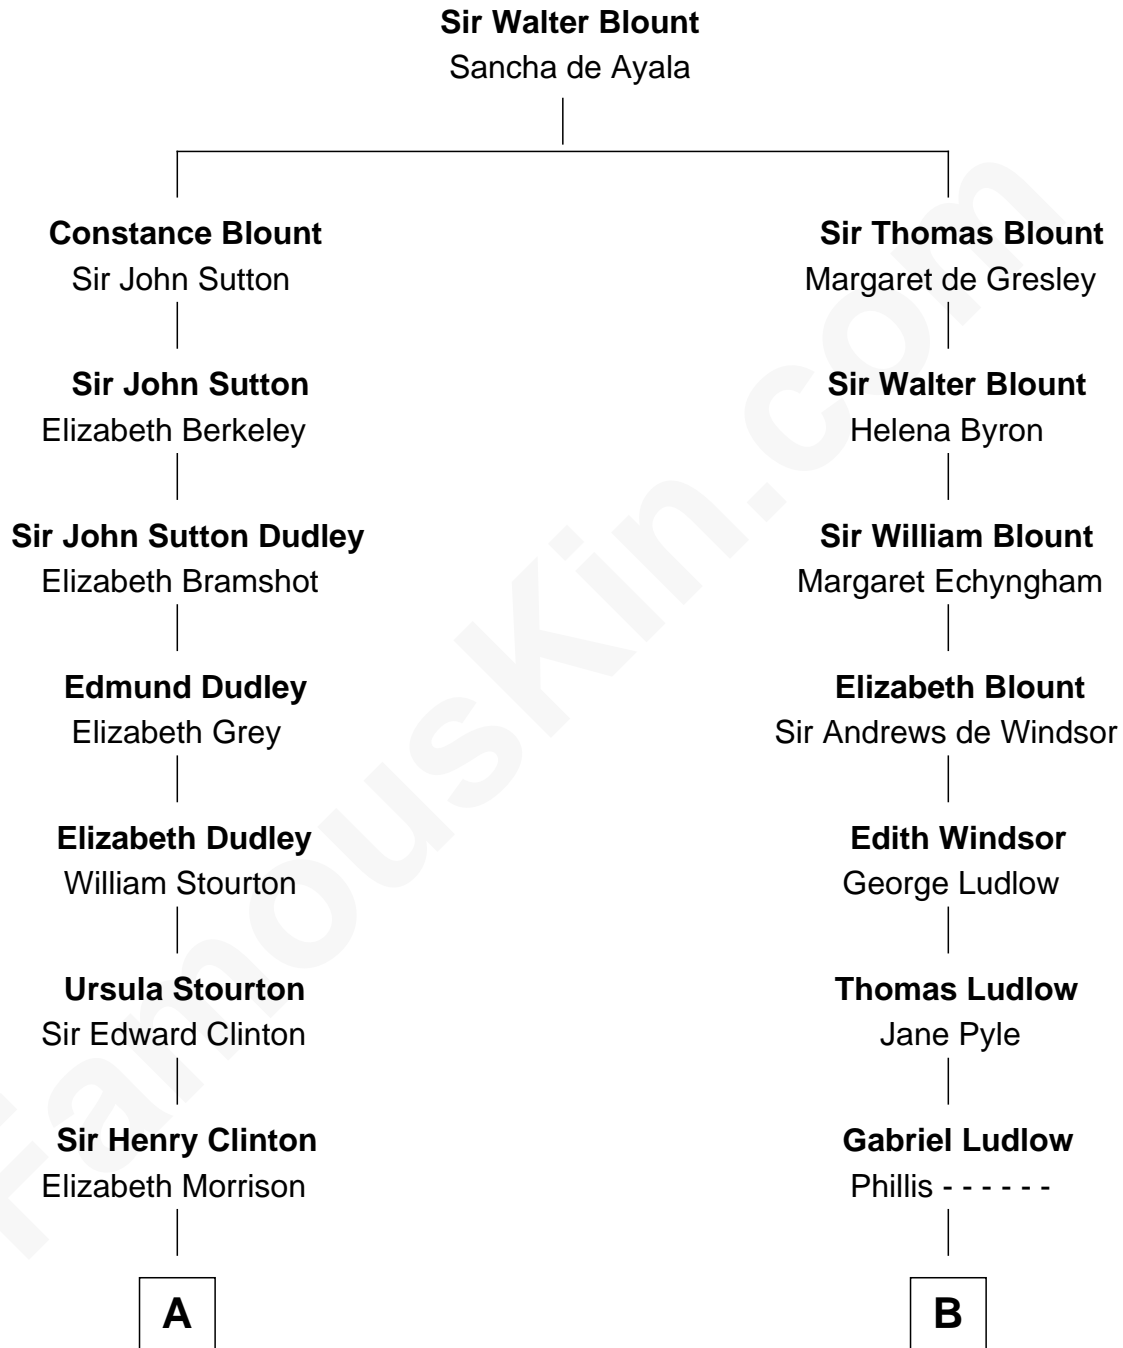

FamousKin.com Relationship Chart of

DeWitt Clinton

6th Governor of New York

12th cousin of

General Robert E. Lee

Confederate Army - U.S. Civil War

A

Sir Henry Clinton alias Fynes

Elizabeth Hickman

William Clinton

Elizabeth Kennedy

James Clinton

Elizabeth Smith

Charles Clinton

Elizabeth Denniston

Gen. James Clinton