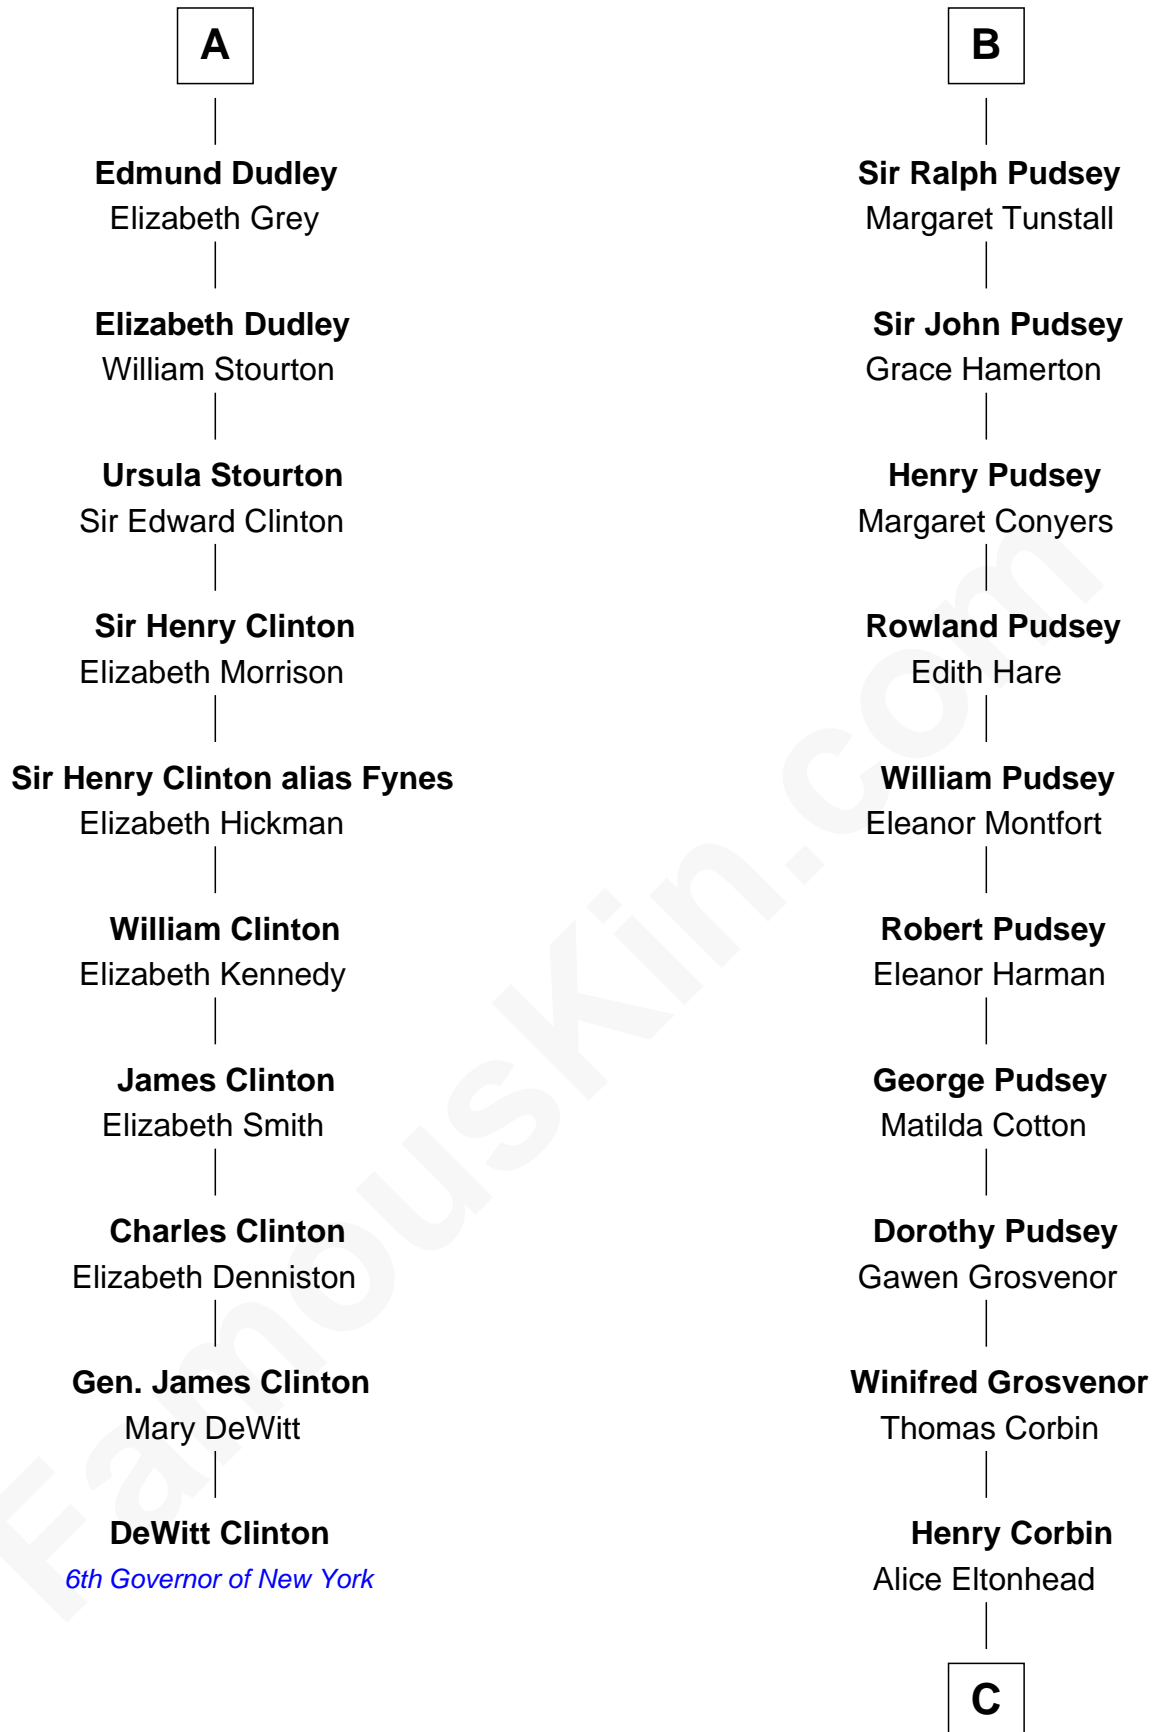

## Relationship Chart of

### DeWitt Clinton

6th Governor of New York

16th cousin 5 times removed of

### General Robert E. Lee

Confederate Army - U.S. Civil War

**Sir Richard FitzRoy**

Rose de Dover

**C**

**Laetitia Corbin**

Richard Lee

**Henry Lee**