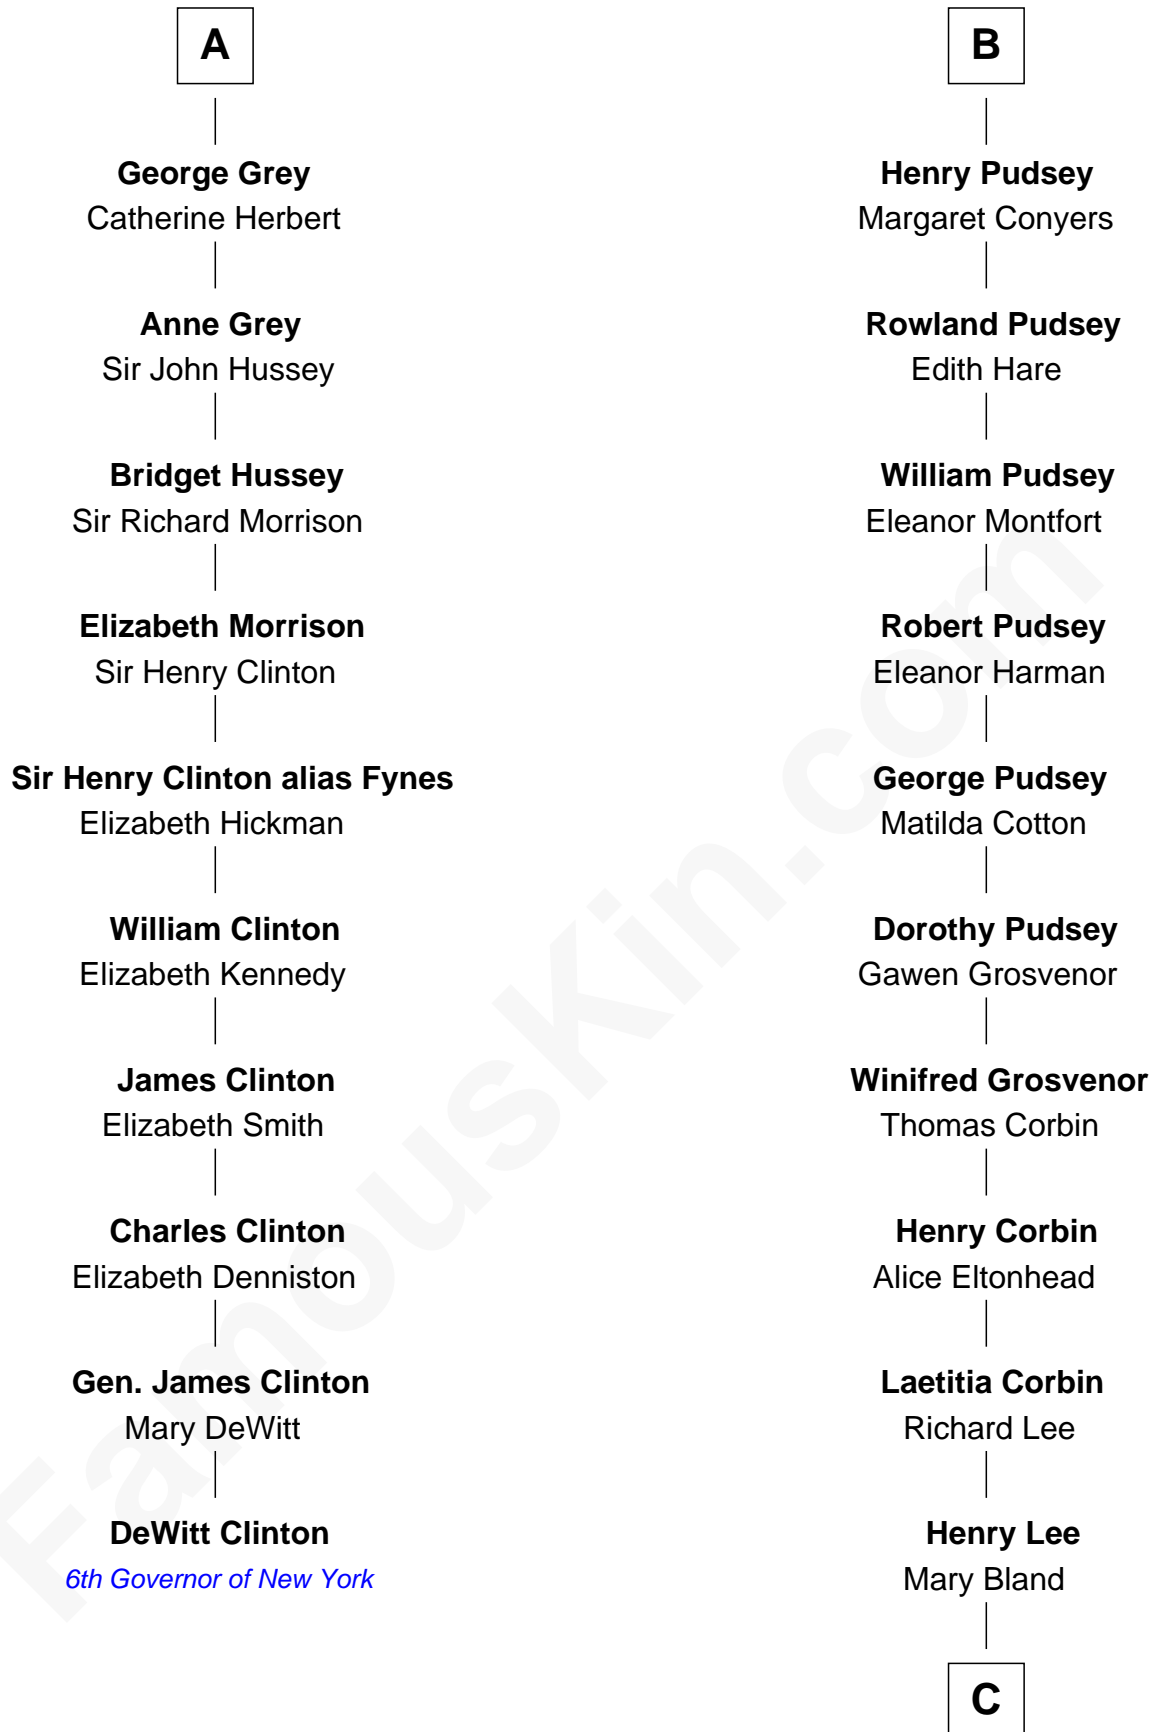

## Relationship Chart of

### DeWitt Clinton

6th Governor of New York

16th cousin 3 times removed of

**General Robert E. Lee**

Confederate Army - U.S. Civil War

**C**

Col. Henry Lee

Lucy Grymes