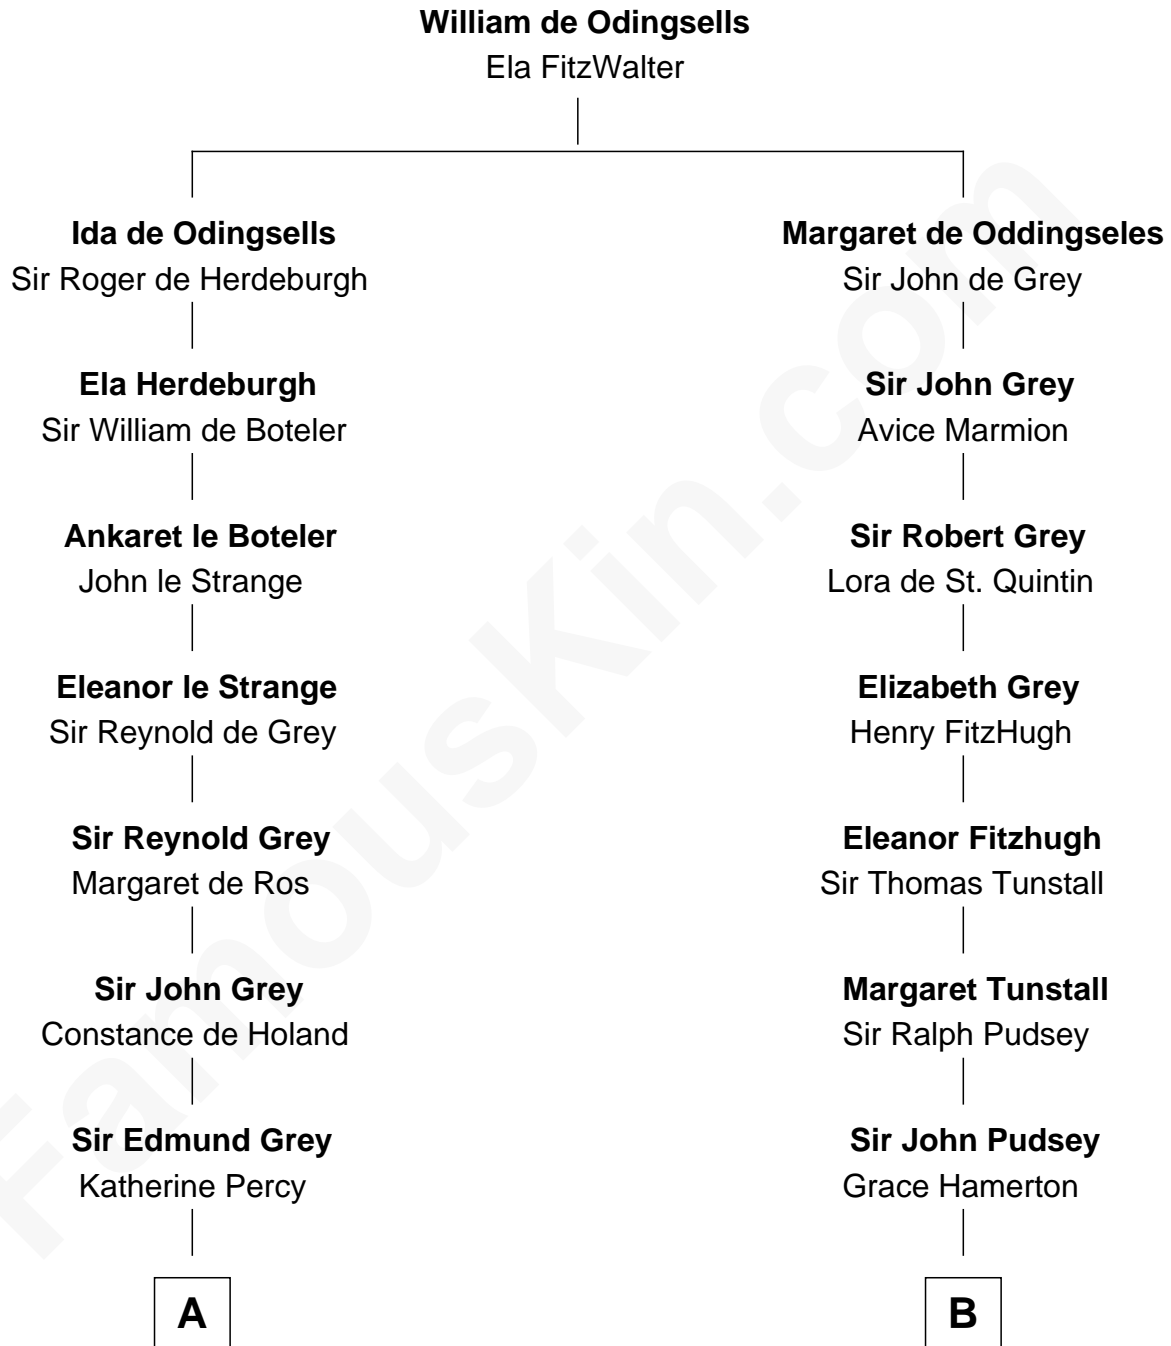

## Relationship Chart of

### DeWitt Clinton

6th Governor of New York

16th cousin 3 times removed of

**General Robert E. Lee**

Confederate Army - U.S. Civil War

**C**

Col. Henry Lee

Lucy Grymes