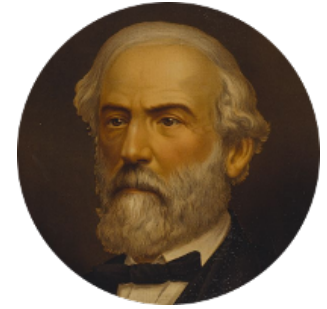

## Relationship Chart of

### DeWitt Clinton

6th Governor of New York

16th cousin 3 times removed of

**General Robert E. Lee**

Confederate Army - U.S. Civil War

**C**

Col. Henry Lee

Lucy Grymes