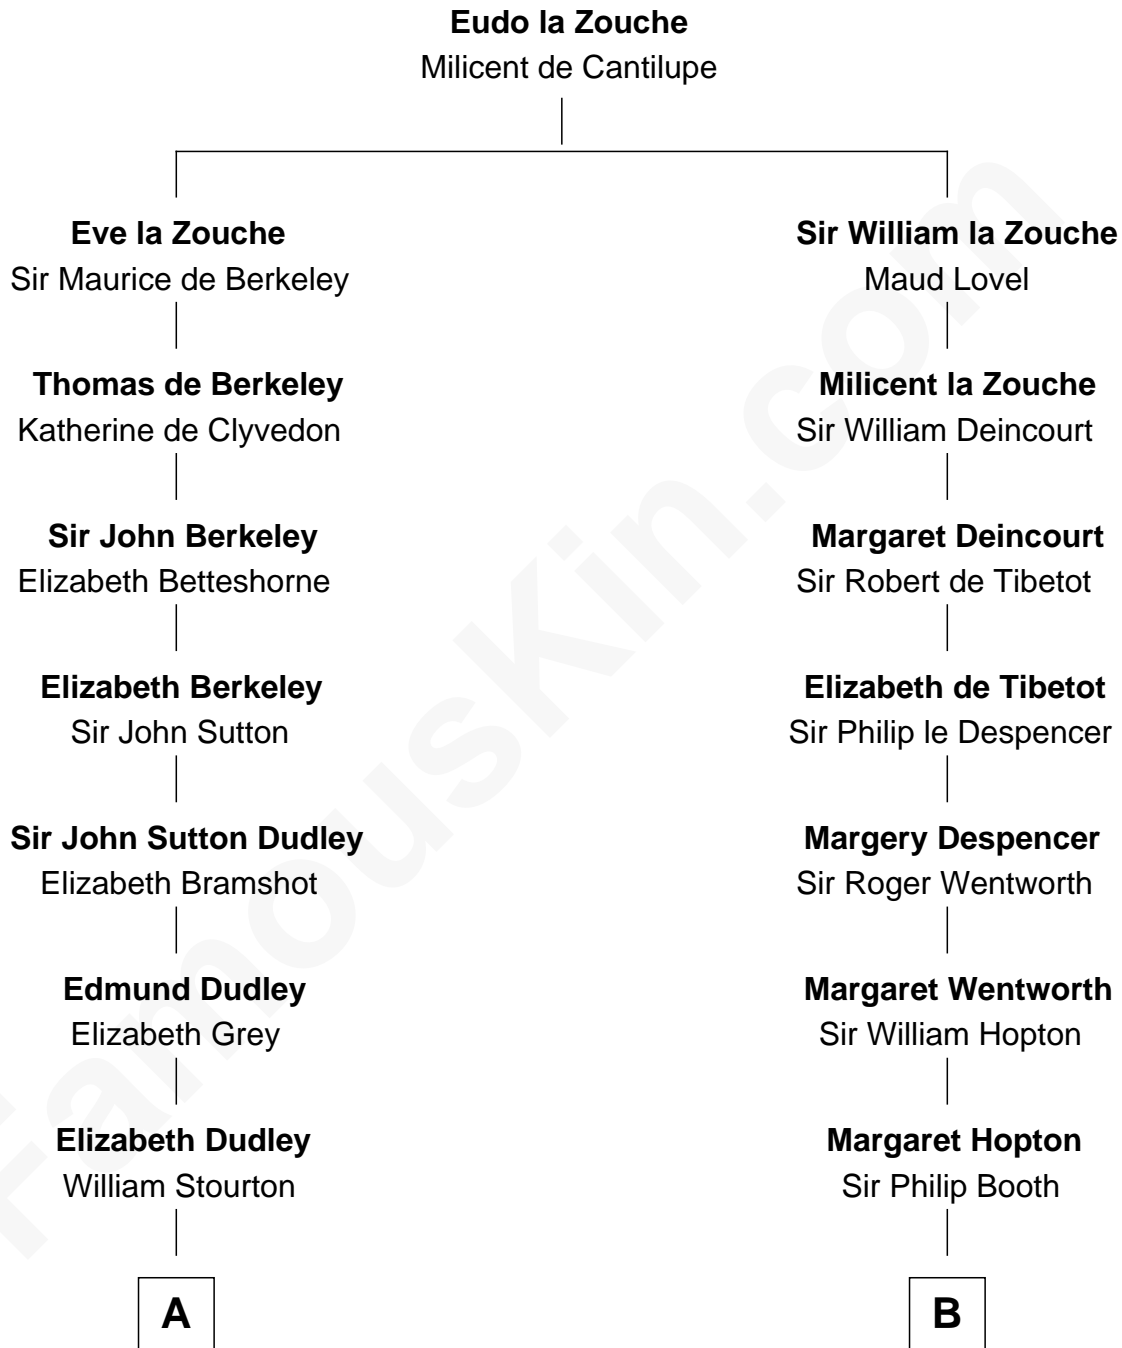

FamousKin.com

Relationship Chart of

DeWitt Clinton

6th Governor of New York

14th cousin 4 times removed of

General Robert E. Lee

Confederate Army - U.S. Civil War

C

|
Maj. Gen. Henry Lee

Anne Hill Carter

|
General Robert E. Lee

Confederate Army - U.S. Civil War

FamousKin.com