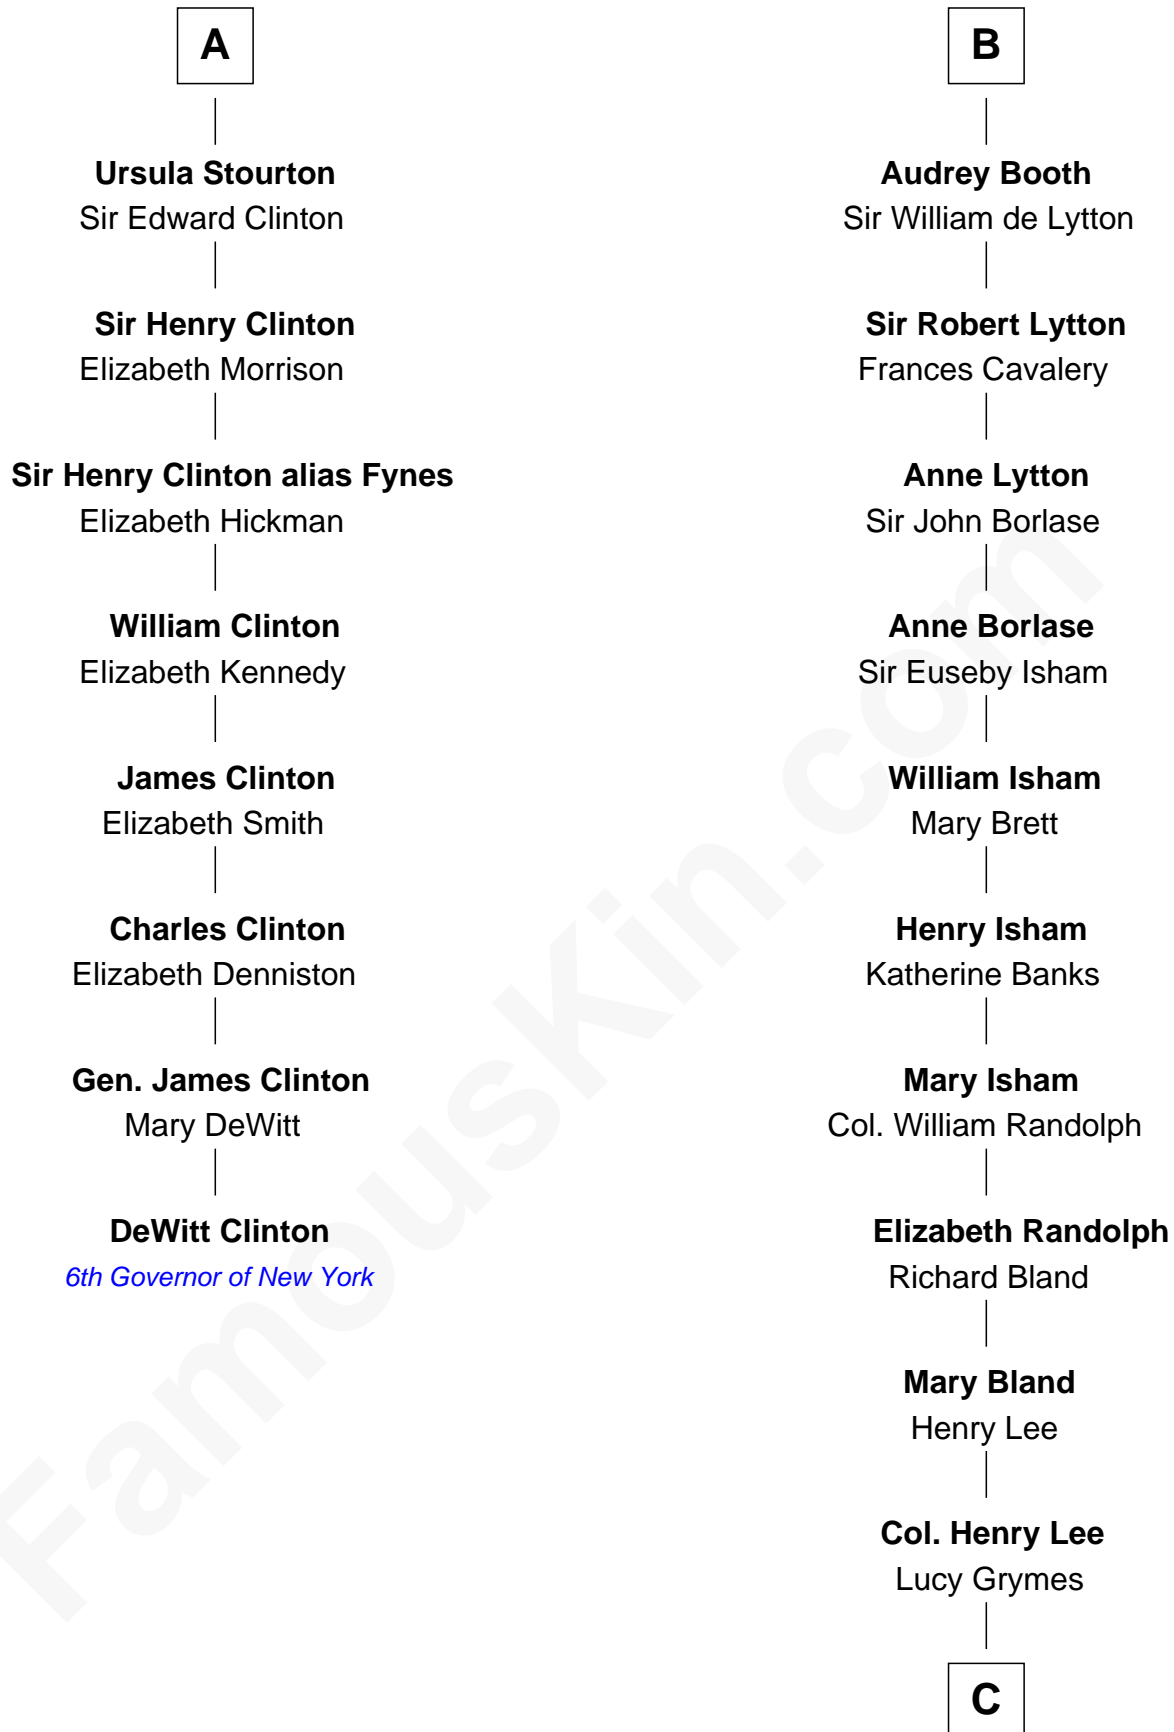

FamousKin.com

Relationship Chart of

DeWitt Clinton

6th Governor of New York

14th cousin 4 times removed of

General Robert E. Lee

Confederate Army - U.S. Civil War

C

|
Maj. Gen. Henry Lee

Anne Hill Carter

|
General Robert E. Lee

Confederate Army - U.S. Civil War

FamousKin.com