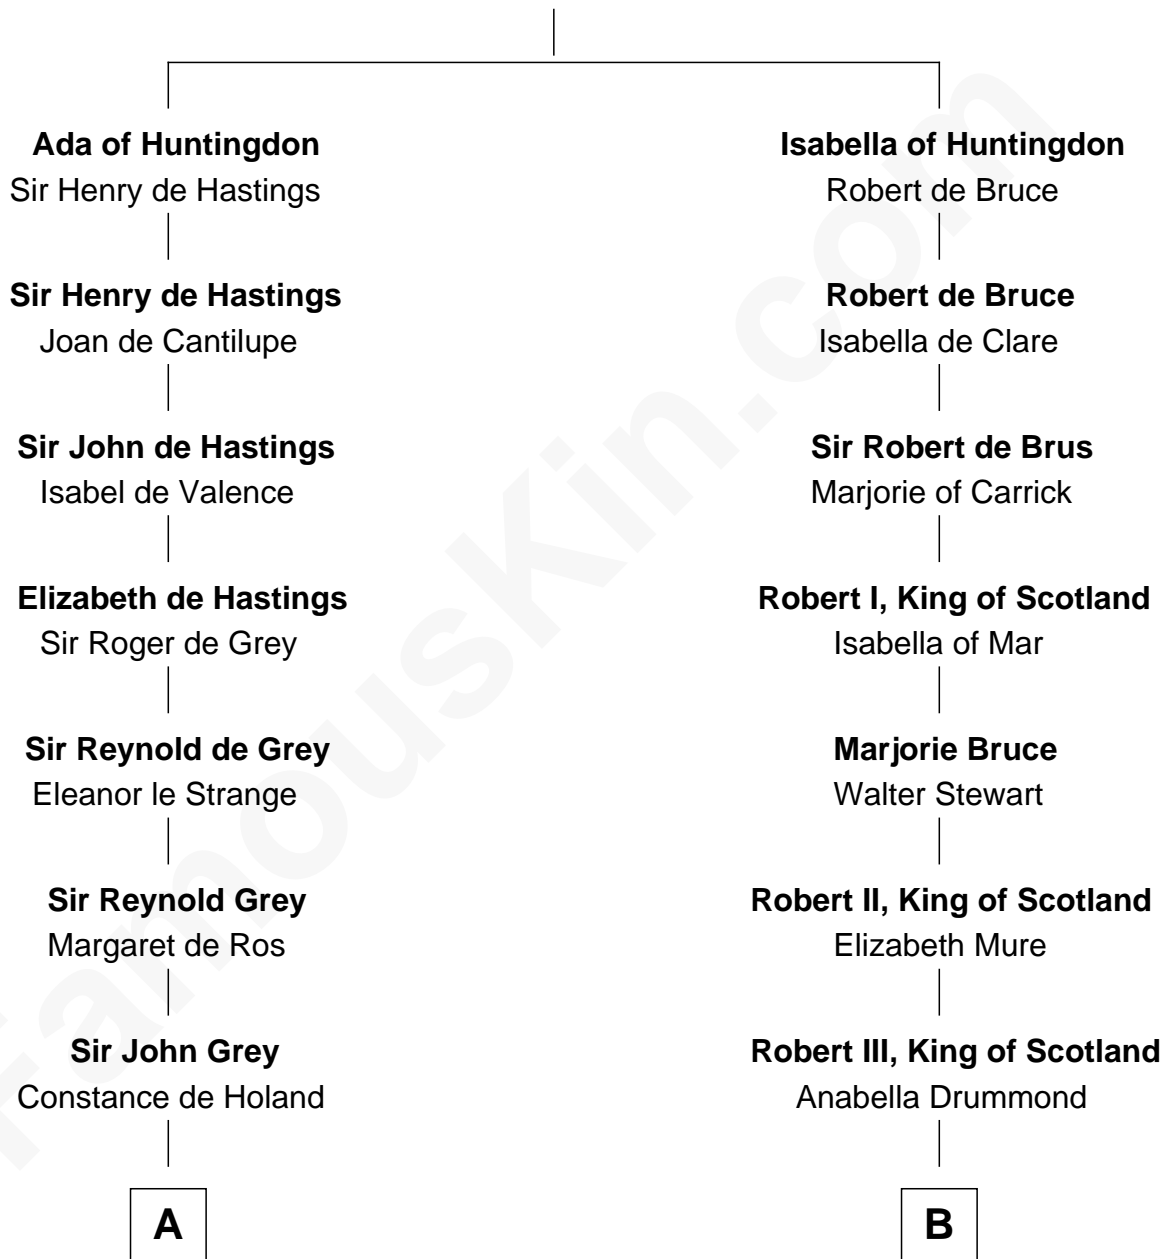

FamousKin.com Relationship Chart of

DeWitt Clinton

6th Governor of New York

17th cousin 3 times removed of

General Robert E. Lee

Confederate Army - U.S. Civil War

David of Huntingdon

Maud of Chester

C

Anne Catherine Spotswood

Col. Bernard Moore

Anne Butler Moore

Charles Carter

Anne Hill Carter

Maj. Gen. Henry Lee

General Robert E. Lee