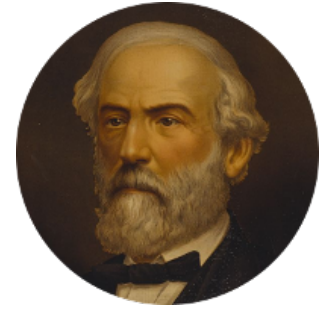

FamousKin.com Relationship Chart of

DeWitt Clinton

6th Governor of New York

17th cousin 3 times removed of

General Robert E. Lee

Confederate Army - U.S. Civil War

David of Huntingdon

Maud of Chester

C

Anne Catherine Spotswood

Col. Bernard Moore

Anne Butler Moore

Charles Carter

Anne Hill Carter

Maj. Gen. Henry Lee

General Robert E. Lee