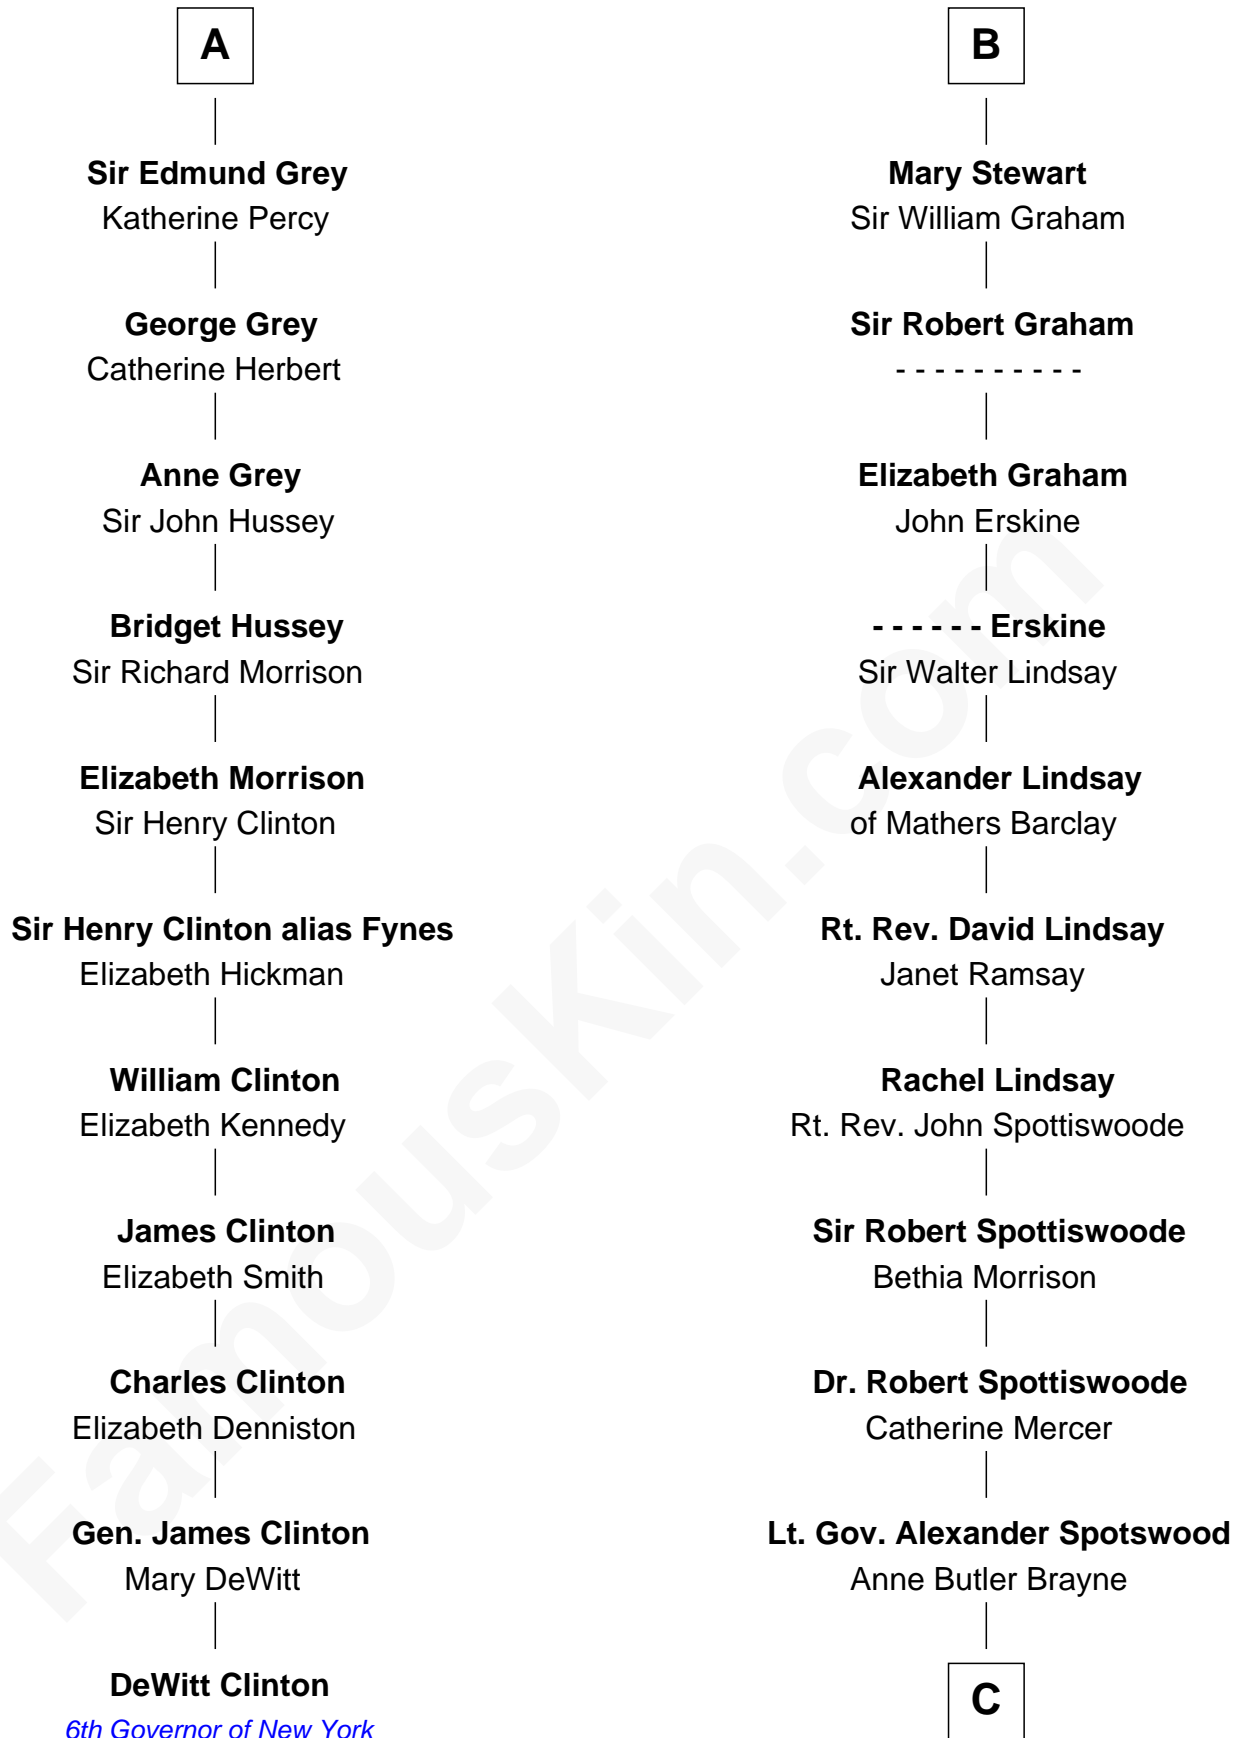

FamousKin.com Relationship Chart of

DeWitt Clinton

6th Governor of New York

17th cousin 3 times removed of

General Robert E. Lee

Confederate Army - U.S. Civil War

David of Huntingdon

Maud of Chester

C

Anne Catherine Spotswood

Col. Bernard Moore

Anne Butler Moore

Charles Carter

Anne Hill Carter

Maj. Gen. Henry Lee

General Robert E. Lee