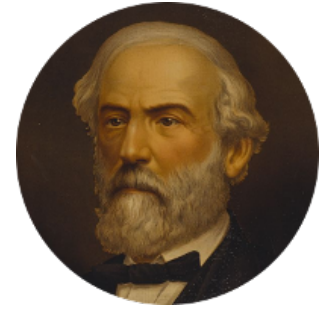

FamousKin.com

Relationship Chart of

DeWitt Clinton

6th Governor of New York

15th cousin 5 times removed of

General Robert E. Lee

Confederate Army - U.S. Civil War

C

—
Mary Bland

Henry Lee

—
Col. Henry Lee

Lucy Grymes

—
Maj. Gen. Henry Lee

Anne Hill Carter

—
General Robert E. Lee

Confederate Army - U.S. Civil War