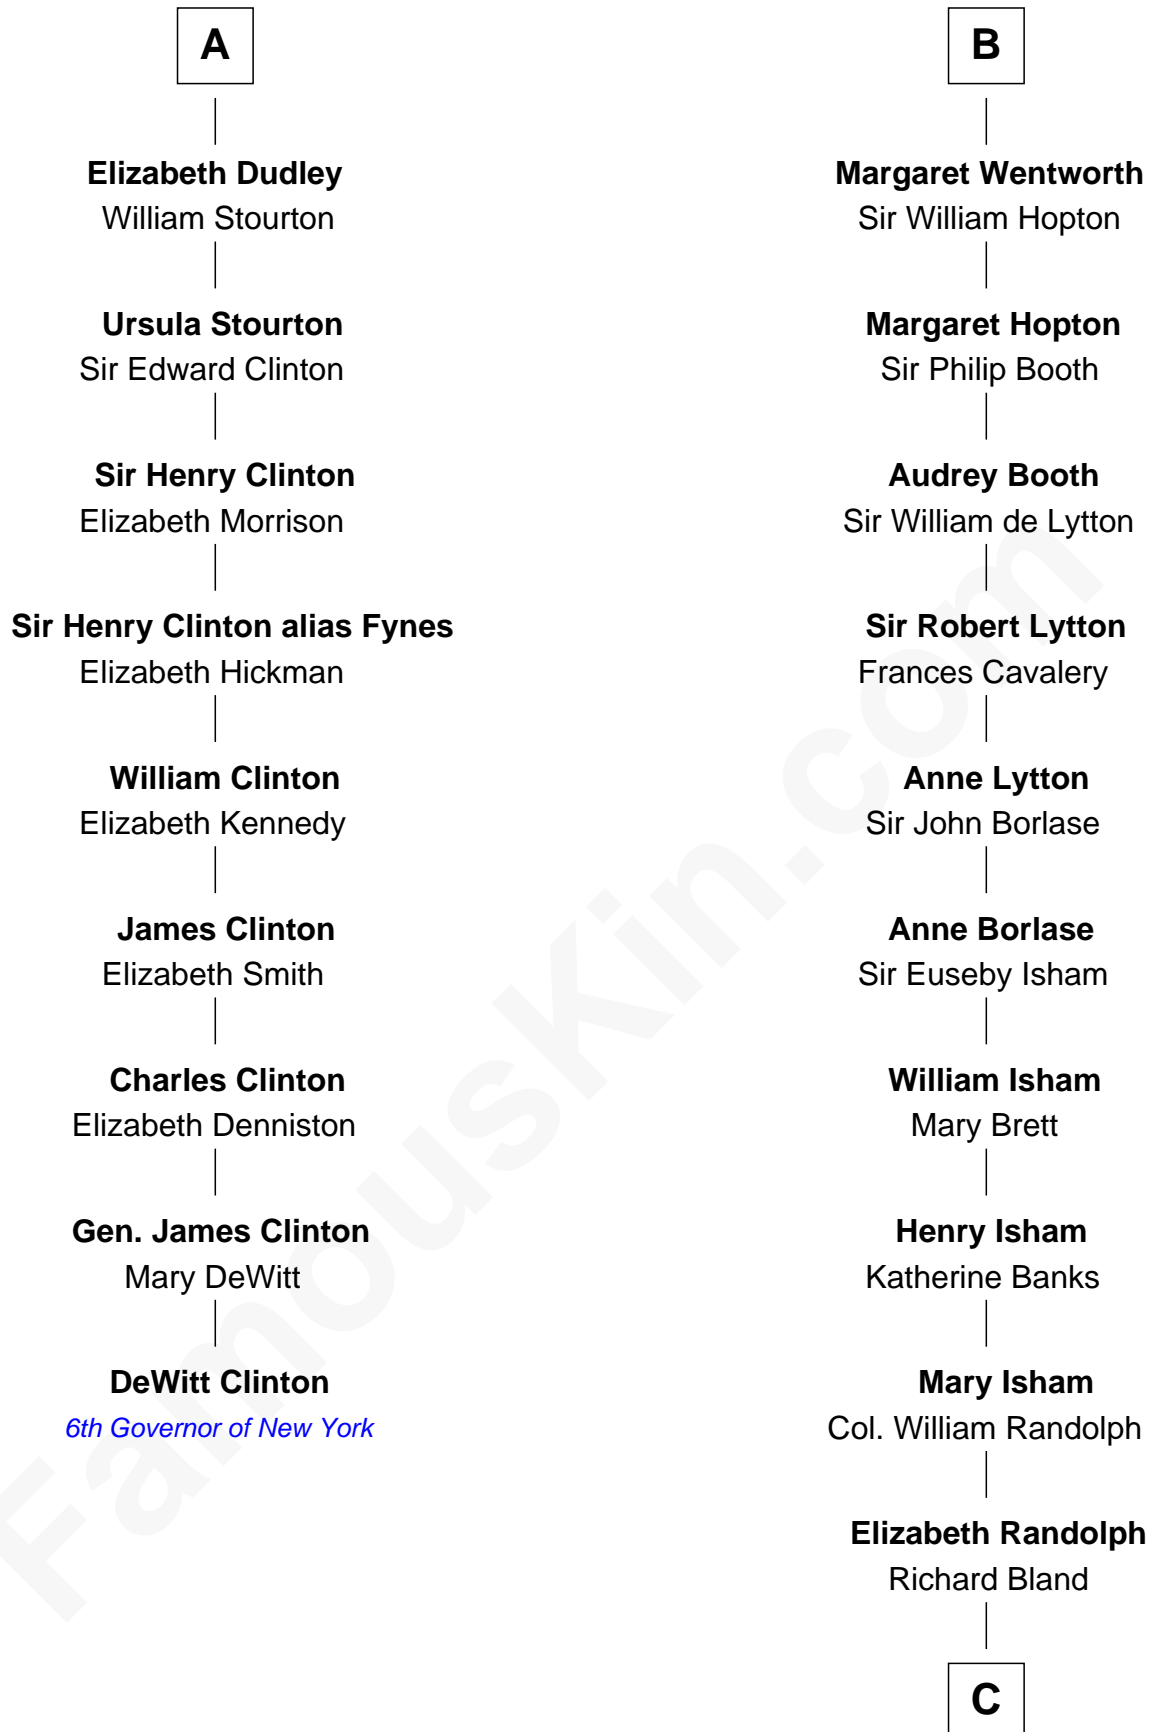

FamousKin.com

Relationship Chart of

DeWitt Clinton

6th Governor of New York

15th cousin 5 times removed of

General Robert E. Lee

Confederate Army - U.S. Civil War

C

—
Mary Bland

Henry Lee

—
Col. Henry Lee

Lucy Grymes

—
Maj. Gen. Henry Lee

Anne Hill Carter

—
General Robert E. Lee

Confederate Army - U.S. Civil War