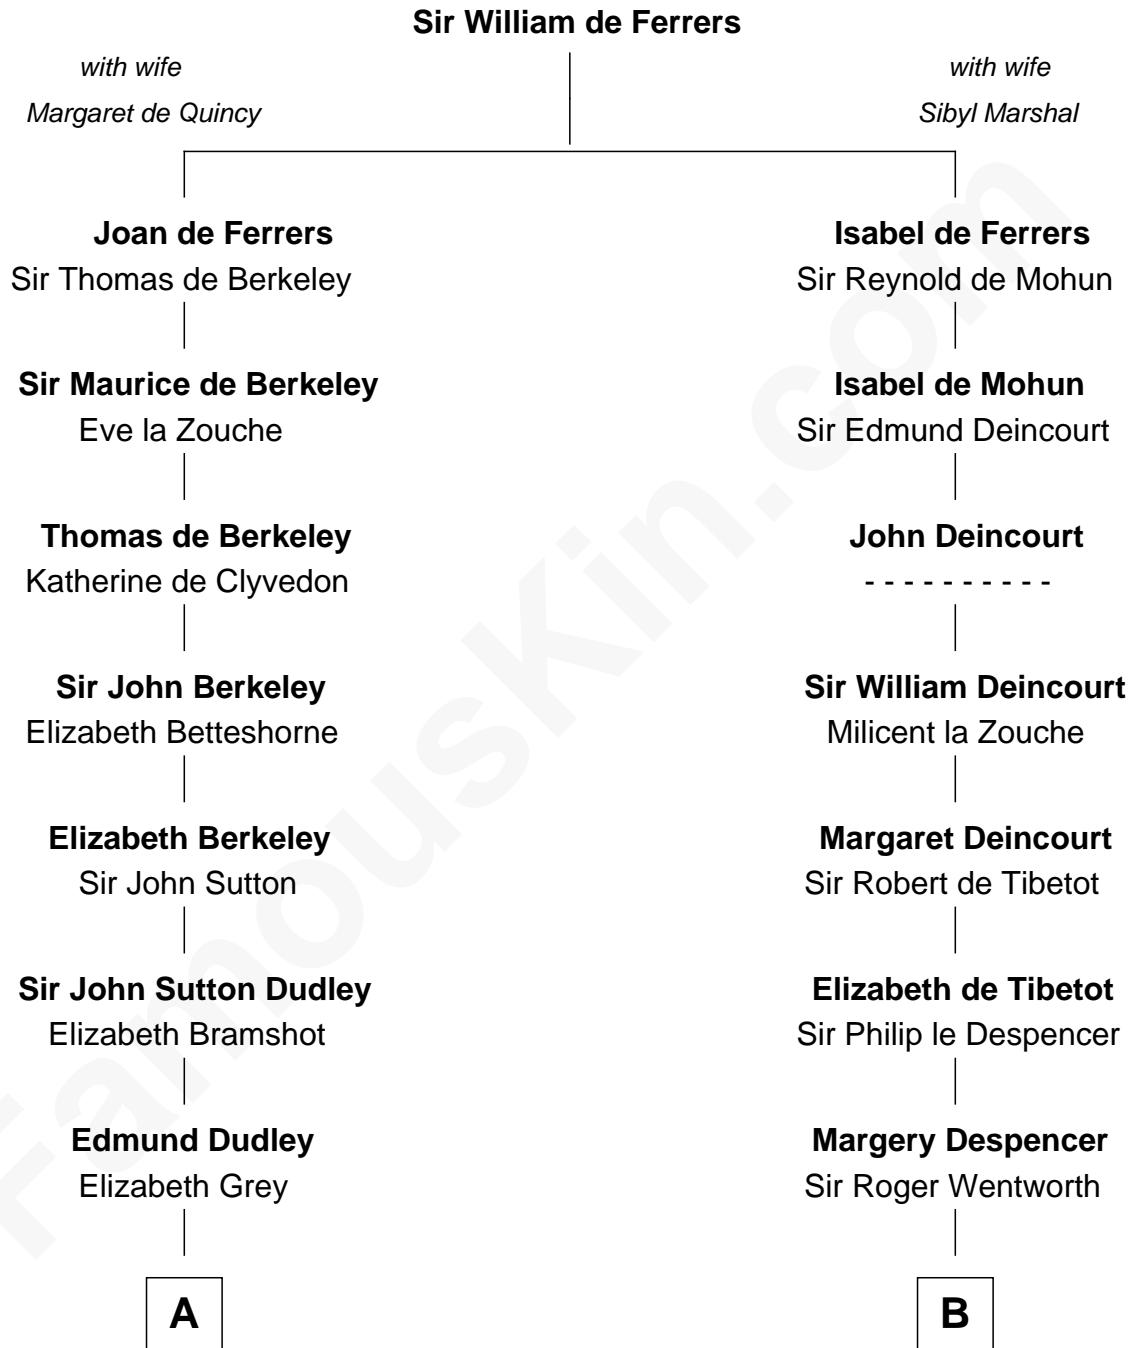

FamousKin.com

Relationship Chart of

DeWitt Clinton

6th Governor of New York

15th cousin 5 times removed of

General Robert E. Lee

Confederate Army - U.S. Civil War

C

—
Mary Bland

Henry Lee

—
Col. Henry Lee

Lucy Grymes

—
Maj. Gen. Henry Lee

Anne Hill Carter

—
General Robert E. Lee

Confederate Army - U.S. Civil War