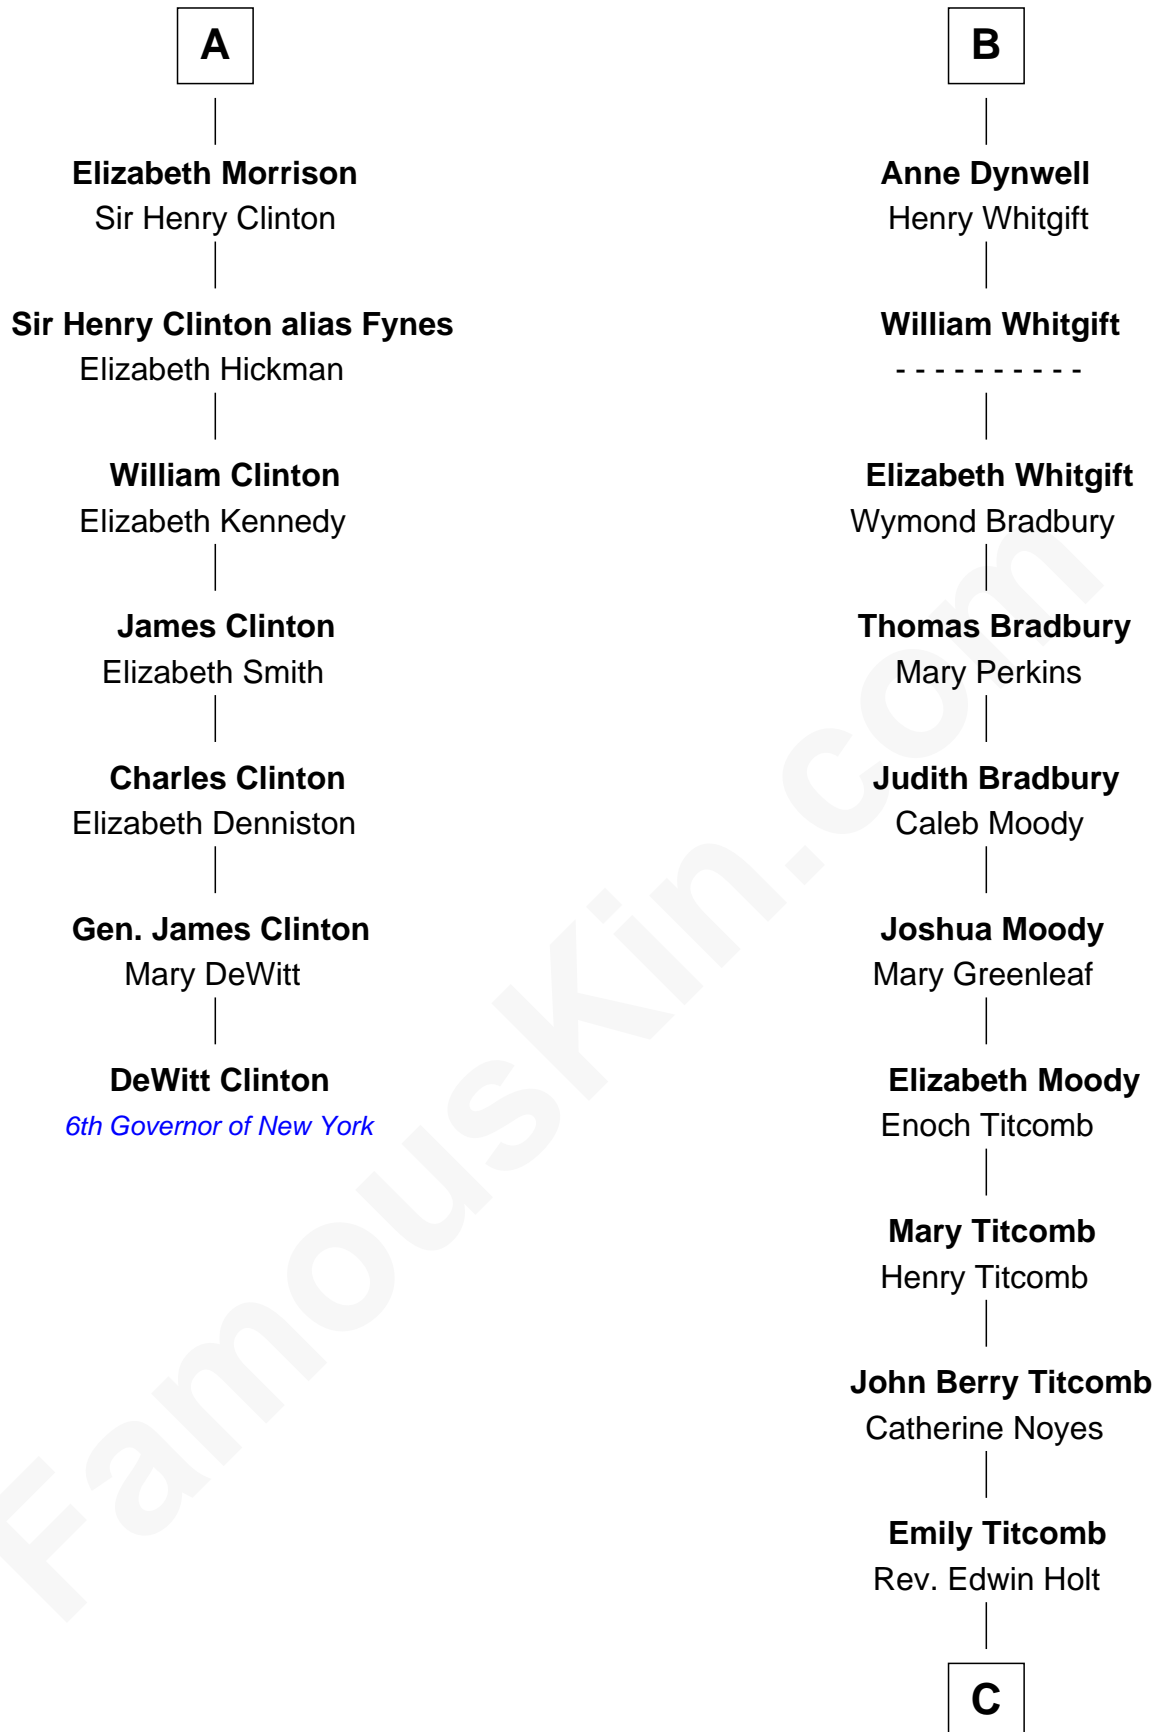

FamousKin.com Relationship Chart of

DeWitt Clinton

6th Governor of New York

13th cousin 8 times removed of

Linda Hamilton

TV and Movie Actress

C

Stephen P. Holt
Aurelia Morgan Grimes

Taylor Holt
Frances Kyle

Dr. Richard Huckstep Holt
Mildred Alberta Derby

Barbara Kyle Holt
Dr. Carroll Stanford Hamilton

Linda Hamilton
TV and Movie Actress