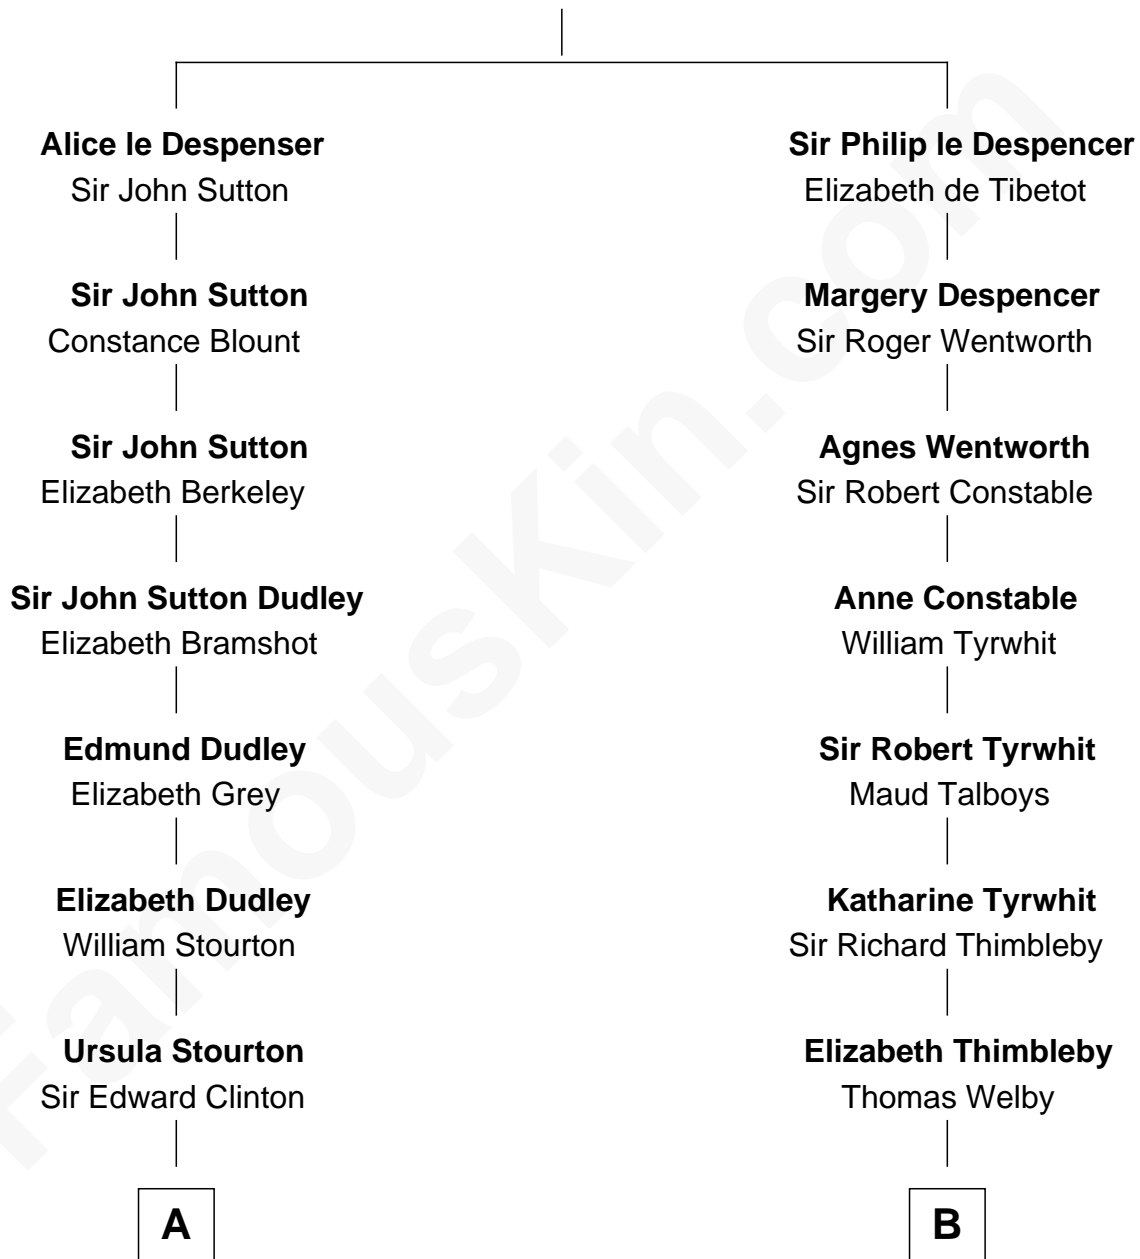

FamousKin.com Relationship Chart of

DeWitt Clinton

6th Governor of New York

13th cousin 7 times removed of

Linda Hamilton

TV and Movie Actress

Sir Philip le Despencer

Elizabeth - - - - -

C

Taylor Holt

Frances Kyle

Dr. Richard Huckstep Holt

Mildred Alberta Derby

Barbara Kyle Holt

Dr. Carroll Stanford Hamilton

Linda Hamilton