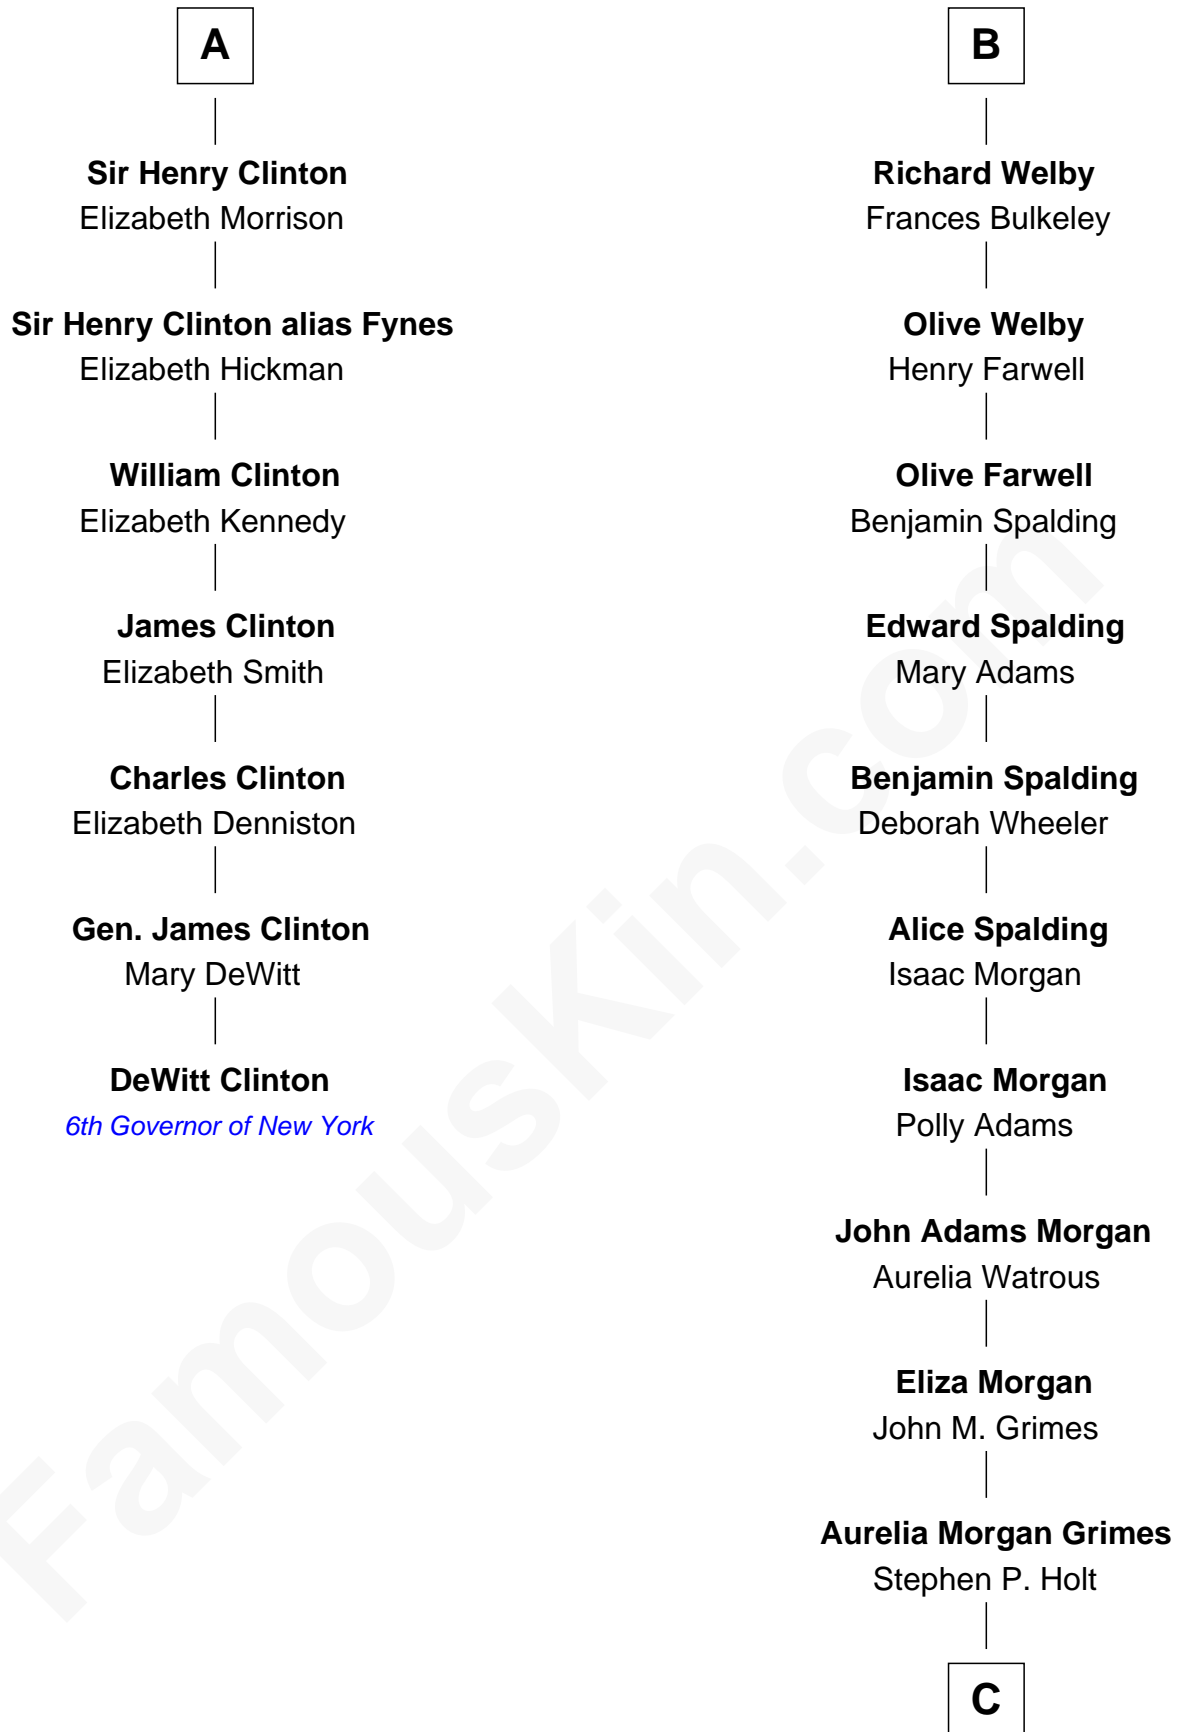

FamousKin.com Relationship Chart of

DeWitt Clinton

6th Governor of New York

13th cousin 7 times removed of

Linda Hamilton

TV and Movie Actress

Sir Philip le Despencer

Elizabeth - - - - -

C

Taylor Holt

Frances Kyle

Dr. Richard Huckstep Holt

Mildred Alberta Derby

Barbara Kyle Holt

Dr. Carroll Stanford Hamilton

Linda Hamilton