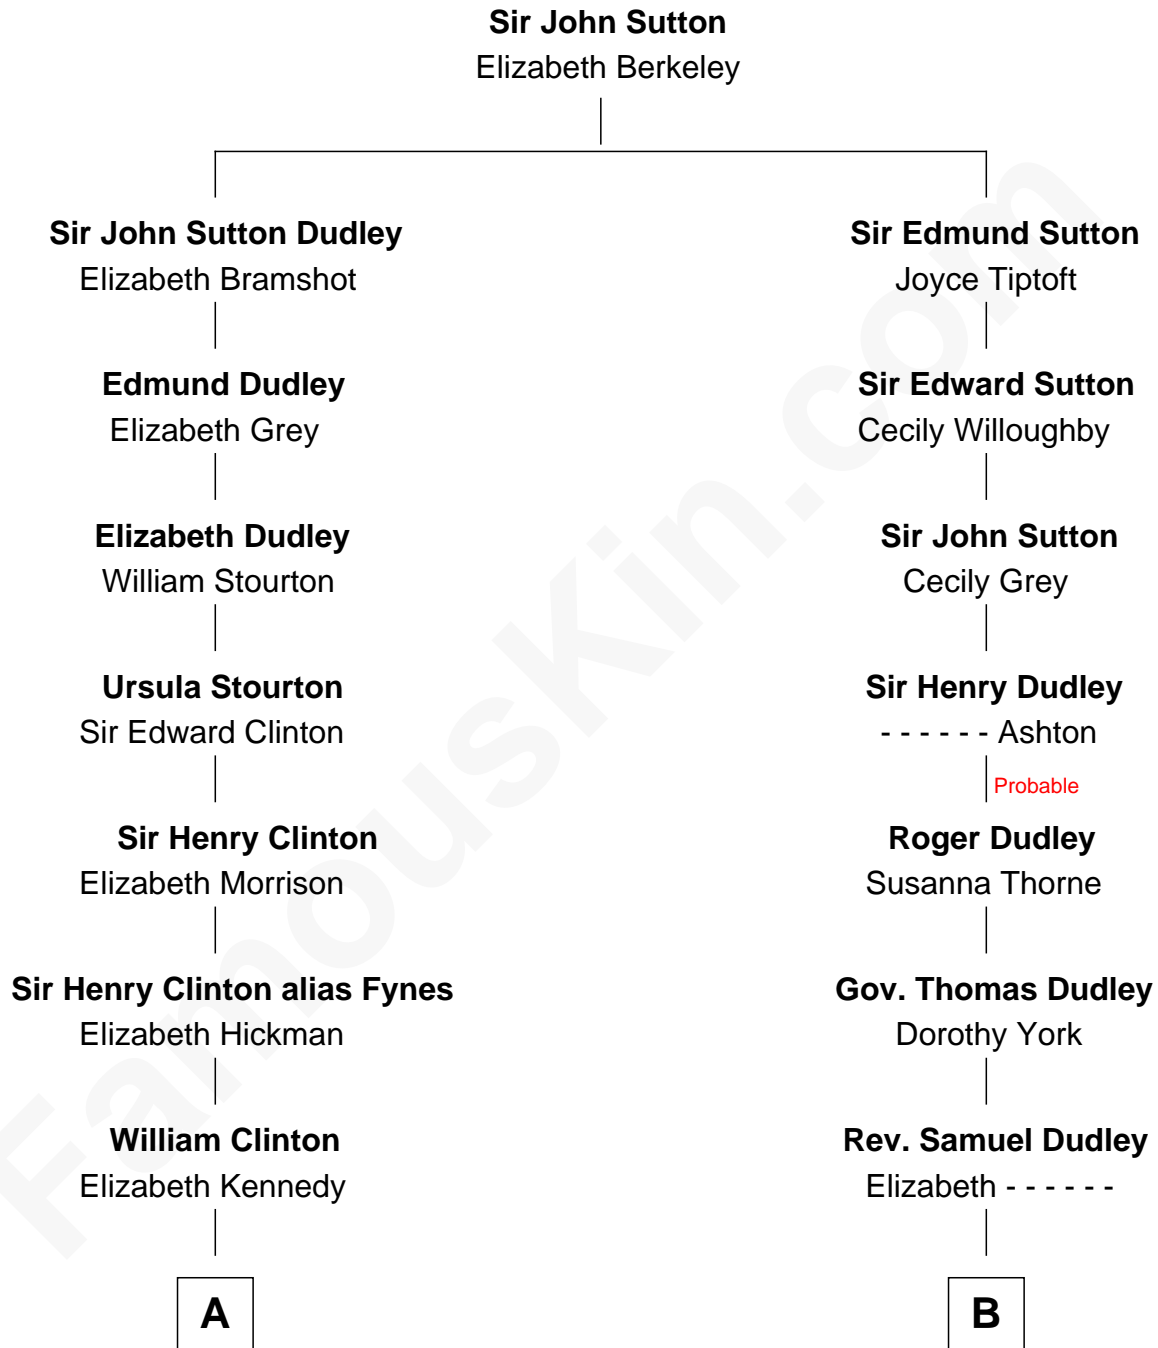

FamousKin.com Relationship Chart of

DeWitt Clinton

6th Governor of New York

10th cousin 7 times removed of

Keri Russell

TV and Movie Actress

A

James Clinton
Elizabeth Smith

Charles Clinton
Elizabeth Denniston

Gen. James Clinton
Mary DeWitt

DeWitt Clinton
6th Governor of New York

B

Dorothy Dudley
Moses Leavitt

Joseph Leavitt
Mary Wadleigh

Nathaniel Leavitt
Lydia Sanborn

Jeremiah Leavitt
Sarah Shannon

Hannah Leavitt
Horace Fish

Joseph Fish
Mary Campbell Steele

John Lazelle Fish
Melvina Cheney

Karl Joseph Fish
Mary Emma McNeil

Emma Inez Fish
Kermit Sylvester Stephens

Stephanie Stephens
David Harold Russell