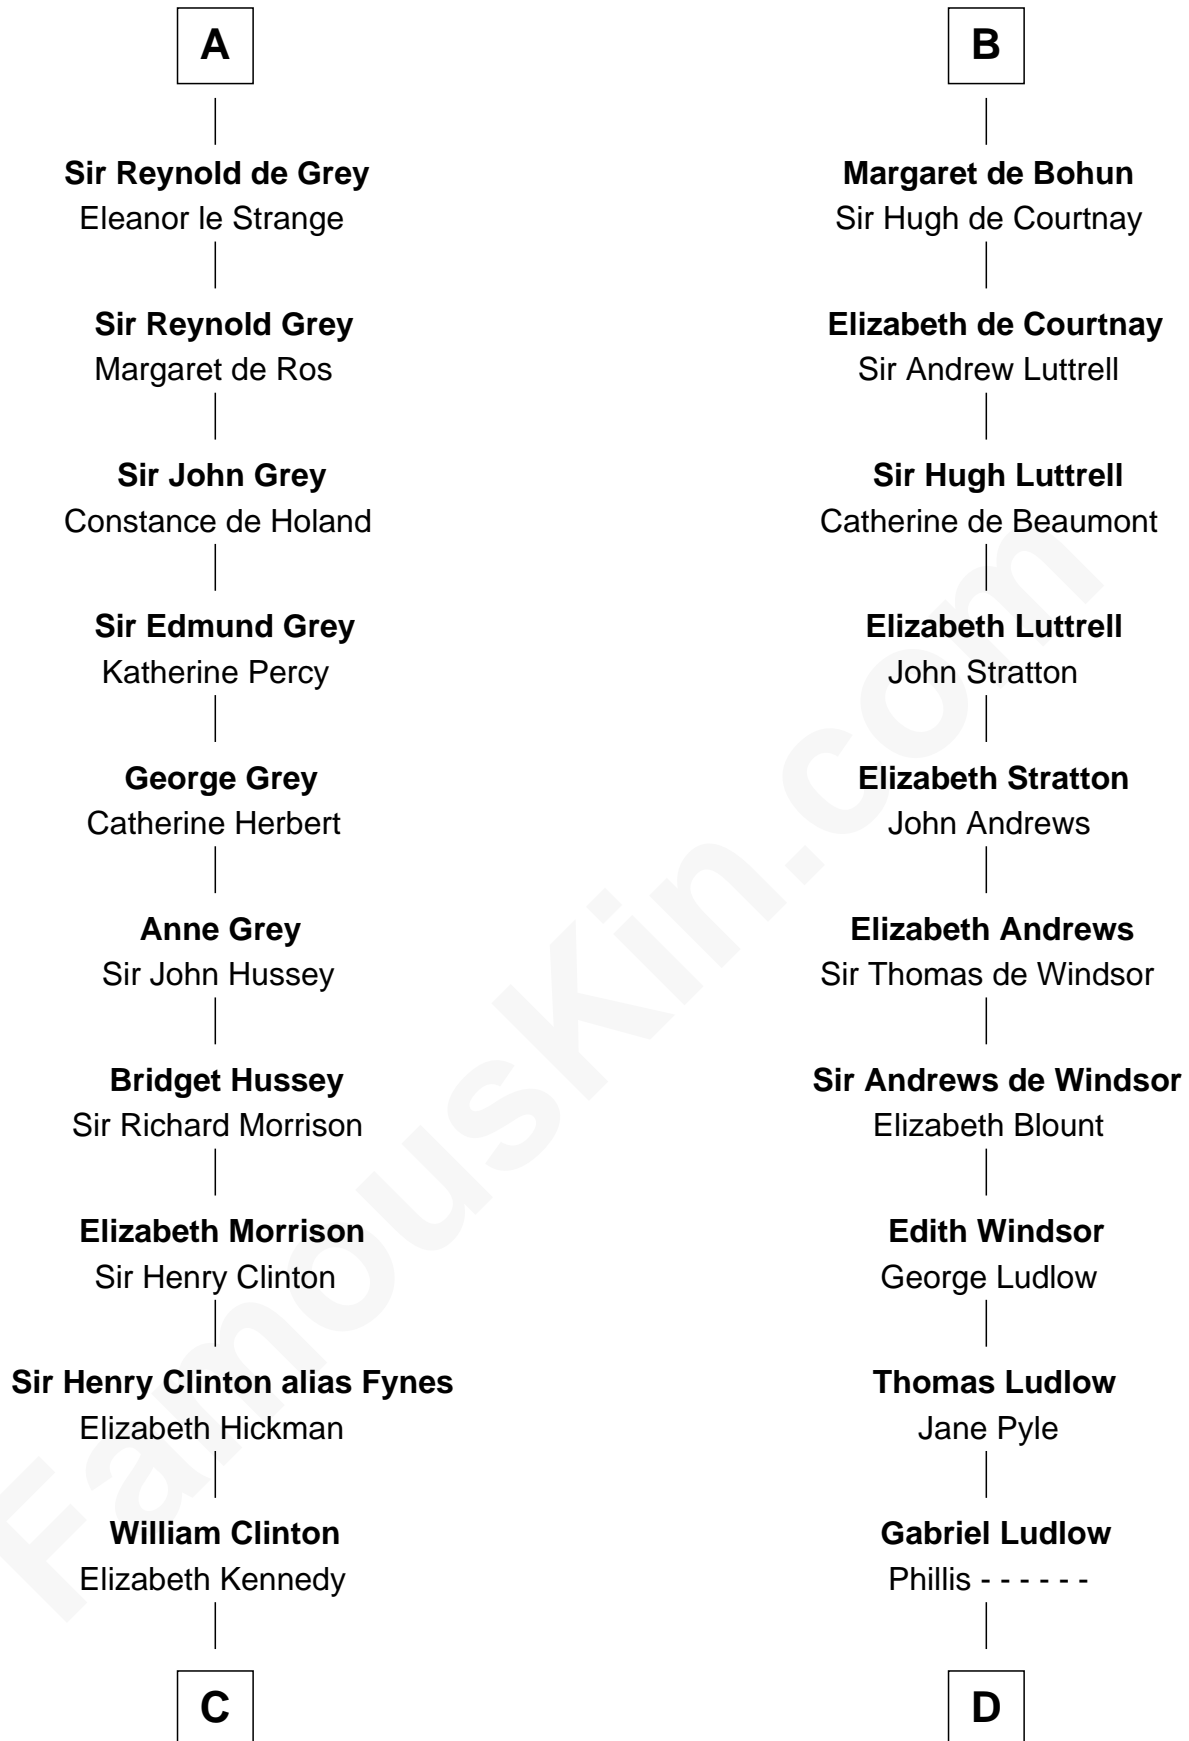

FamousKin.com Relationship Chart of

DeWitt Clinton

6th Governor of New York

20th cousin 1 time removed of

William Henry Harrison

9th U.S. President

Miles of Gloucester
Sibyl de Neufmarche

Margaret of Hereford
Humphrey III de Bohun

Humphrey IV de Bohun
Margaret of Scotland

Henry de Bohun
Maud de Mandeville

Sir Humphrey de Bohun
Maud of Eu

Eleanor de Bohun
Sir John de Verdun

Maud de Verdun
Sir John de Grey

Sir Roger de Grey
Elizabeth de Hastings

A

Margaret of Hereford
Humphrey III de Bohun

Humphrey IV de Bohun
Margaret of Scotland

Henry de Bohun
Maud de Mandeville

Sir Humphrey de Bohun
Maud of Eu

Sir Humphrey de Bohun
Eleanor de Braiose

Humphrey de Bohun
Maud de Fiennes

Humphrey de Bohun
Elizabeth Plantagenet

B

C

James Clinton
Elizabeth Smith

Charles Clinton
Elizabeth Denniston

Gen. James Clinton
Mary DeWitt

DeWitt Clinton
6th Governor of New York

D