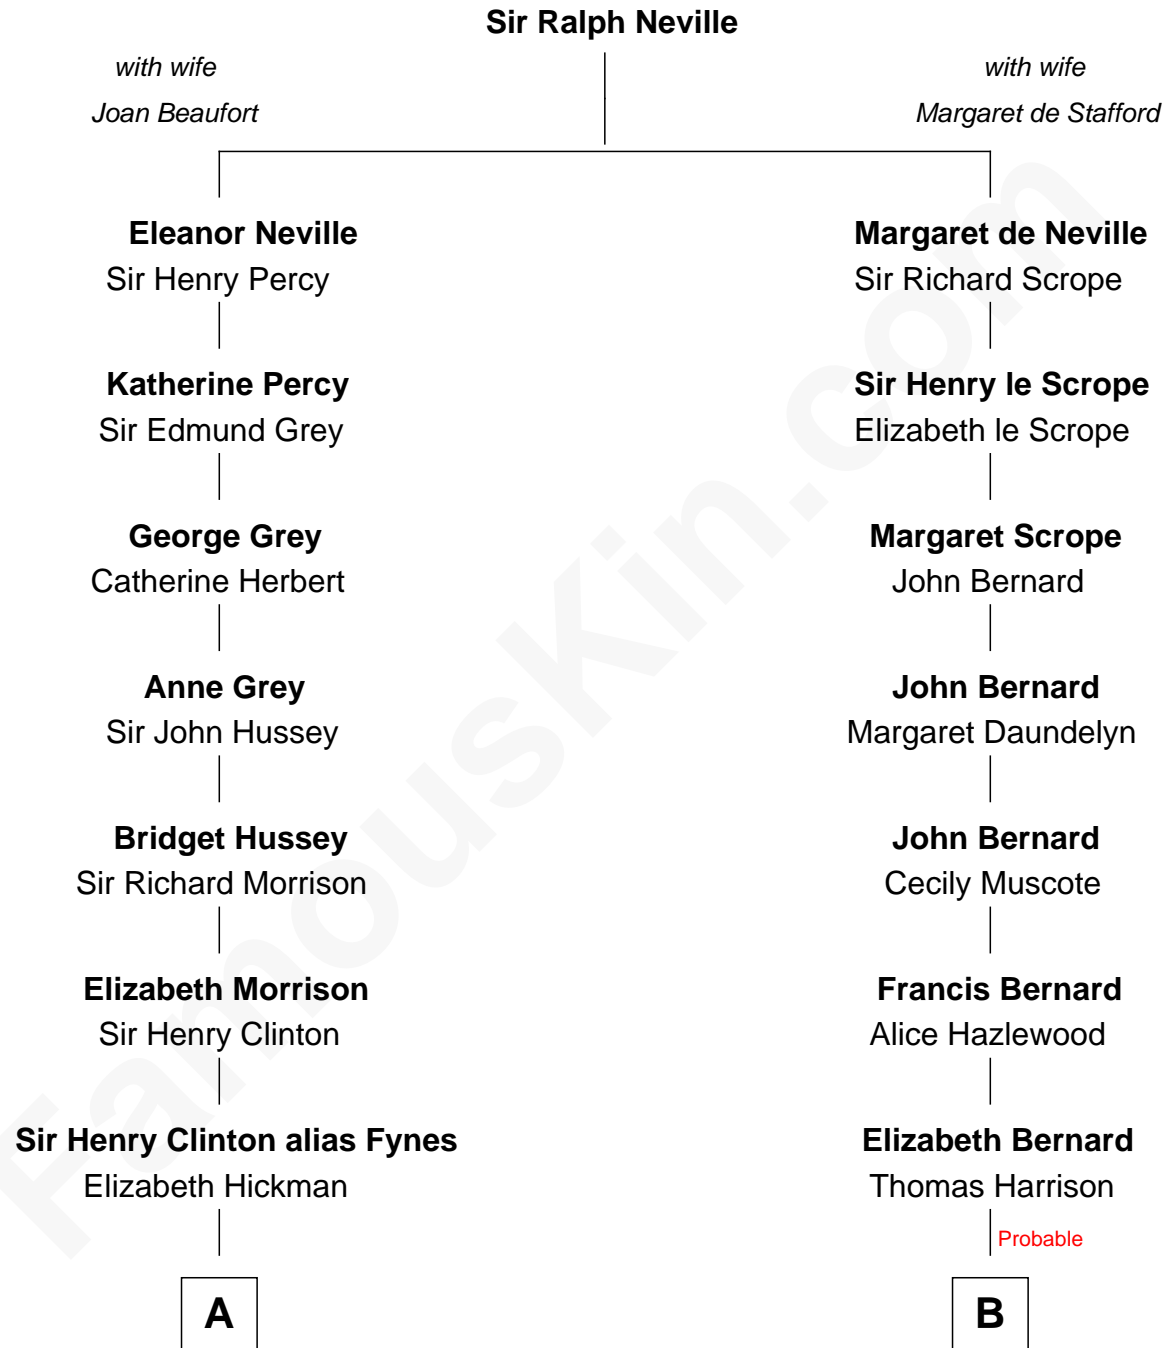

FamousKin.com Relationship Chart of

DeWitt Clinton

6th Governor of New York

11th cousin 1 time removed of

William Henry Harrison

9th U.S. President

A

William Clinton
Elizabeth Kennedy

James Clinton
Elizabeth Smith

Charles Clinton
Elizabeth Denniston

Gen. James Clinton
Mary DeWitt

DeWitt Clinton
6th Governor of New York

B

Benjamin Harrison
Mary - - - - -

Benjamin Harrison
Hannah Churchill