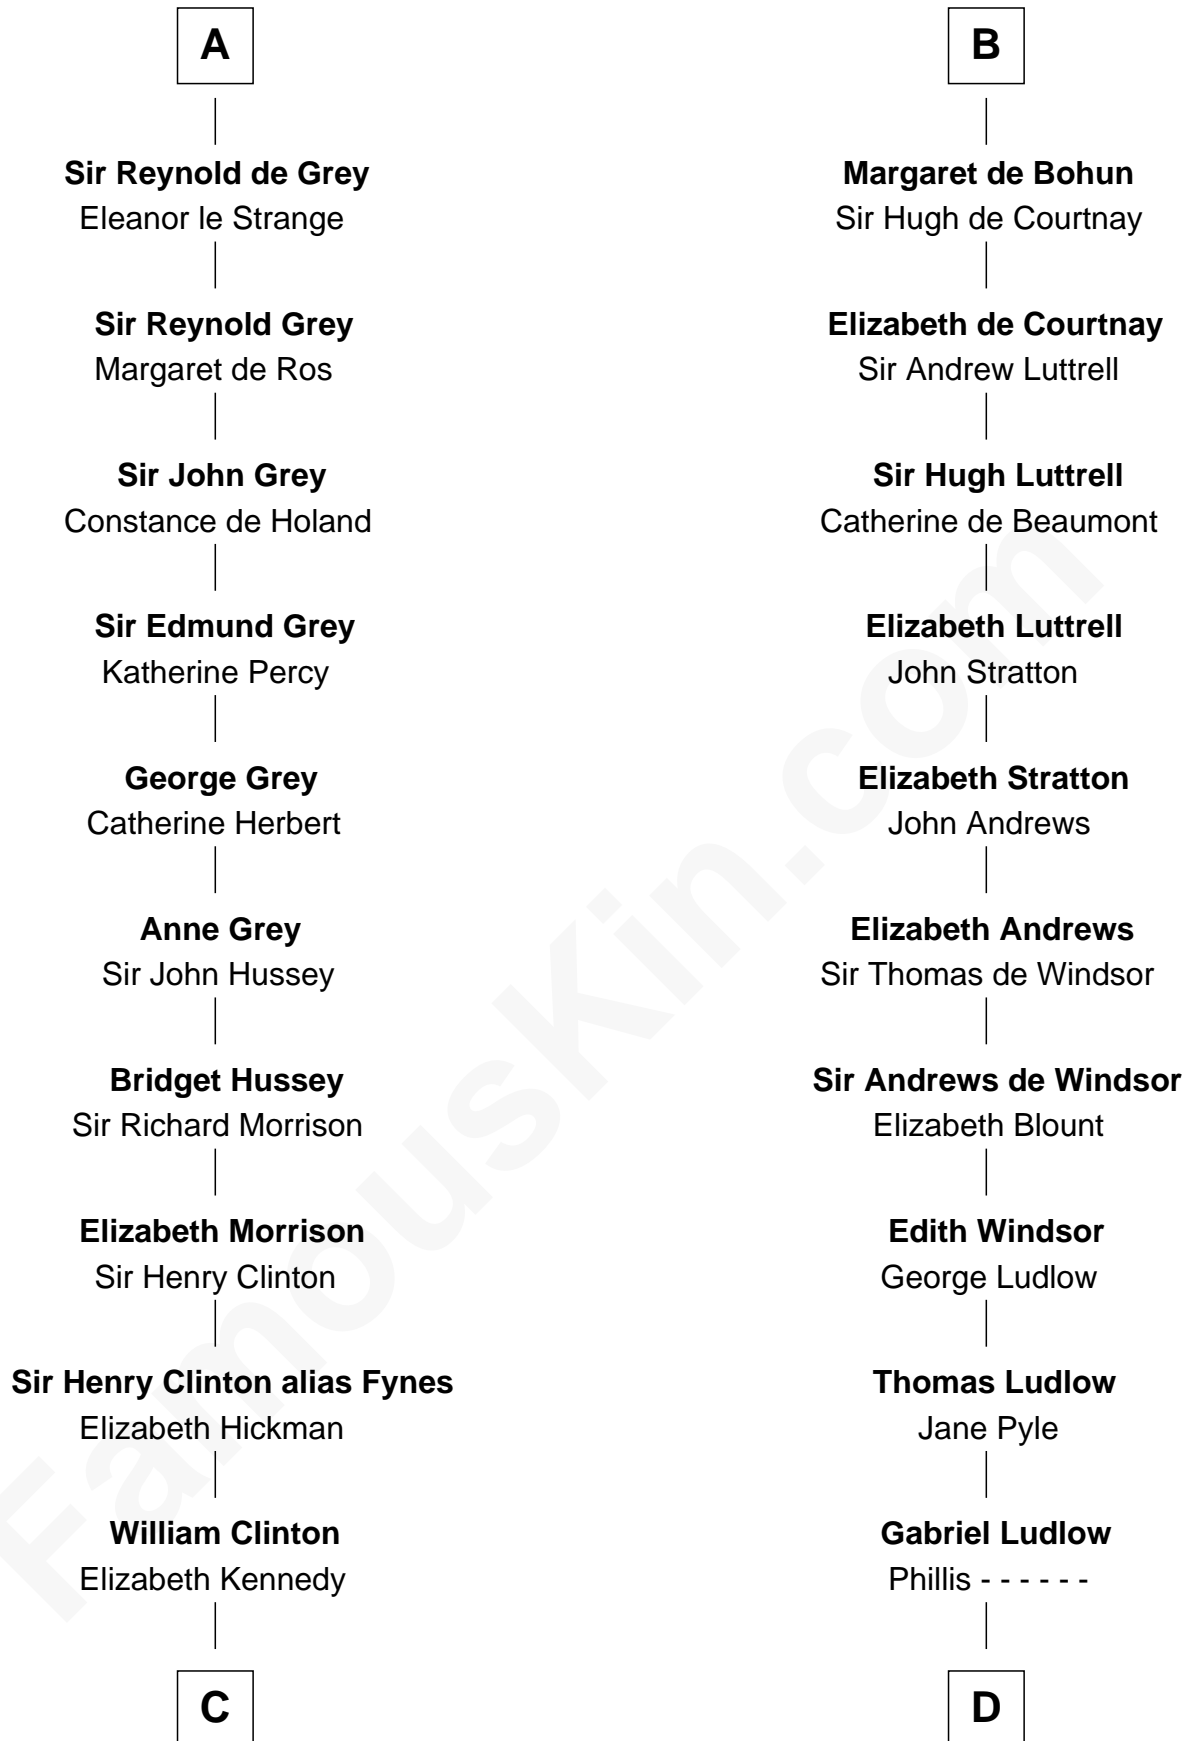

# FamousKin.com Relationship Chart of

**DeWitt Clinton**

*6th Governor of New York*

20th cousin 1 time removed of

**William Henry Harrison**

*9th U.S. President*

**C**

**James Clinton**  
Elizabeth Smith

**Charles Clinton**  
Elizabeth Denniston

**Gen. James Clinton**  
Mary DeWitt

**DeWitt Clinton**  
*6th Governor of New York*

**D**

**Sarah Ludlow**  
Col. John Carter

**Col. Robert Carter**  
Elizabeth Landon

**Anne Carter**  
Benjamin Harrison

**Benjamin Harrison**  
Elizabeth Bassett

**William Henry Harrison**  
*9th U.S. President*

FamousKin.com