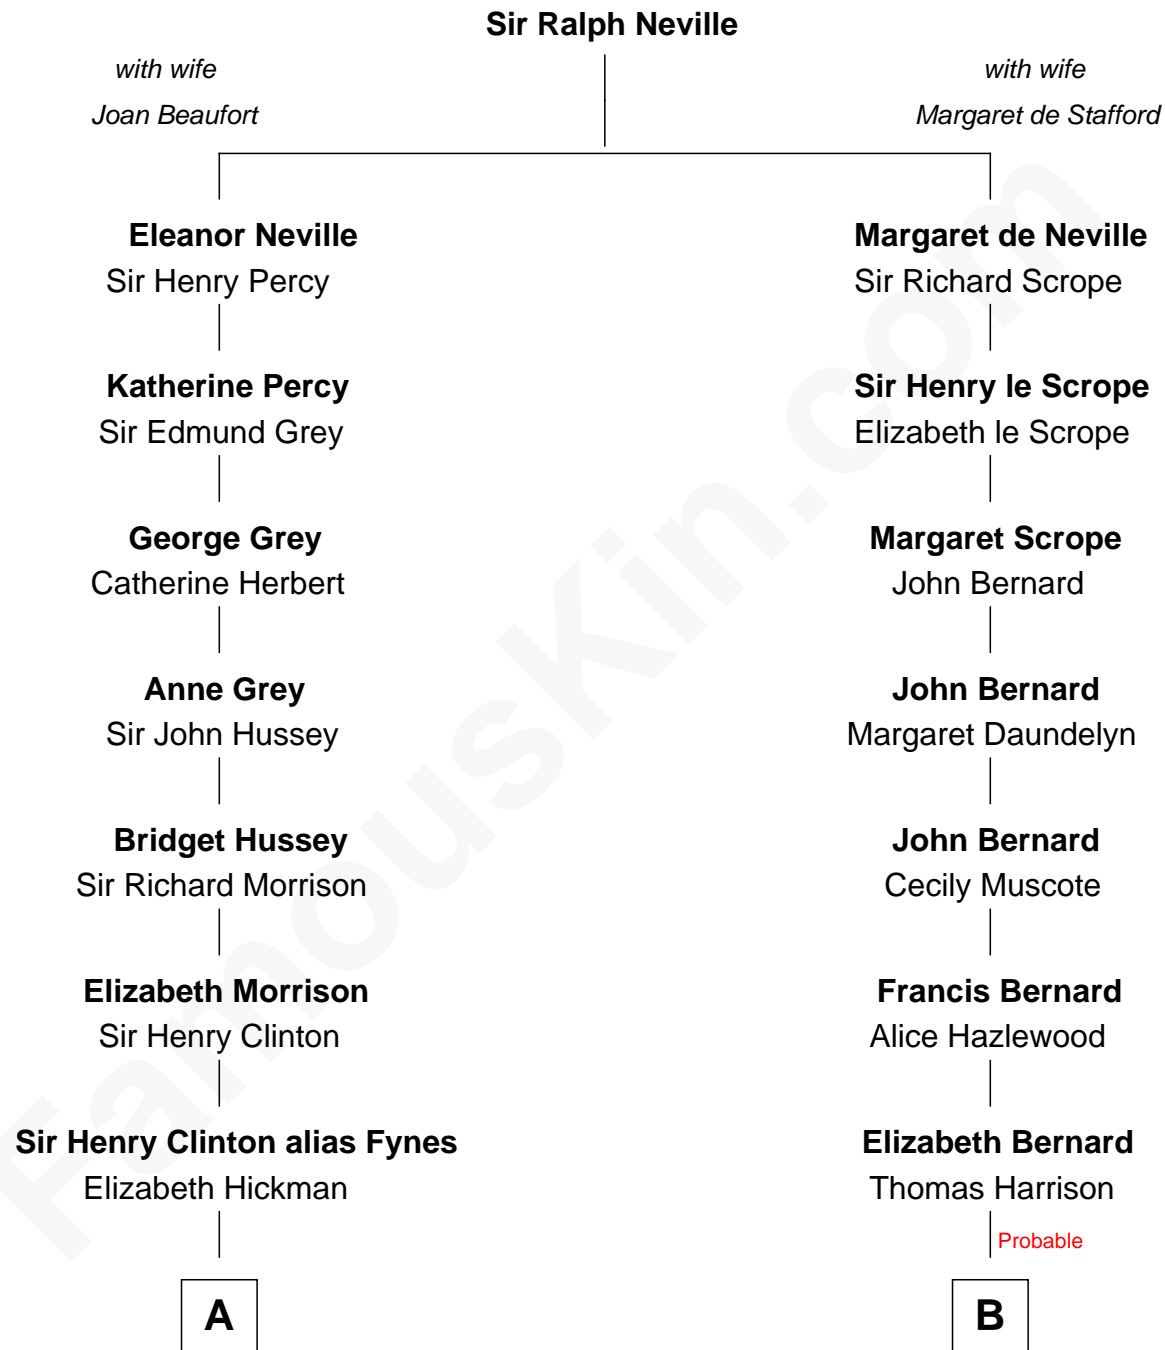

FamousKin.com Relationship Chart of

DeWitt Clinton

6th Governor of New York

11th cousin 3 times removed of

Benjamin Harrison

23rd U.S. President

A

William Clinton
Elizabeth Kennedy

James Clinton
Elizabeth Smith

Charles Clinton
Elizabeth Denniston

Gen. James Clinton
Mary DeWitt

DeWitt Clinton
6th Governor of New York

B

Benjamin Harrison
Mary - - - - -

Benjamin Harrison
Hannah Churchill

Benjamin Harrison
Elizabeth Burwell

Benjamin Harrison
Anne Carter

Benjamin Harrison
Elizabeth Bassett

Gen. William Henry Harrison
Anna Tuthill Symmes

John Scott Harrison
Elizabeth Ramsey Irwin

Benjamin Harrison
23rd U.S. President