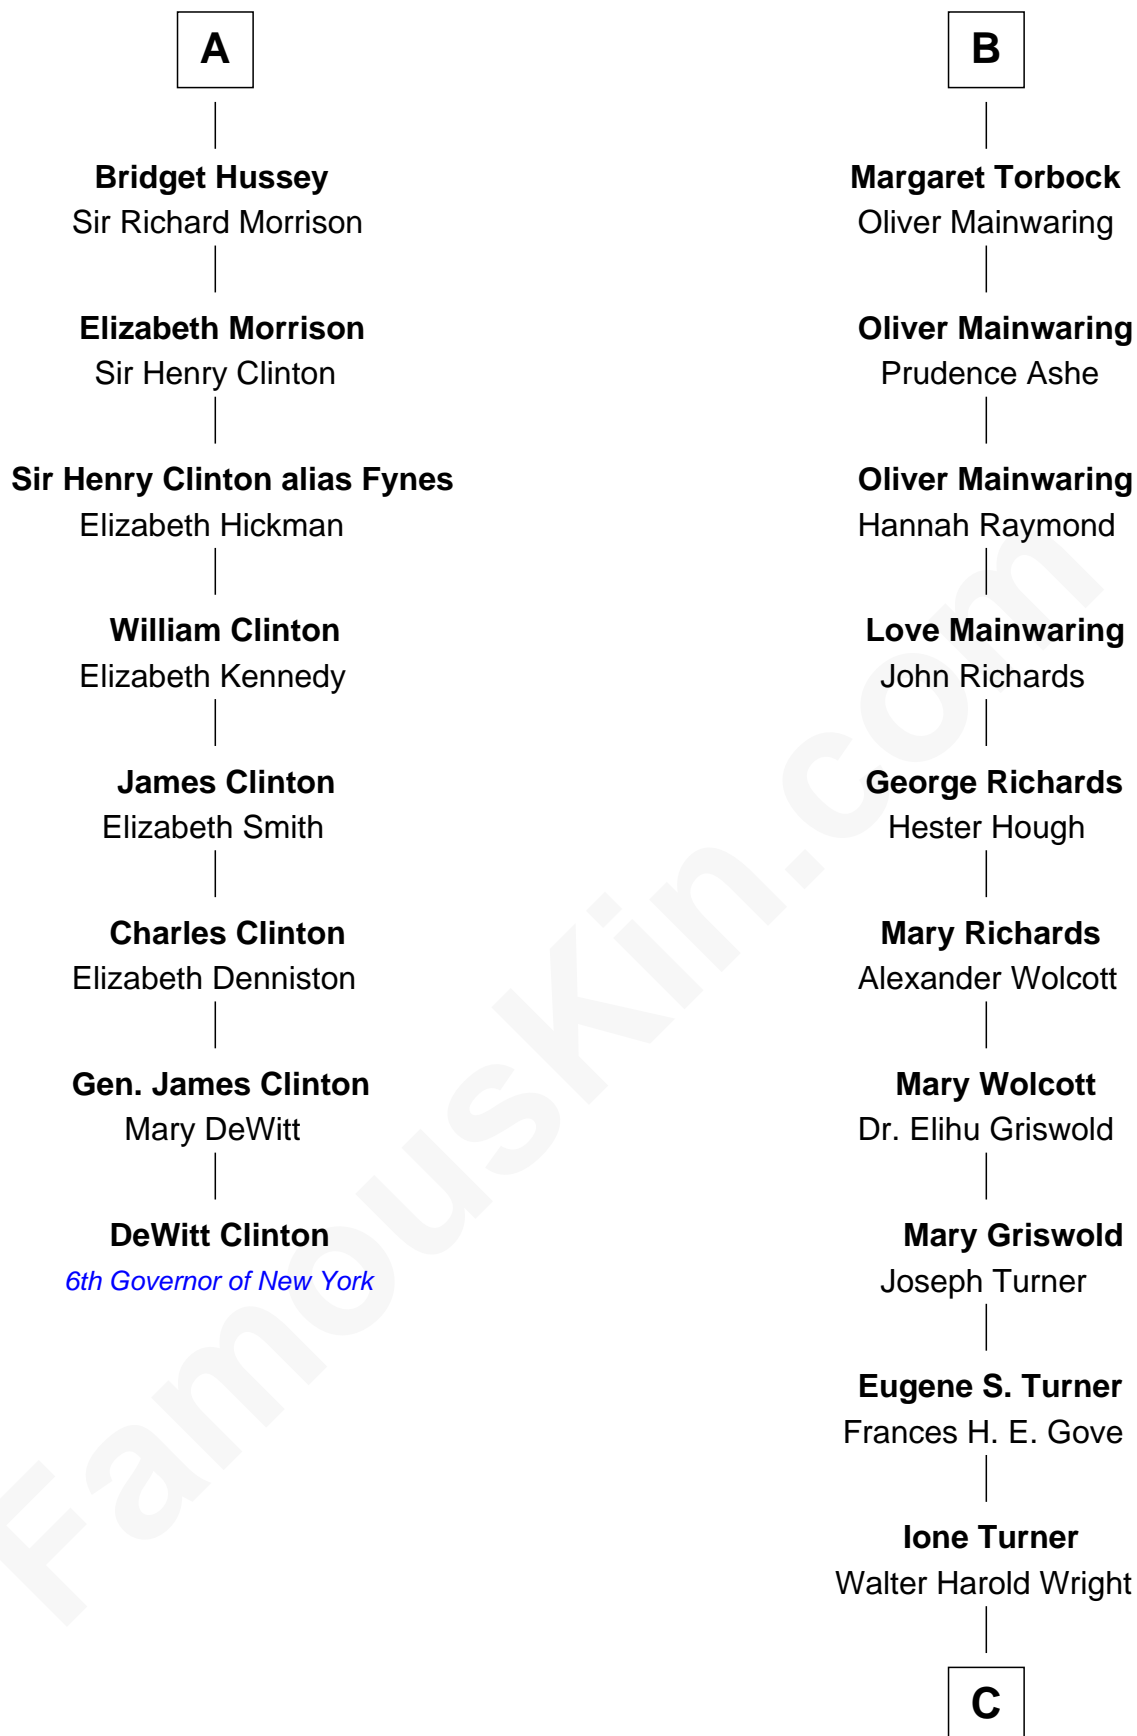

FamousKin.com Relationship Chart of

DeWitt Clinton

6th Governor of New York

14th cousin 6 times removed of

Ed Helms

TV and Movie Actor

Elizabeth de Badlesmere

with husband
Sir Edmund Mortimer

with husband
Sir William de Bohun

Sir Roger de Mortimer
Philippa de Montagu

Elizabeth de Bohun
Sir Richard Fitzalan

Edmund Mortimer
Philippa Plantagenet

Elizabeth Fitzalan
Sir Robert Goushill

Elizabeth Mortimer
Sir Henry Percy

Joan Goushill
Sir Thomas Stanley

Sir Henry Percy
Eleanor Neville

Sir John Stanley
Elizabeth Weever

Katherine Percy
Sir Edmund Grey

Margery Stanley
Sir William Torbock

George Grey
Catherine Herbert

Thomas Torbock
Elizabeth Moore

Anne Grey
Sir John Hussey

William Torbock
Catherine Gerard

A

B

C

Inez Emeline Wright
George Pullen Jackson

Frances Helen Jackson
Fitzgerald Sale Parker

Pamela Ann Parker
John A. Helms