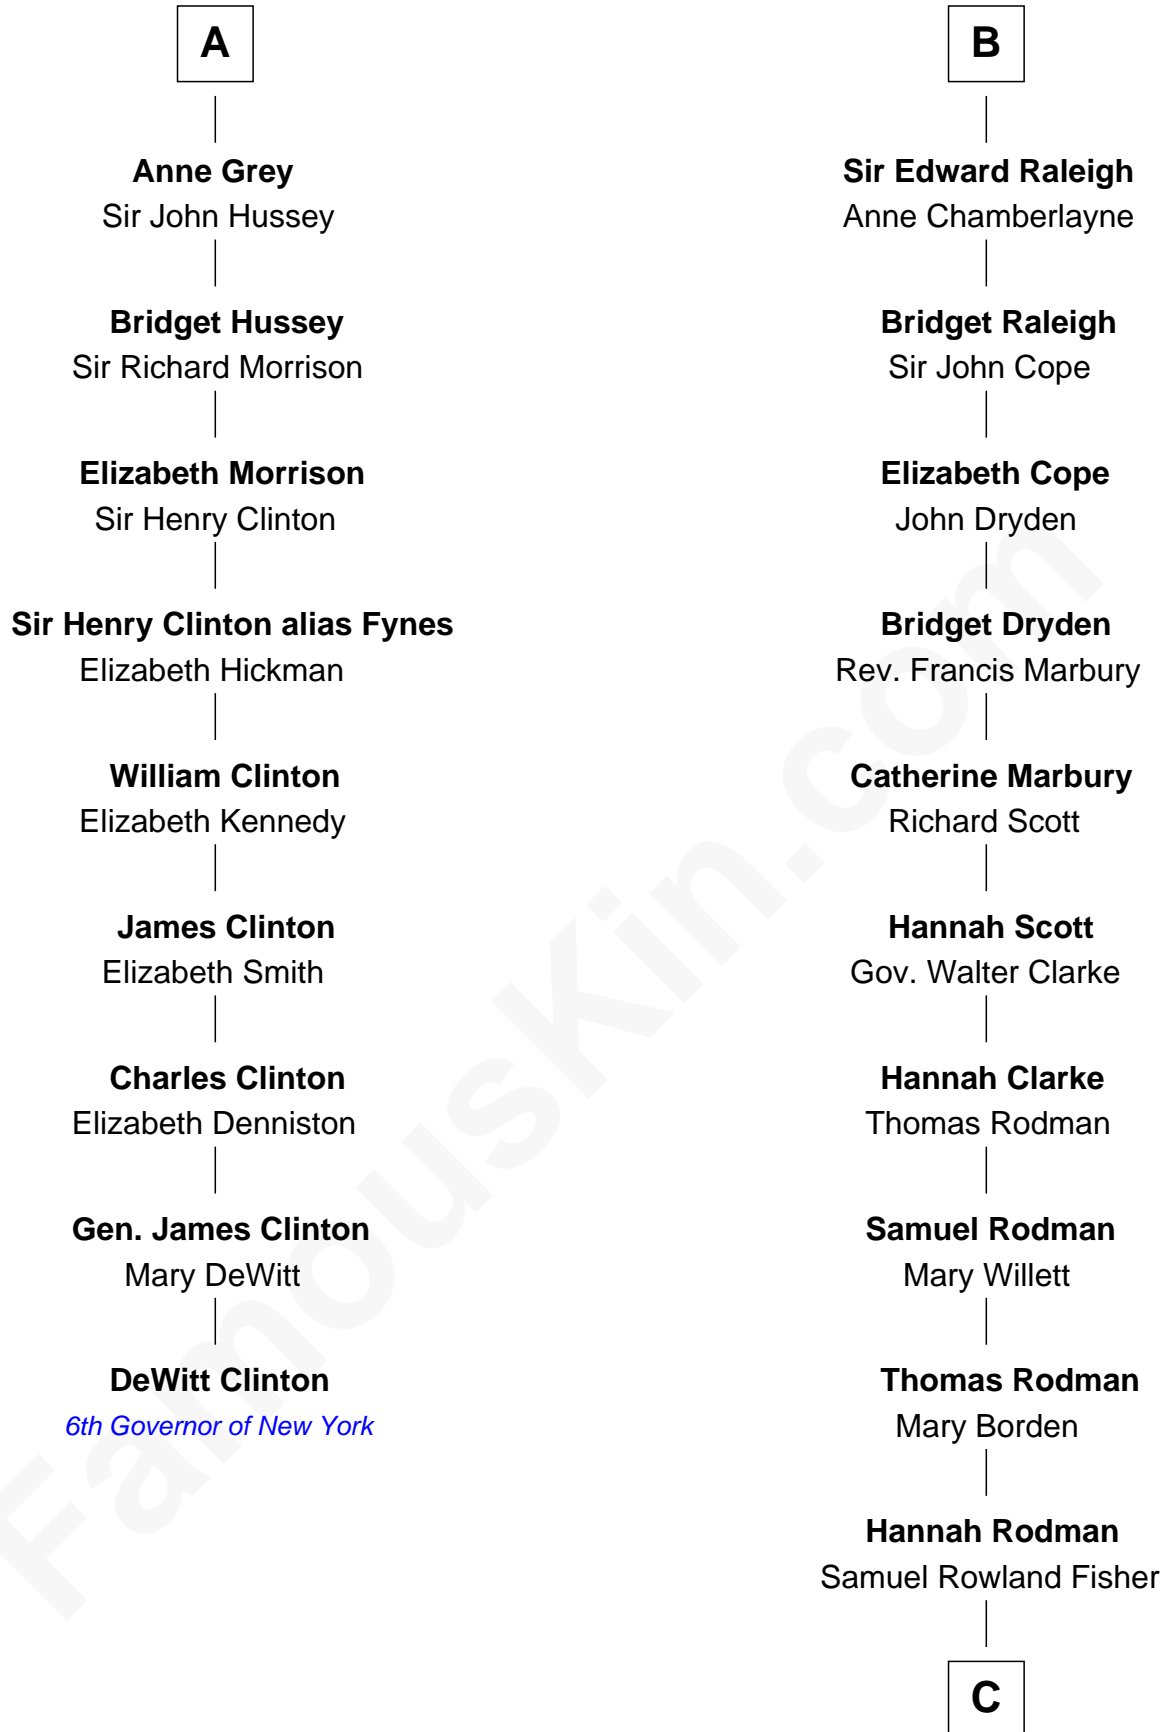

FamousKin.com Relationship Chart of

DeWitt Clinton

6th Governor of New York

15th cousin 3 times removed of

Joseph Wharton

Founder of the Wharton School of Business

C

Deborah Fisher
William Wharton

Joseph Wharton

Founder, Wharton School of Business

FamousKin.com