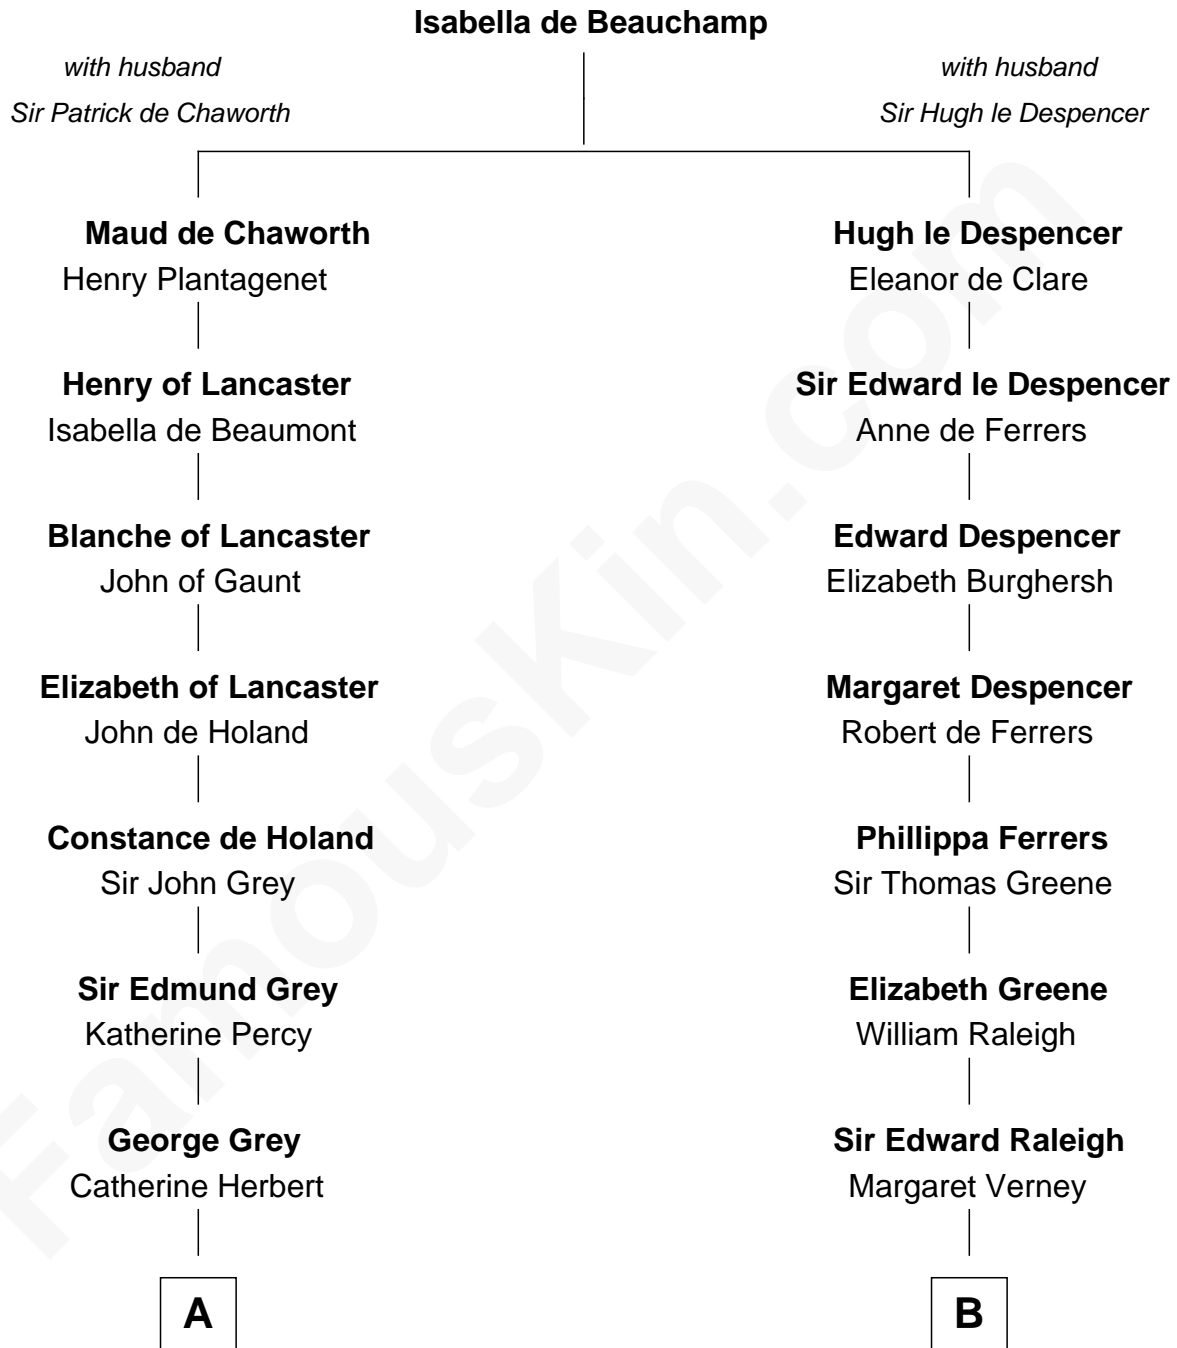

FamousKin.com Relationship Chart of

DeWitt Clinton

6th Governor of New York

15th cousin 3 times removed of

Joseph Wharton

Founder of the Wharton School of Business

C

Deborah Fisher
William Wharton

Joseph Wharton

Founder, Wharton School of Business

FamousKin.com