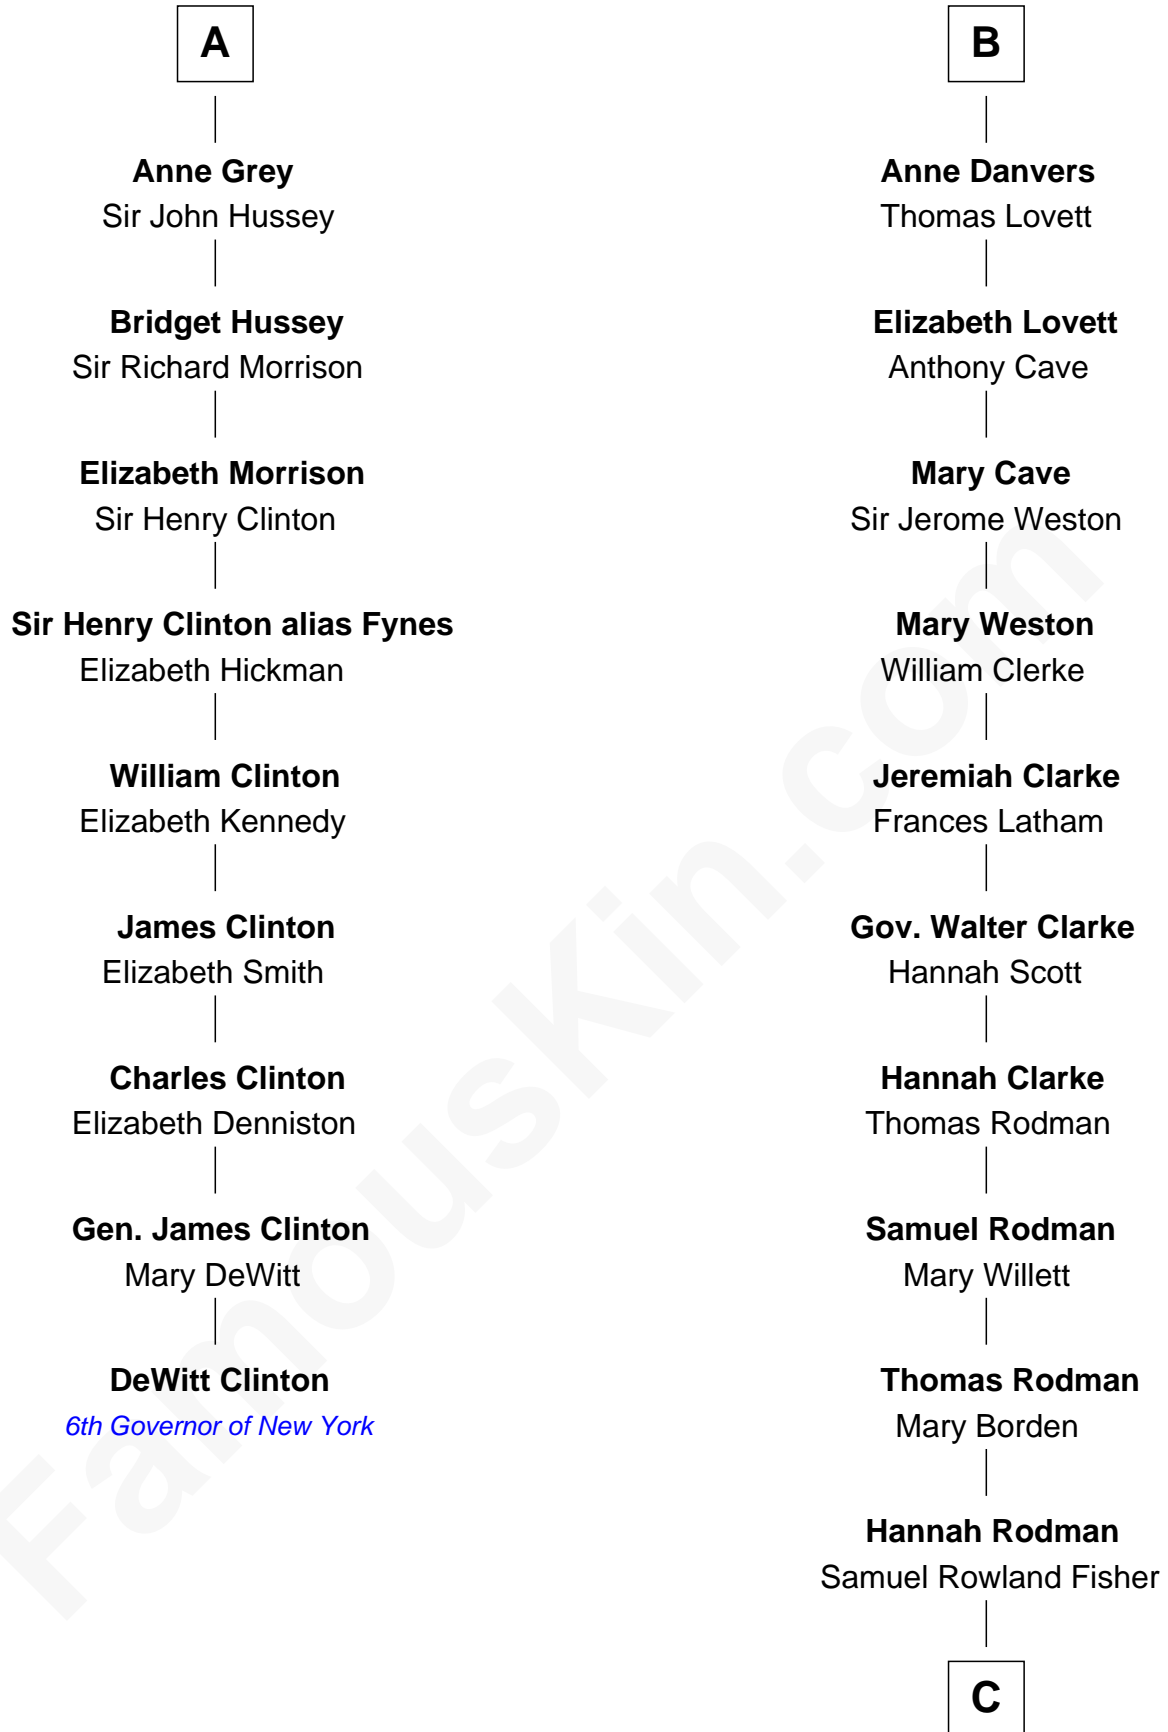

# FamousKin.com Relationship Chart of

**DeWitt Clinton**

*6th Governor of New York*

15th cousin 3 times removed of

**Joseph Wharton**

*Founder of the Wharton School of Business*

**Sir William de Montagu**

Elizabeth de Montfort

**William de Montagu**  
Katherine de Grandison

**Philippa de Montagu**  
Sir Roger de Mortimer

**Edmund Mortimer**  
Philippa Plantagenet

**Elizabeth Mortimer**  
Sir Henry Percy

**Sir Henry Percy**  
Eleanor Neville

**Katherine Percy**  
Sir Edmund Grey

**George Grey**  
Catherine Herbert

**A**

**Hawise de Montagu**  
Sir Roger de Bavent

**Joan de Bavent**  
Sir John Dauntsey

**John Dauntsey**  
Elizabeth Beverley

**Joan Dauntsey**  
Sir John Stradling

**Edmund Stradling**  
Elizabeth Arundell

**John Stradling**  
Alice Langford

**Anne Stradling**  
Sir John Danvers

**B**

C

Deborah Fisher

William Wharton

Joseph Wharton