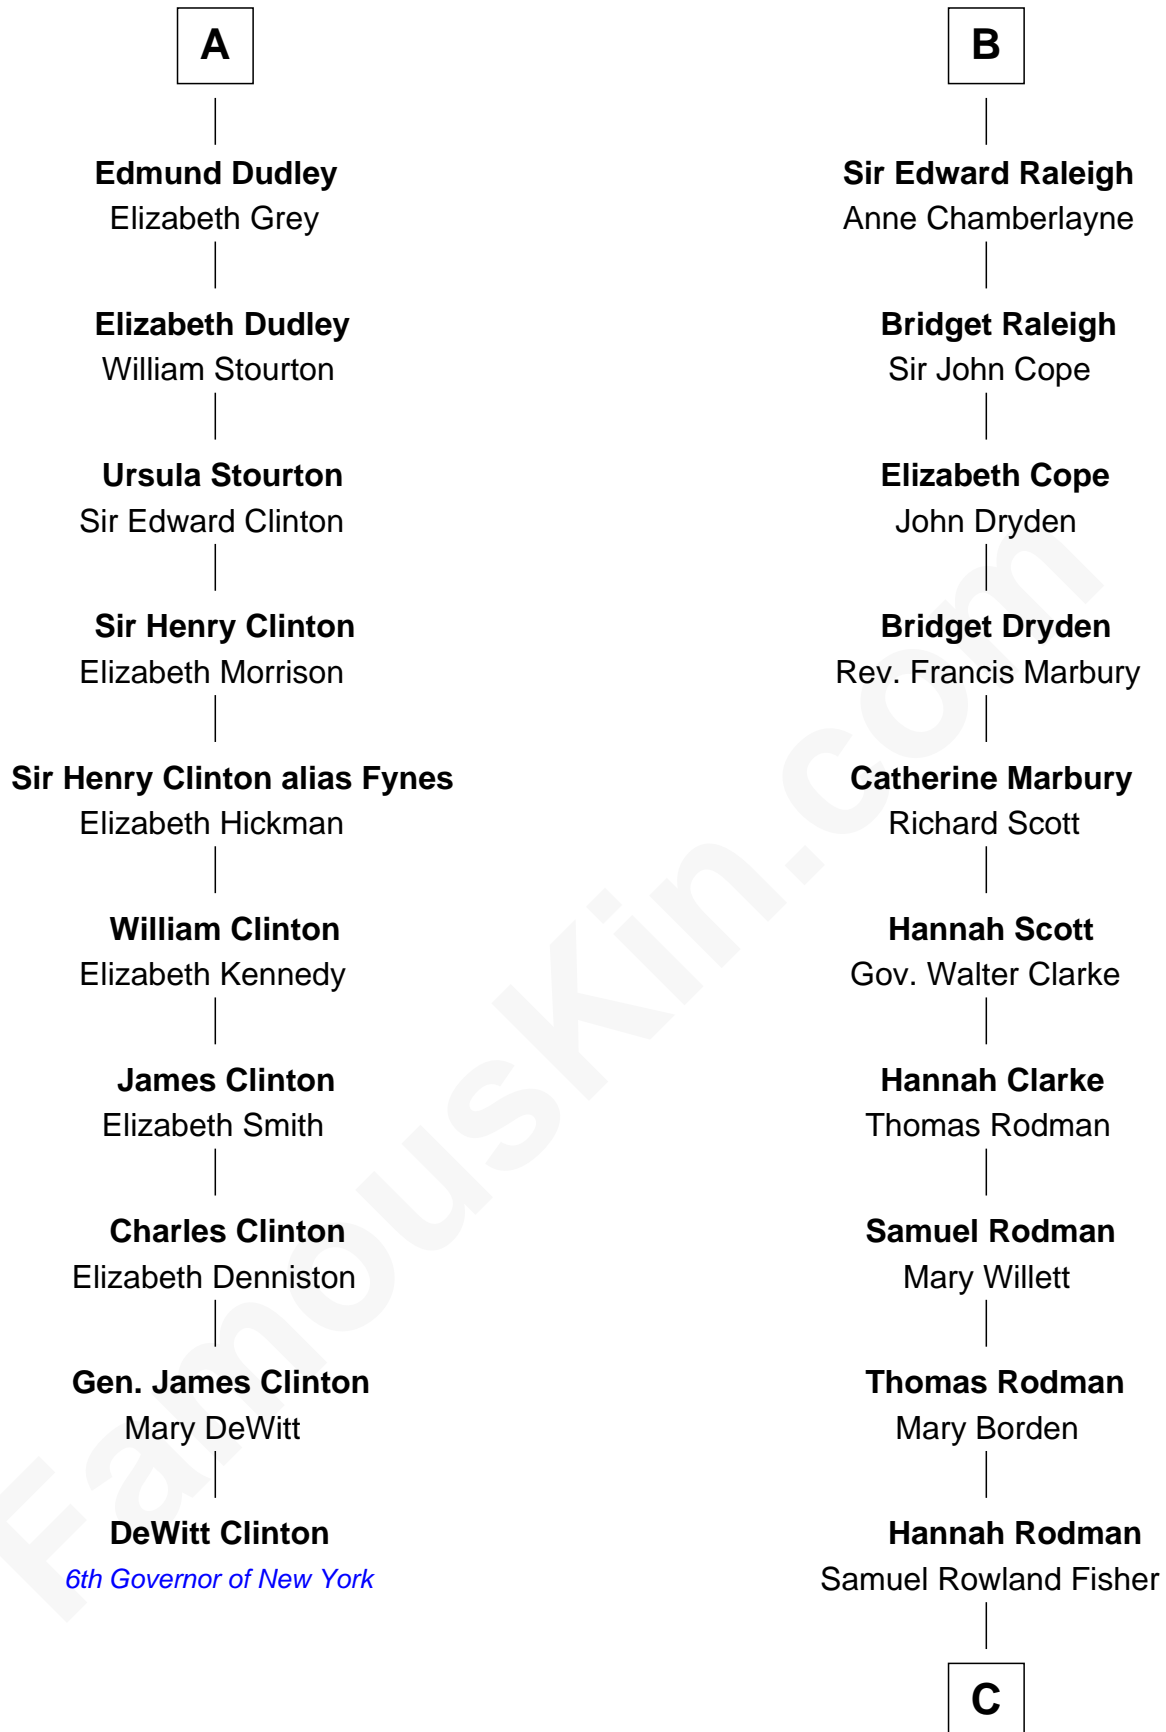

FamousKin.com Relationship Chart of

DeWitt Clinton

6th Governor of New York

16th cousin 2 times removed of

Joseph Wharton

Founder of the Wharton School of Business

Sir Hugh le Despencer

Isabella de Beauchamp

Eleanor de Clare

Sir Edward le Despencer

Anne de Ferrers

Edward Despencer

Elizabeth Burghersh

Margaret Despencer

Robert de Ferrers

Phillippa Ferrers

Sir Thomas Greene

Elizabeth Greene

William Raleigh

Sir Edward Raleigh

Margaret Verney

B

C

Deborah Fisher

William Wharton

Joseph Wharton

Founder, Wharton School of Business

FamousKin.com