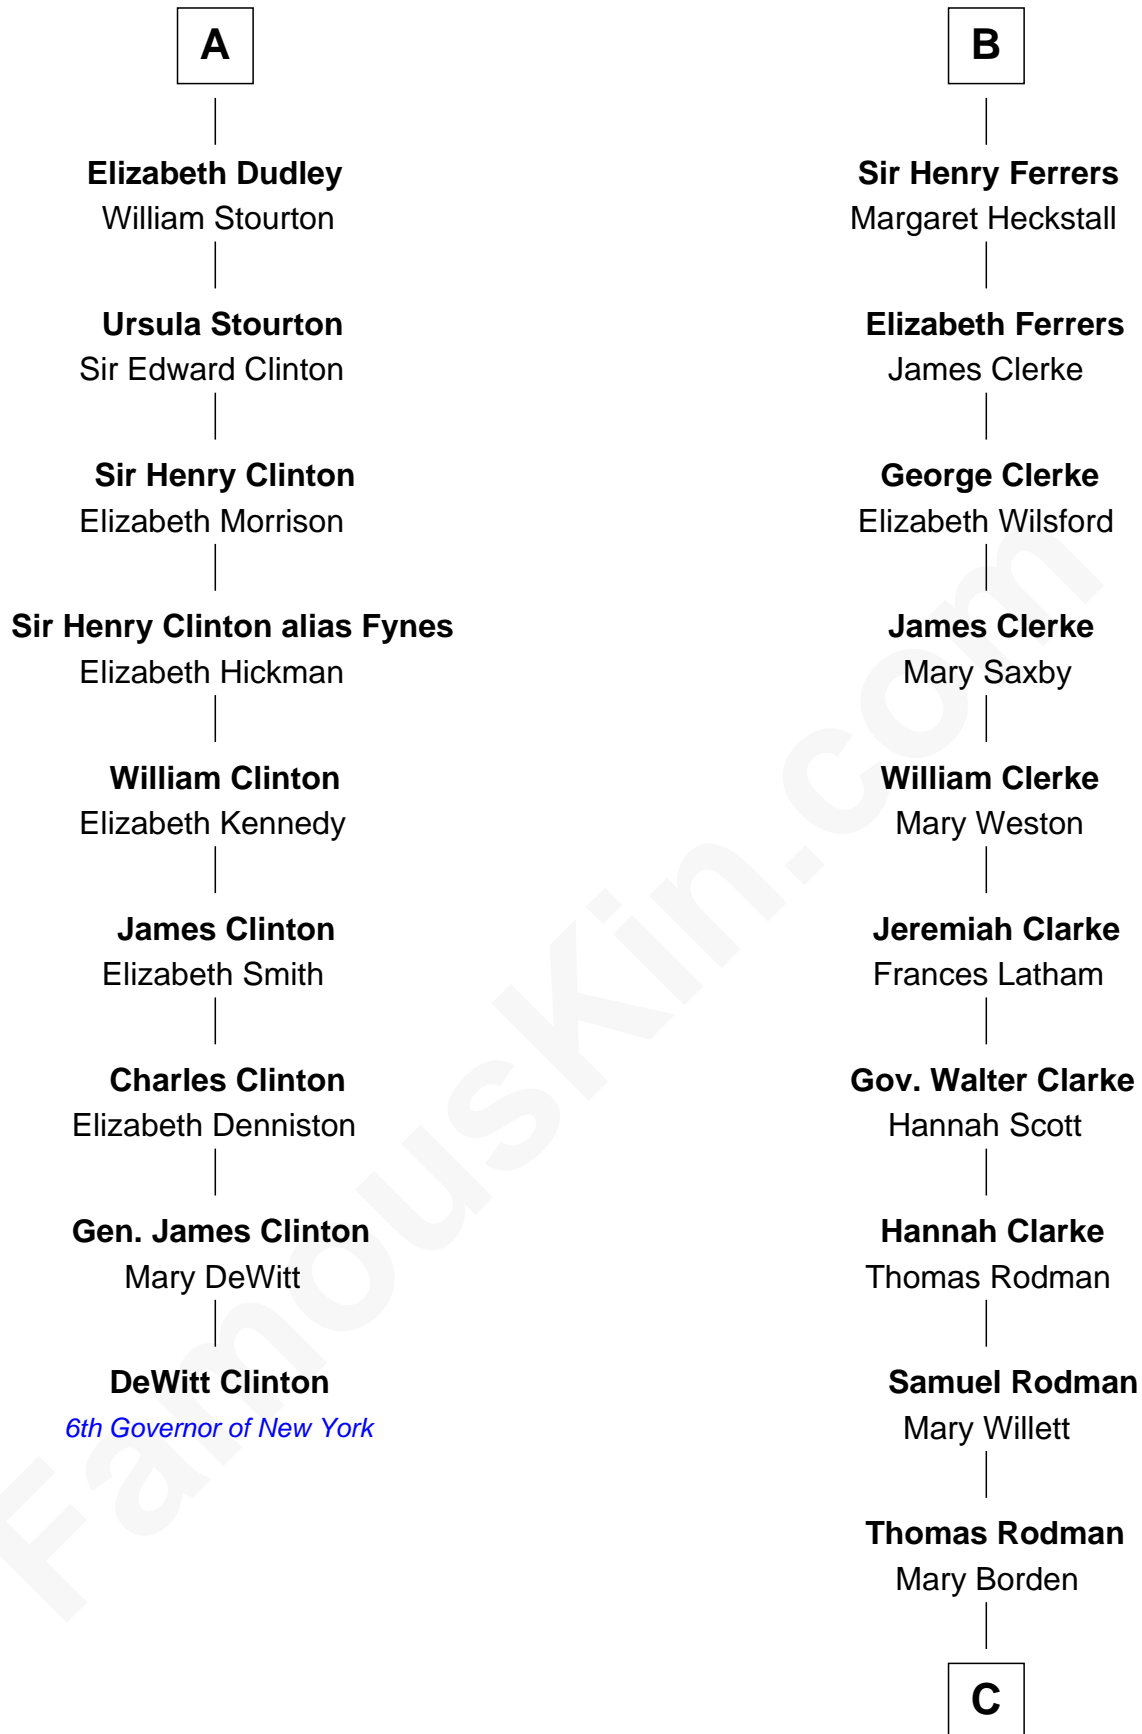

FamousKin.com Relationship Chart of

DeWitt Clinton

6th Governor of New York

15th cousin 4 times removed of

Joseph Wharton

Founder of the Wharton School of Business

Sir William de Ferrers

Margaret de Quincy

Joan de Ferrers
Sir Thomas de Berkeley

Sir Maurice de Berkeley
Eve la Zouche

Thomas de Berkeley
Katherine de Clyvedon

Sir John Berkeley
Elizabeth Betteshorne

Elizabeth Berkeley
Sir John Sutton

Sir John Sutton Dudley
Elizabeth Bramshot

Edmund Dudley
Elizabeth Grey

A

Sir William de Ferrers
Anne Duward

Sir William de Ferrers
de Segrave

Henry de Ferrers
Isabel de Verdun

Sir William de Ferrers
Margaret de Ufford

Sir Henry de Ferrers
Joan de Poynings

Sir William Ferrers
Philippa Clifford

Sir Thomas Ferrers
Elizabeth Freville

B

C

Hannah Rodman
Samuel Rowland Fisher

Deborah Fisher
William Wharton

Joseph Wharton
Founder, Wharton School of Business

FamousKin.com