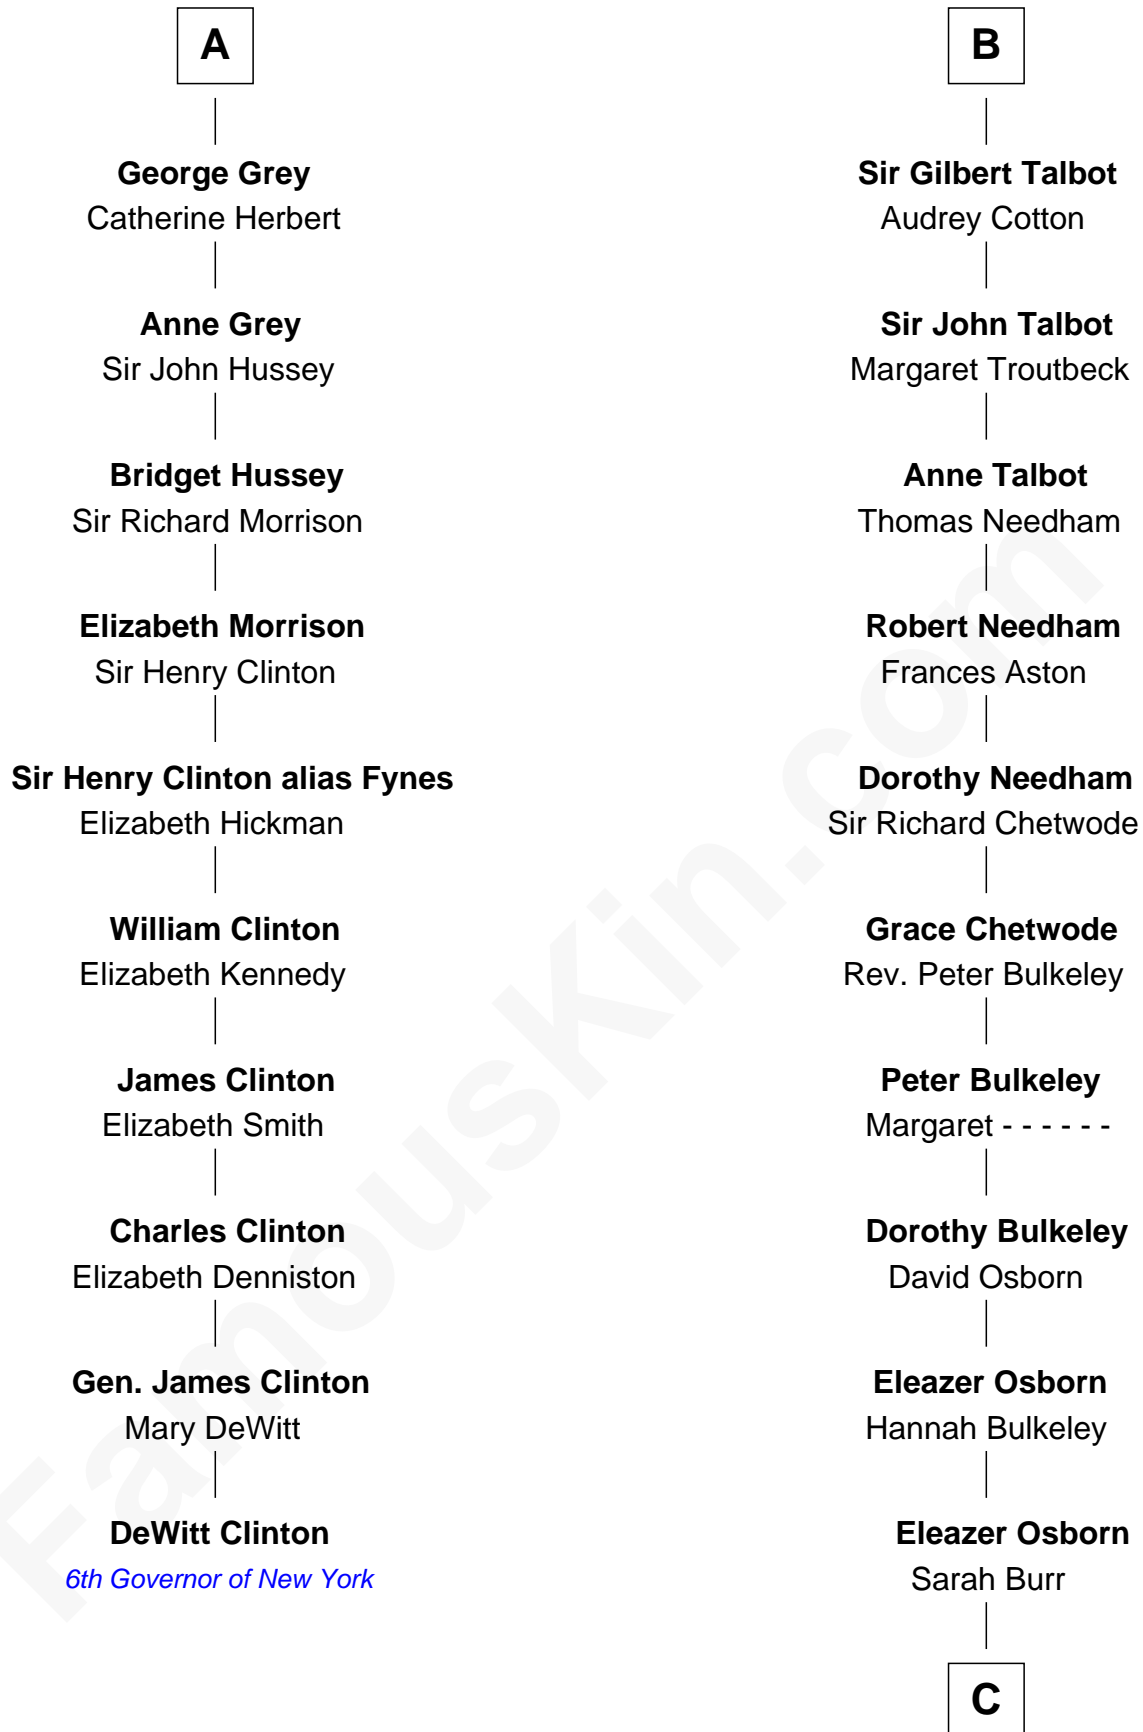

FamousKin.com Relationship Chart of

DeWitt Clinton

6th Governor of New York

16th cousin 3 times removed of

Jay Gould

American Railroad "Robber Baron"

Sir Humphrey de Bohun

Maud of Eu

C

—
Anna Osborn
Abraham Gould

—
John Burr Gould
Mary More

—
Jay Gould
"Robber Baron"

FamousKin.com